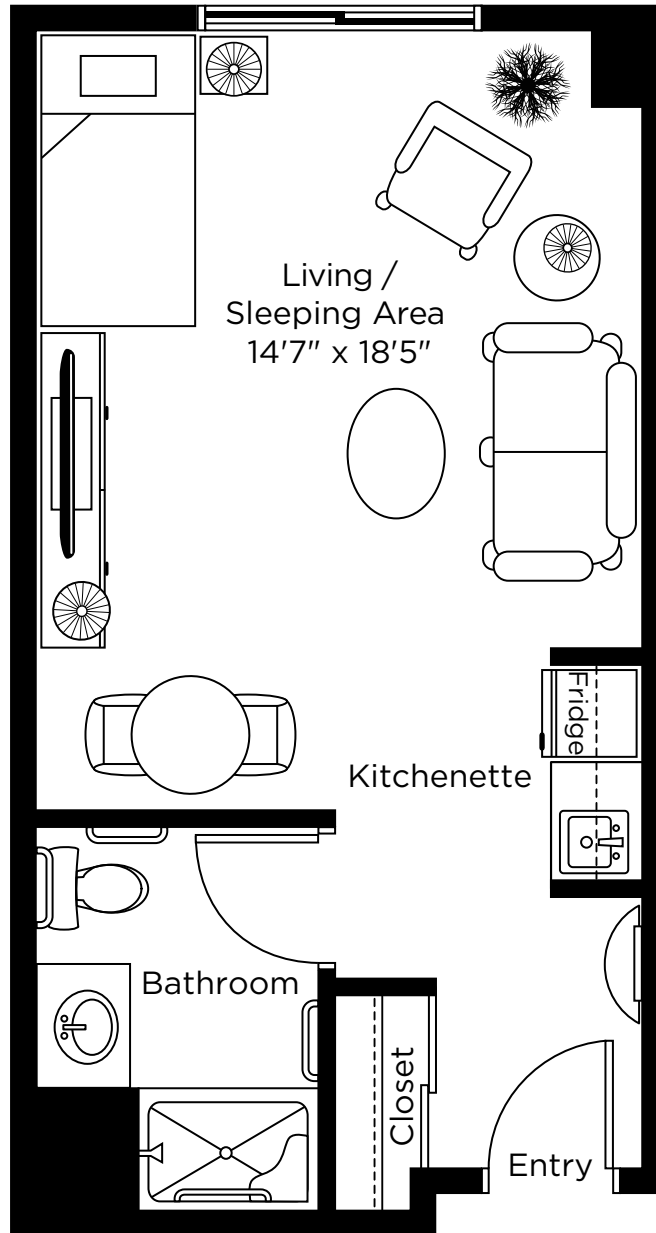

CHARTwell
WESTMOUNT
retirement residence

190 David Bergey Drive
Kitchener • 226-336-8944

Suite Plans

STUDIO

ALL ILLUSTRATIONS ARE ARTIST'S CONCEPT PLANS AND SPECIFICATIONS MAY CHANGE WITHOUT NOTICE.
ACTUAL USABLE FLOOR SPACE MAY VARY FROM STATED FLOOR AREA. E & O.E.

Studio Bridgeport

449 sq.ft

ALL ILLUSTRATIONS ARE ARTIST'S CONCEPT PLANS AND SPECIFICATIONS MAY CHANGE WITHOUT NOTICE. ACTUAL USABLE FLOOR SPACE MAY VARY FROM STATED FLOOR AREA. E & O.E.

Studio Macton

326 sq.ft

Studio Trussler

446 sq.ft