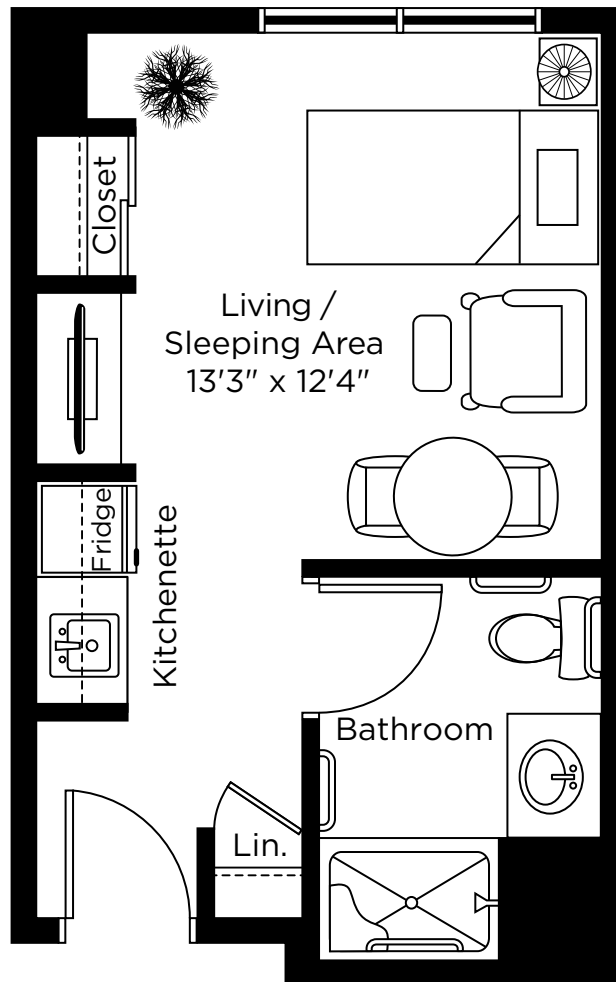

Studio Bridgeport

449 sq.ft

ALL ILLUSTRATIONS ARE ARTIST'S CONCEPT PLANS AND SPECIFICATIONS MAY CHANGE WITHOUT NOTICE. ACTUAL USABLE FLOOR SPACE MAY VARY FROM STATED FLOOR AREA. E & O.E.

Studio Macton

326 sq.ft

Studio Trussler

446 sq.ft