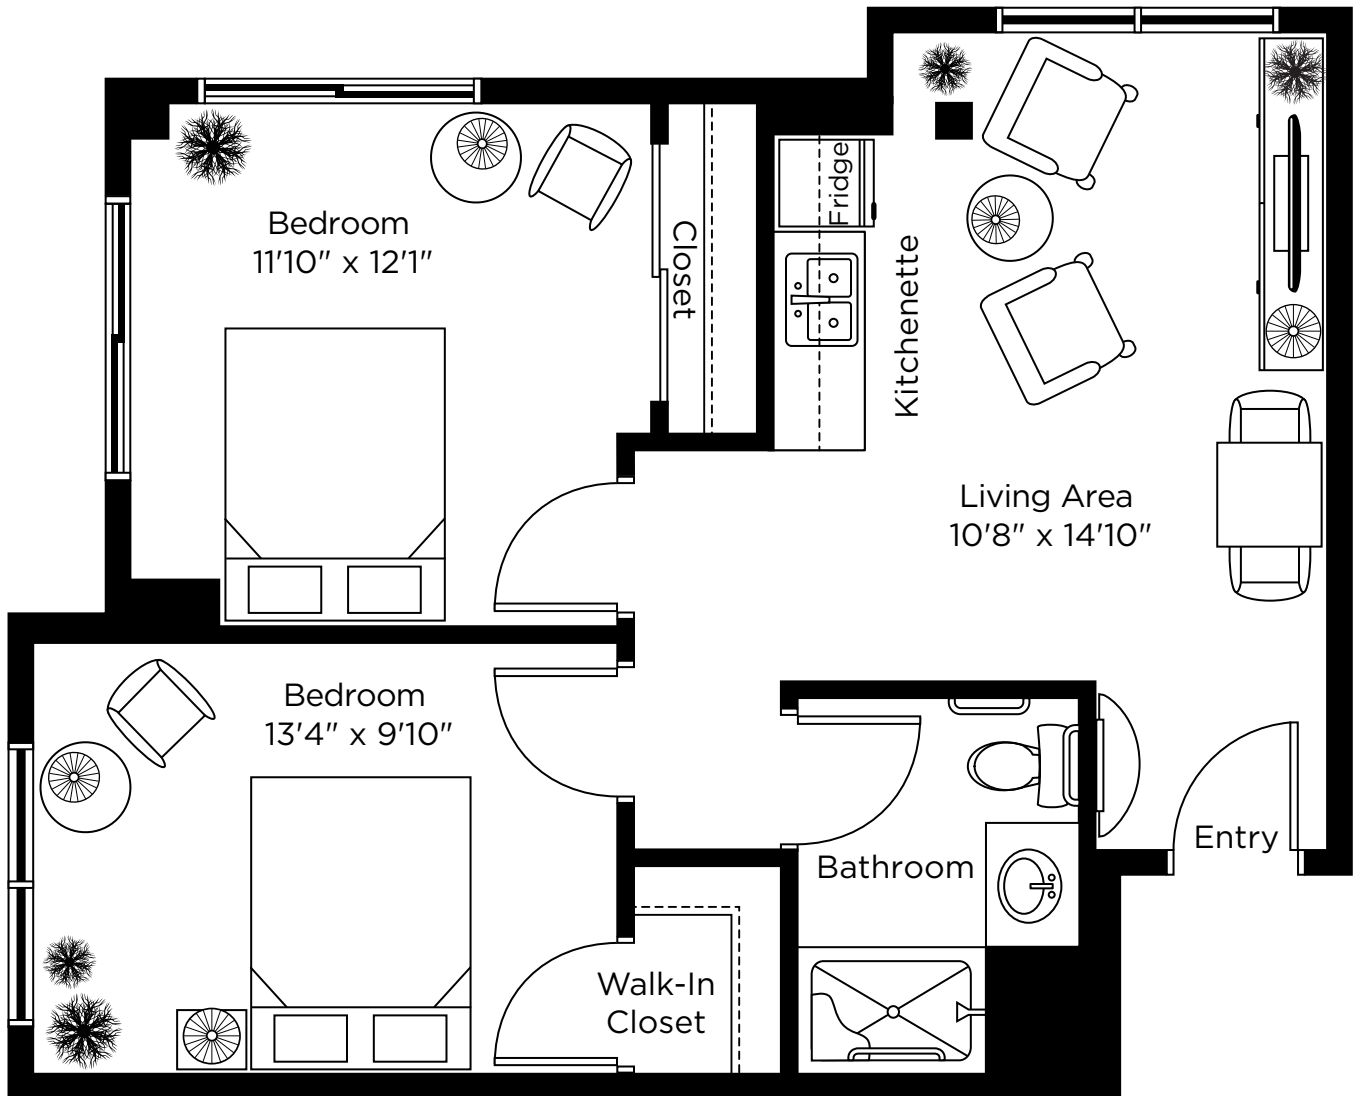

CHARTwell
WESTMOUNT
retirement residence

190 David Bergey Drive
Kitchener • 226-336-8944

Suite Plans

COMPANION

ALL ILLUSTRATIONS ARE ARTIST'S CONCEPT PLANS AND SPECIFICATIONS MAY CHANGE WITHOUT NOTICE.
ACTUAL USABLE FLOOR SPACE MAY VARY FROM STATED FLOOR AREA. E & O.E.

Companion Suite Cambridge

697 sq.ft

Companion Suite Cressman

792 sq.ft