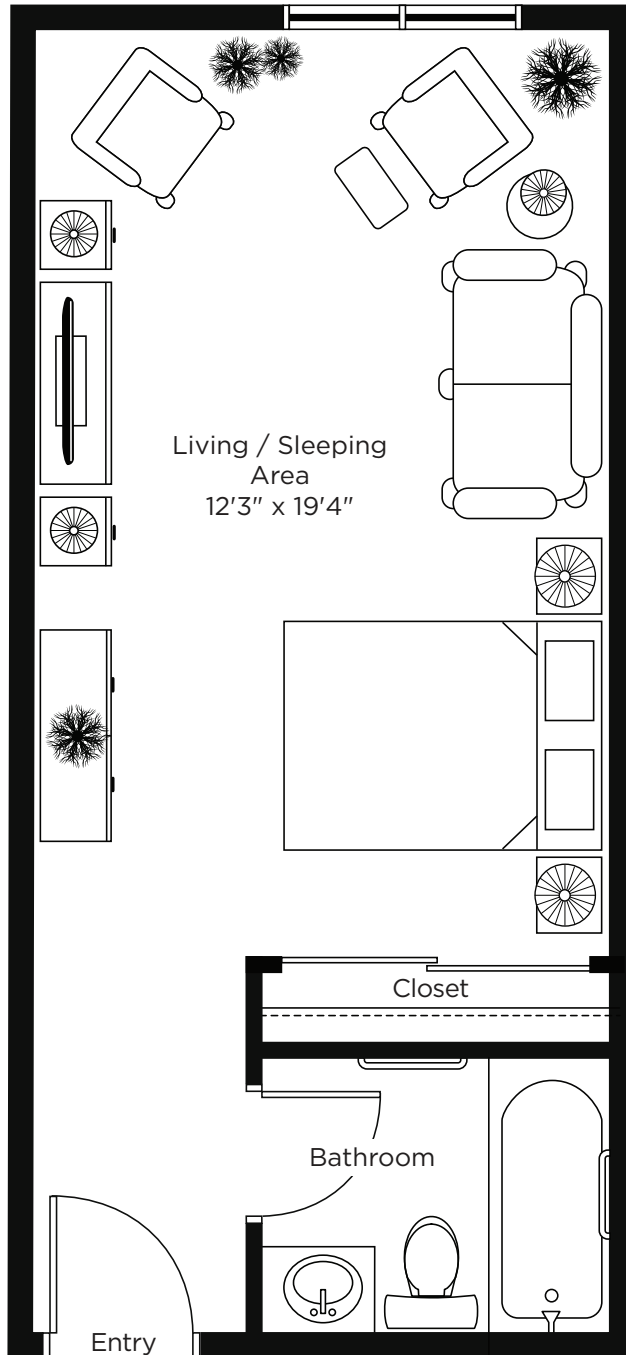

CHARTwell

WESTMOUNT
ON WILLIAM

retirement residence

599 William Avenue
Sudbury • 705-885-9641

Suite Plans

STUDIO

ALL ILLUSTRATIONS ARE ARTIST'S CONCEPT PLANS AND SPECIFICATIONS MAY CHANGE WITHOUT NOTICE.
ACTUAL USABLE FLOOR SPACE MAY VARY FROM STATED FLOOR AREA. E & O.E.

Studio

324 sq.ft.

ALL ILLUSTRATIONS ARE ARTIST'S CONCEPT PLANS AND SPECIFICATIONS MAY CHANGE WITHOUT NOTICE. ACTUAL USABLE FLOOR SPACE MAY VARY FROM STATED FLOOR AREA. E & O.E.