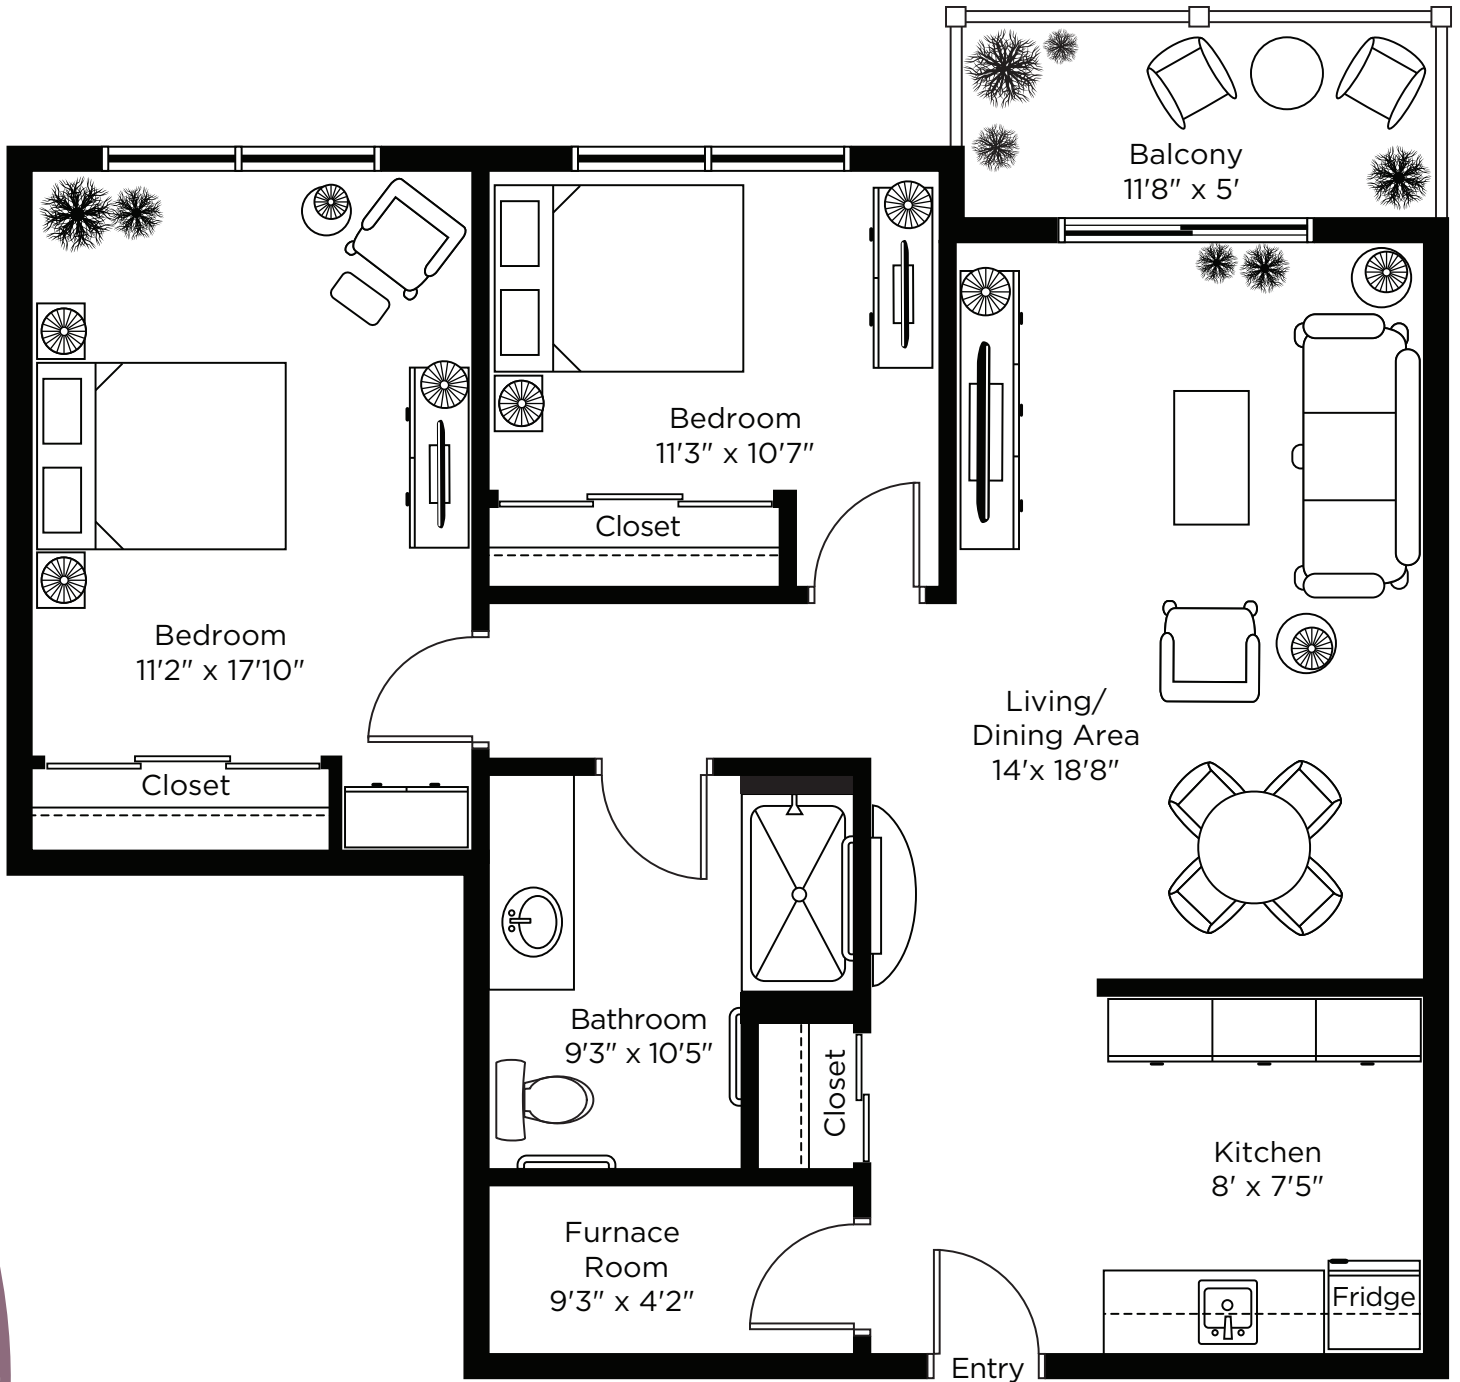

CHARTwell

STILLWATER
CREEK

retirement residence

2018 Robertson Road
Nepean • **613-366-6161**

Suite Plans

TWO BEDROOM

ALL ILLUSTRATIONS ARE ARTIST'S CONCEPT PLANS AND SPECIFICATIONS MAY CHANGE WITHOUT NOTICE.
ACTUAL USABLE FLOOR SPACE MAY VARY FROM STATED FLOOR AREA. E & O.E.

Westcliffe Two Bedroom

1160 sq.ft

ALL ILLUSTRATIONS ARE ARTIST'S CONCEPT PLANS AND SPECIFICATIONS MAY CHANGE WITHOUT NOTICE.
 ACTUAL USABLE FLOOR SPACE MAY VARY FROM STATED FLOOR AREA. E & O.E.