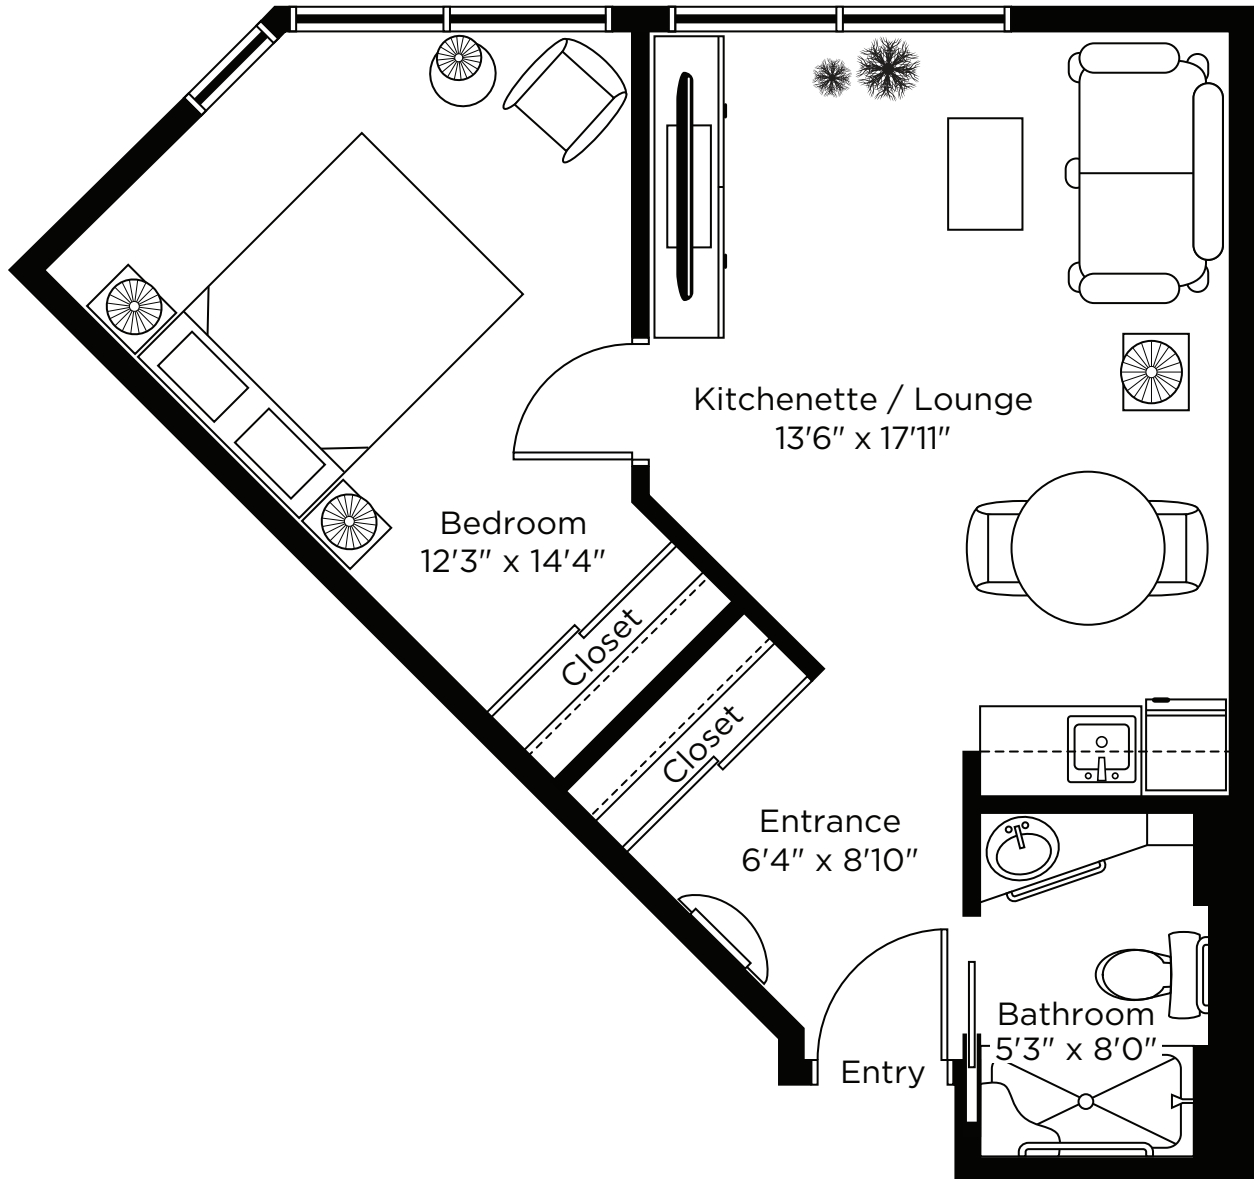

# Suite Plans

## 1 BEDROOM

ALL ILLUSTRATIONS ARE ARTIST'S CONCEPT PLANS AND SPECIFICATIONS MAY CHANGE WITHOUT NOTICE.  
ACTUAL USABLE FLOOR SPACE MAY VARY FROM STATED FLOOR AREA. E & O.E.

# The Edinburgh One Bedroom

504 sq.ft.

# The Berkeley One Bedroom

600 sq.ft.

ALL ILLUSTRATIONS ARE ARTIST'S CONCEPT PLANS AND SPECIFICATIONS MAY CHANGE WITHOUT NOTICE.  
ACTUAL USABLE FLOOR SPACE MAY VARY FROM STATED FLOOR AREA. E & O.E.