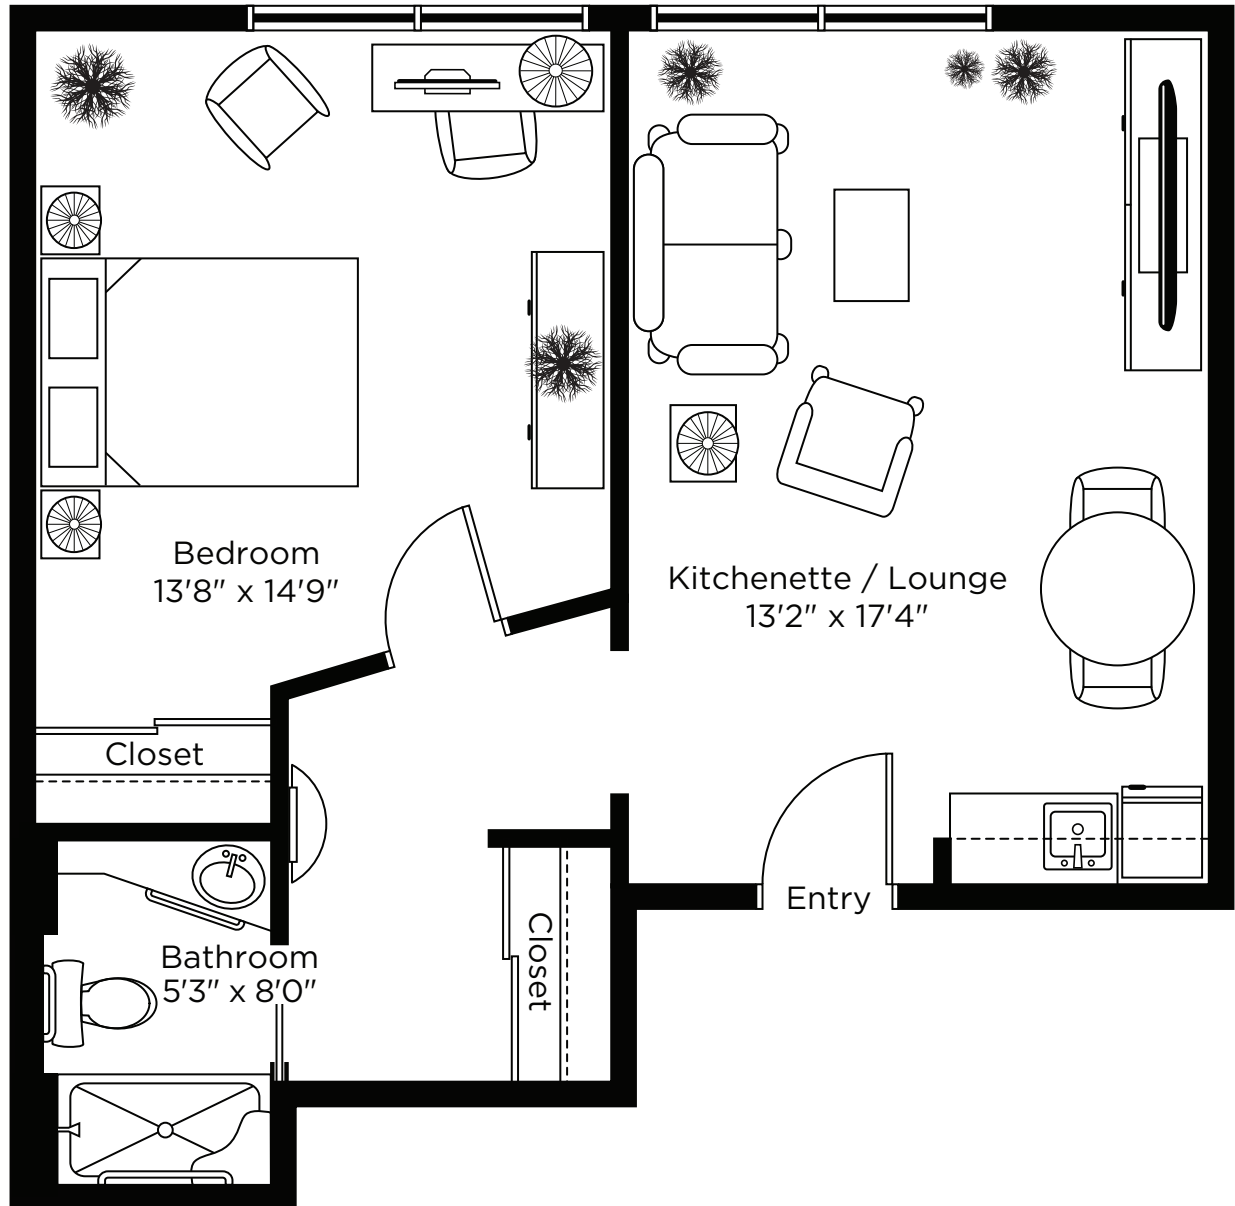

# Suite Plans

## 1 BEDROOM

ALL ILLUSTRATIONS ARE ARTIST'S CONCEPT PLANS AND SPECIFICATIONS MAY CHANGE WITHOUT NOTICE.  
ACTUAL USABLE FLOOR SPACE MAY VARY FROM STATED FLOOR AREA. E & O.E.

# The Edinburgh One Bedroom

504 sq.ft.

# The Berkeley One Bedroom

600 sq.ft.

ALL ILLUSTRATIONS ARE ARTIST'S CONCEPT PLANS AND SPECIFICATIONS MAY CHANGE WITHOUT NOTICE.  
ACTUAL USABLE FLOOR SPACE MAY VARY FROM STATED FLOOR AREA. E & O.E.