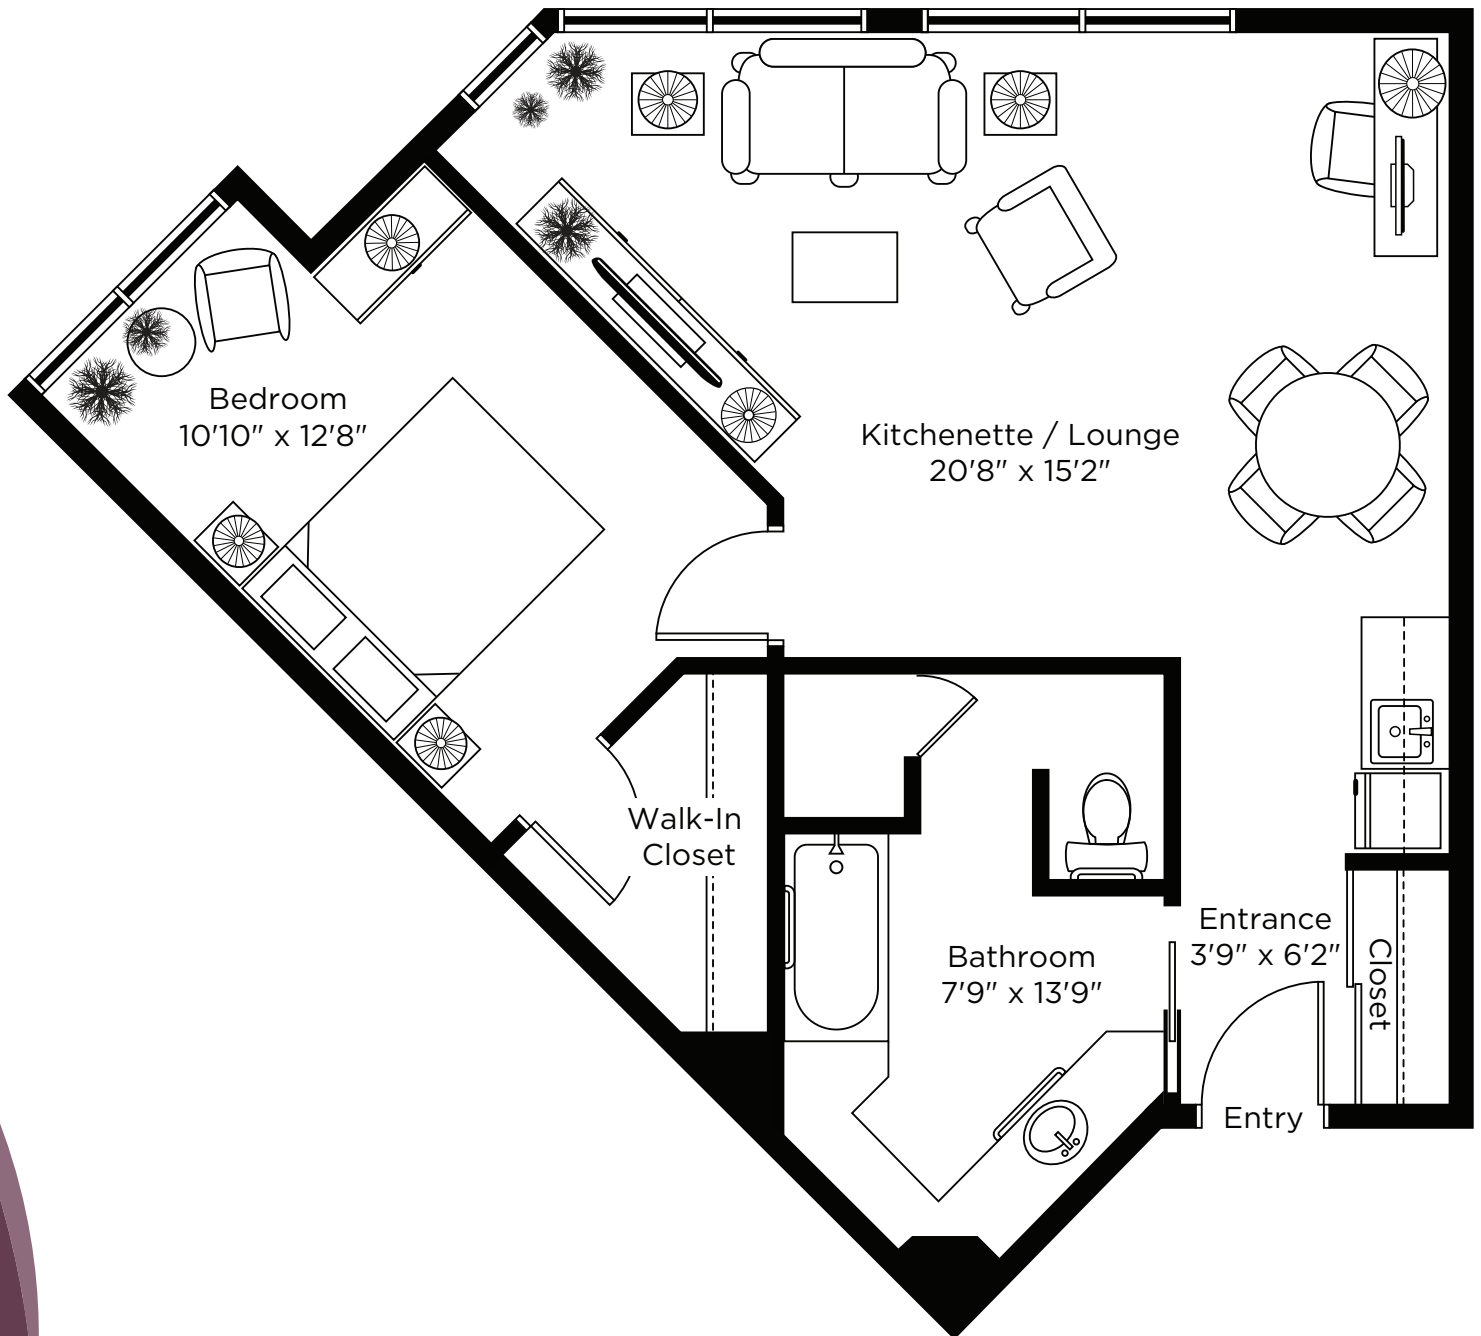

## 1 BEDROOM

ALL ILLUSTRATIONS ARE ARTIST'S CONCEPT PLANS AND SPECIFICATIONS MAY CHANGE WITHOUT NOTICE.  
ACTUAL USABLE FLOOR SPACE MAY VARY FROM STATED FLOOR AREA. E & O.E.

# The Edinburgh One Bedroom

504 sq.ft.

# The Berkeley One Bedroom

600 sq.ft.

ALL ILLUSTRATIONS ARE ARTIST'S CONCEPT PLANS AND SPECIFICATIONS MAY CHANGE WITHOUT NOTICE.  
ACTUAL USABLE FLOOR SPACE MAY VARY FROM STATED FLOOR AREA. E & O.E.

# The Balmoral One Bedroom

726 sq.ft.

ALL ILLUSTRATIONS ARE ARTIST'S CONCEPT PLANS AND SPECIFICATIONS MAY CHANGE WITHOUT NOTICE.  
ACTUAL USABLE FLOOR SPACE MAY VARY FROM STATED FLOOR AREA. E & O.E.