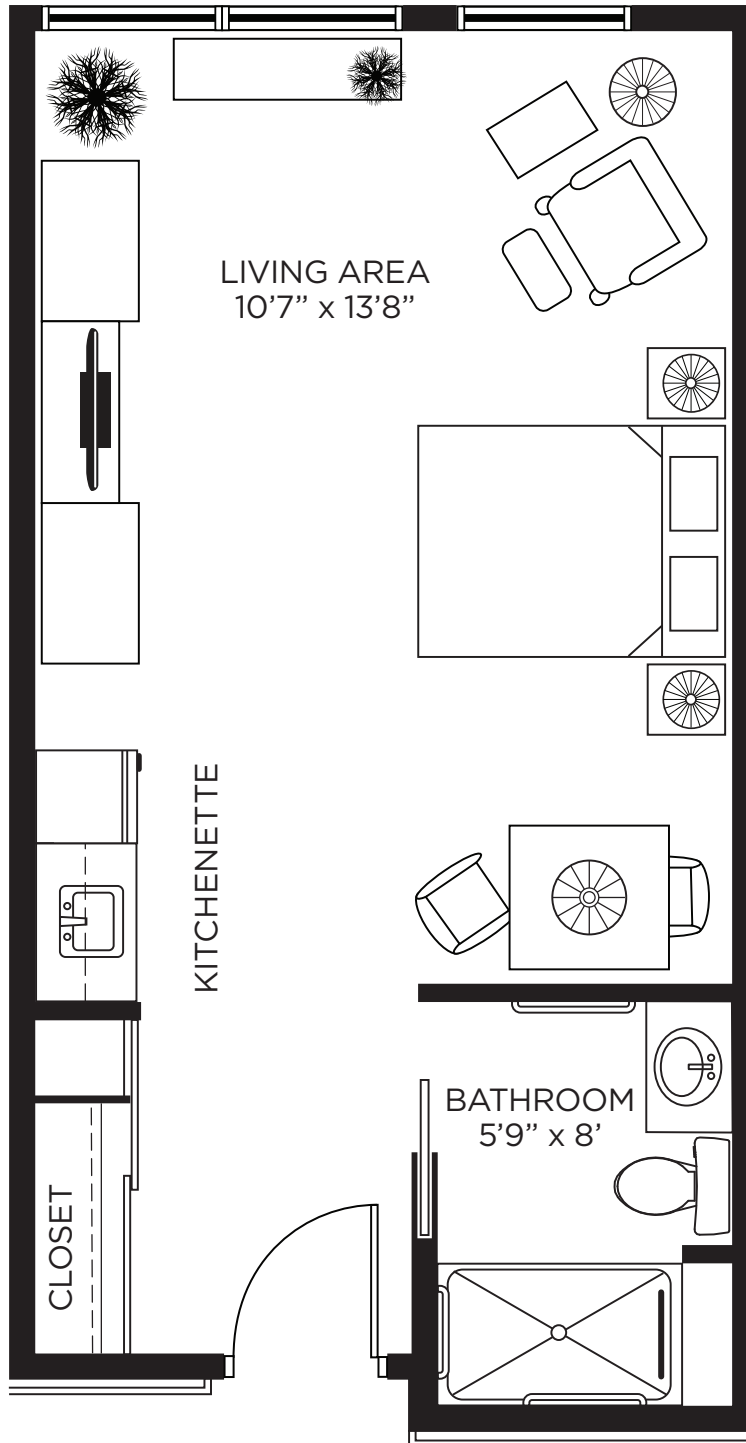

# Suite Plans

## STUDIO

ALL ILLUSTRATIONS ARE ARTIST'S CONCEPT PLANS AND SPECIFICATIONS MAY CHANGE WITHOUT NOTICE.  
ACTUAL USABLE FLOOR SPACE MAY VARY FROM STATED FLOOR AREA. E & O.E.

# Willow

Studio  
388 sq.ft

ALL ILLUSTRATIONS ARE ARTIST'S CONCEPT PLANS AND SPECIFICATIONS MAY CHANGE WITHOUT NOTICE.  
ACTUAL USABLE FLOOR SPACE MAY VARY FROM STATED FLOOR AREA. E & O.E.