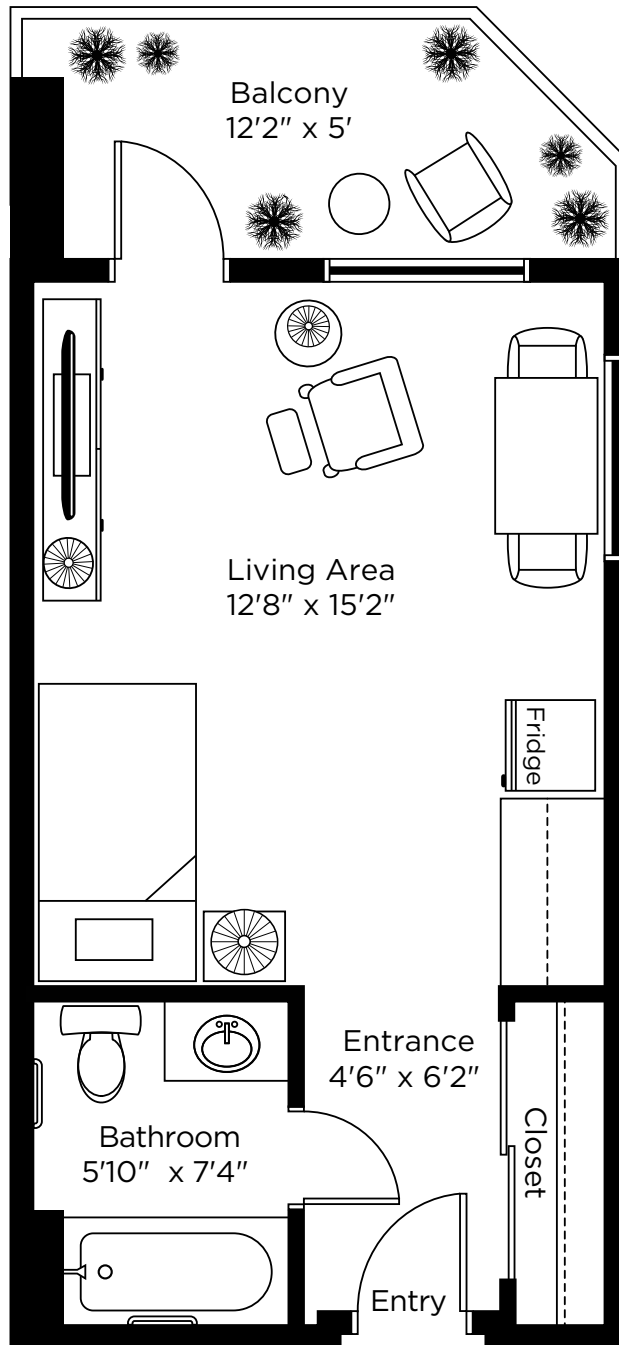

CHARTwell

PEMBROKE
HERITAGE

retirement residence

1111 Pembroke Street West
Pembroke • 613-775-5008

Suite Plans

STUDIO

ALL ILLUSTRATIONS ARE ARTIST'S CONCEPT PLANS AND SPECIFICATIONS MAY CHANGE WITHOUT NOTICE.
ACTUAL USABLE FLOOR SPACE MAY VARY FROM STATED FLOOR AREA. E & O.E.

Studio

356 sq.ft.

ALL ILLUSTRATIONS ARE ARTIST'S CONCEPT PLANS AND SPECIFICATIONS MAY CHANGE WITHOUT NOTICE. ACTUAL USABLE FLOOR SPACE MAY VARY FROM STATED FLOOR AREA. E & O.E.

Studio

356 sq.ft.

ALL ILLUSTRATIONS ARE ARTIST'S CONCEPT PLANS AND SPECIFICATIONS MAY CHANGE WITHOUT NOTICE. ACTUAL USABLE FLOOR SPACE MAY VARY FROM STATED FLOOR AREA. E & O.E.