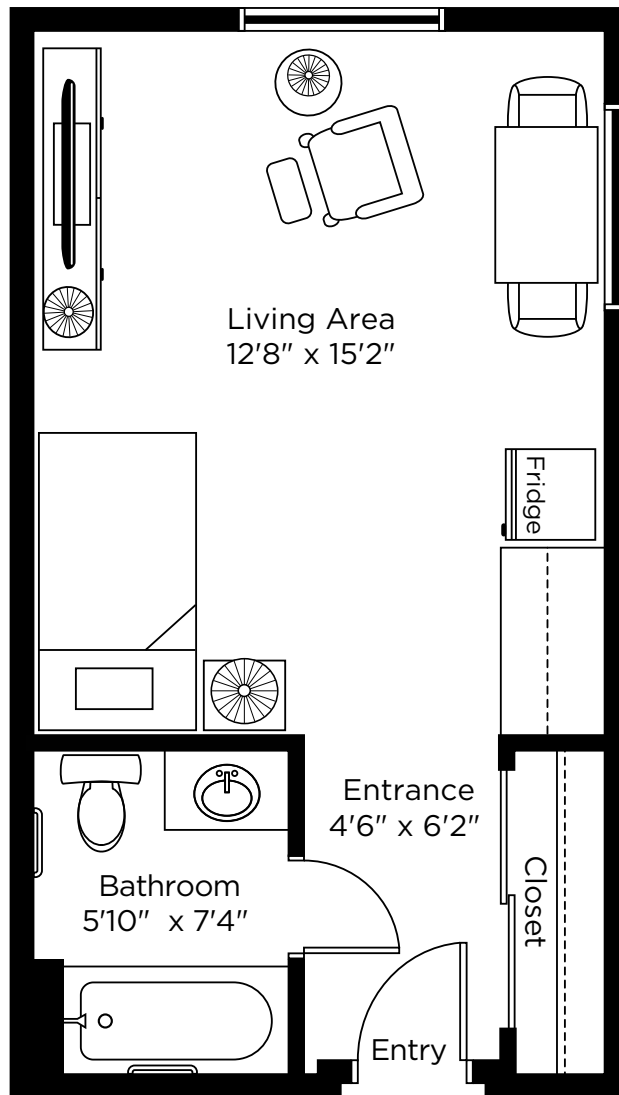

Studio

356 sq.ft.

ALL ILLUSTRATIONS ARE ARTIST'S CONCEPT PLANS AND SPECIFICATIONS MAY CHANGE WITHOUT NOTICE. ACTUAL USABLE FLOOR SPACE MAY VARY FROM STATED FLOOR AREA. E & O.E.

Studio

356 sq.ft.

ALL ILLUSTRATIONS ARE ARTIST'S CONCEPT PLANS AND SPECIFICATIONS MAY CHANGE WITHOUT NOTICE. ACTUAL USABLE FLOOR SPACE MAY VARY FROM STATED FLOOR AREA. E & O.E.