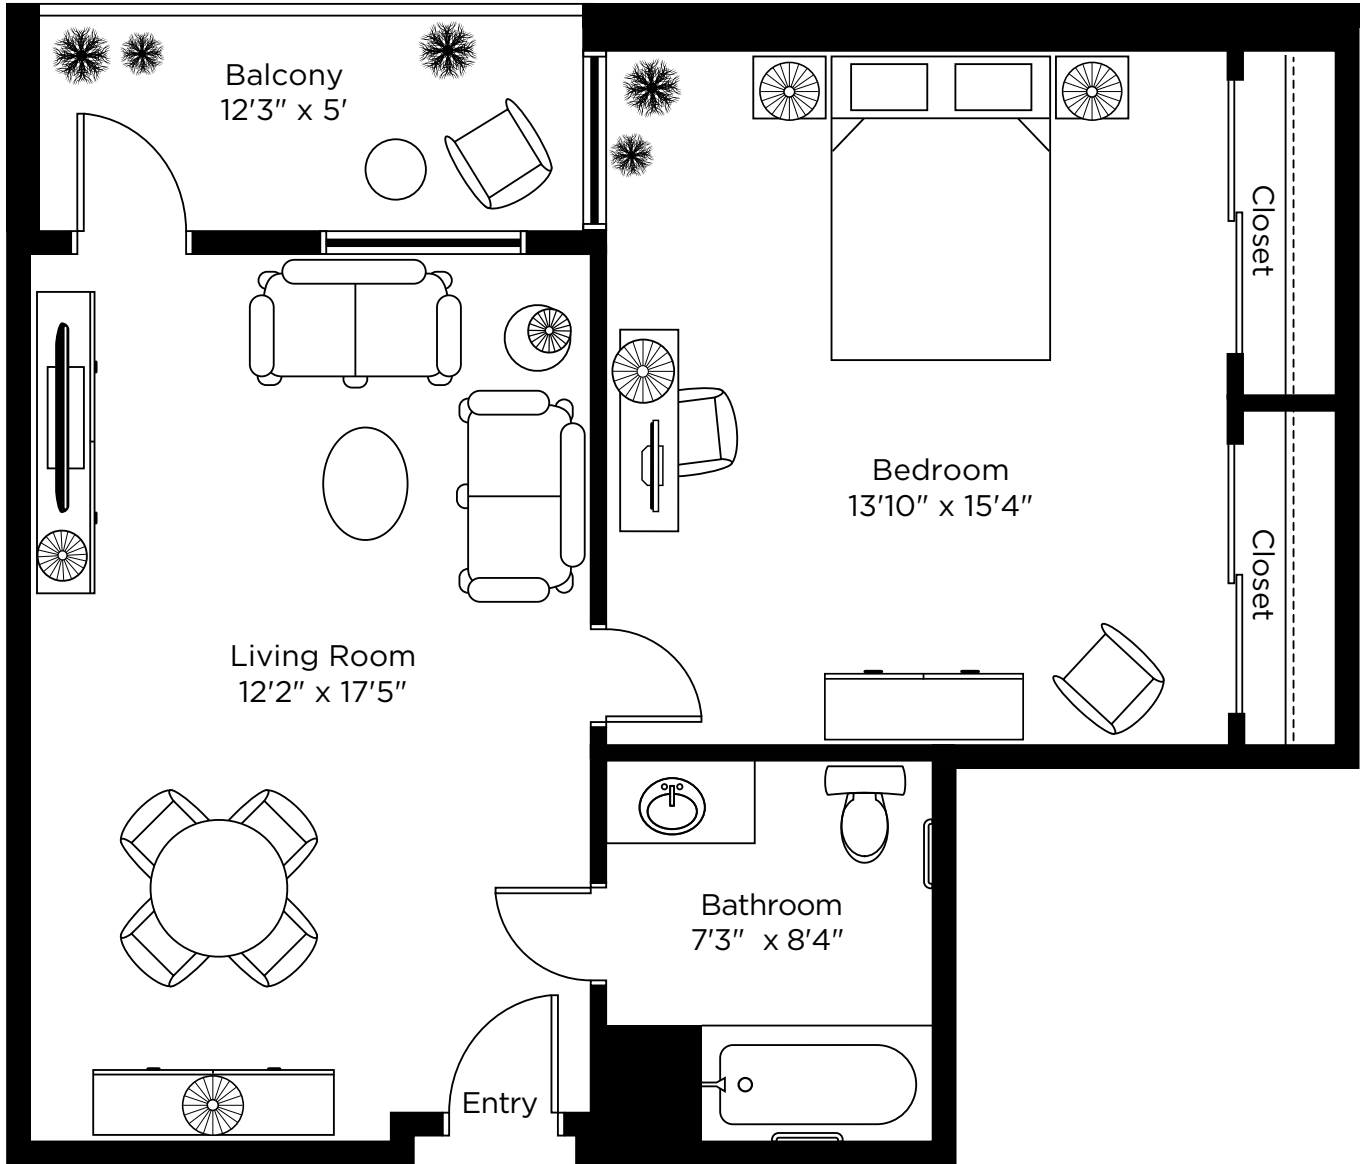

# Suite Plans

## ONE BEDROOM

ALL ILLUSTRATIONS ARE ARTIST'S CONCEPT PLANS AND SPECIFICATIONS MAY CHANGE WITHOUT NOTICE.  
ACTUAL USABLE FLOOR SPACE MAY VARY FROM STATED FLOOR AREA. E & O.E.

# One Bedroom

616 sq.ft.

ALL ILLUSTRATIONS ARE ARTIST'S CONCEPT PLANS AND SPECIFICATIONS MAY CHANGE WITHOUT NOTICE. ACTUAL USABLE FLOOR SPACE MAY VARY FROM STATED FLOOR AREA. E & O.E.

# One Bedroom

608 sq.ft.

ALL ILLUSTRATIONS ARE ARTIST'S CONCEPT PLANS AND SPECIFICATIONS MAY CHANGE WITHOUT NOTICE.  
ACTUAL USABLE FLOOR SPACE MAY VARY FROM STATED FLOOR AREA. E & O.E.