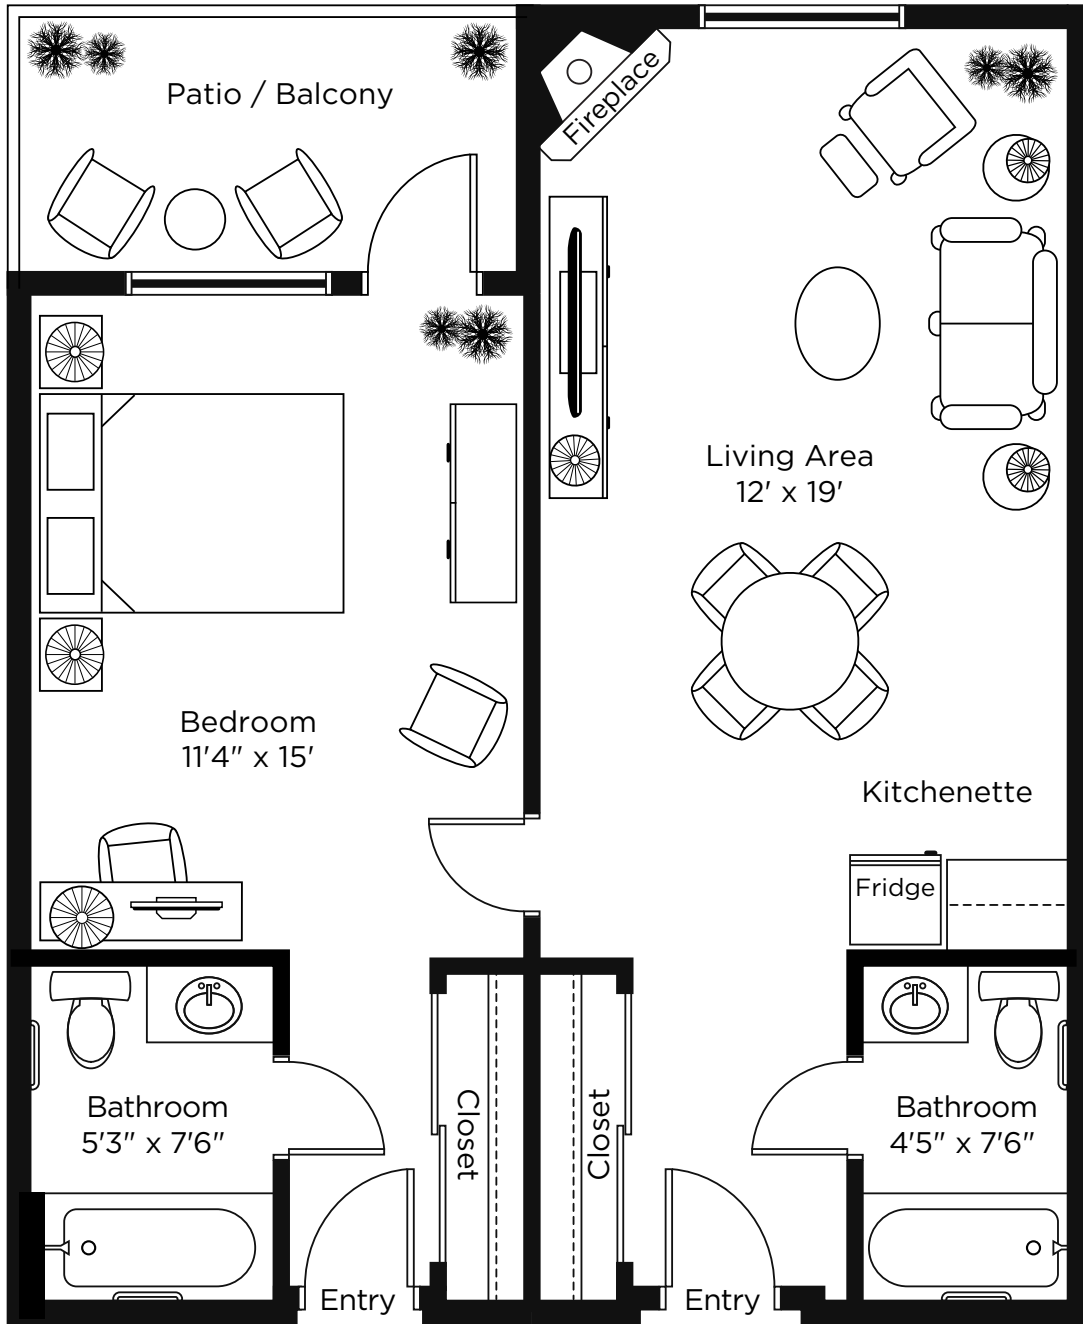

## ONE BEDROOM

ALL ILLUSTRATIONS ARE ARTIST'S CONCEPT PLANS AND SPECIFICATIONS MAY CHANGE WITHOUT NOTICE.  
ACTUAL USABLE FLOOR SPACE MAY VARY FROM STATED FLOOR AREA. E & O.E.

# One Bedroom

616 sq.ft.

ALL ILLUSTRATIONS ARE ARTIST'S CONCEPT PLANS AND SPECIFICATIONS MAY CHANGE WITHOUT NOTICE. ACTUAL USABLE FLOOR SPACE MAY VARY FROM STATED FLOOR AREA. E & O.E.

# One Bedroom

608 sq.ft.

ALL ILLUSTRATIONS ARE ARTIST'S CONCEPT PLANS AND SPECIFICATIONS MAY CHANGE WITHOUT NOTICE.  
ACTUAL USABLE FLOOR SPACE MAY VARY FROM STATED FLOOR AREA. E & O.E.