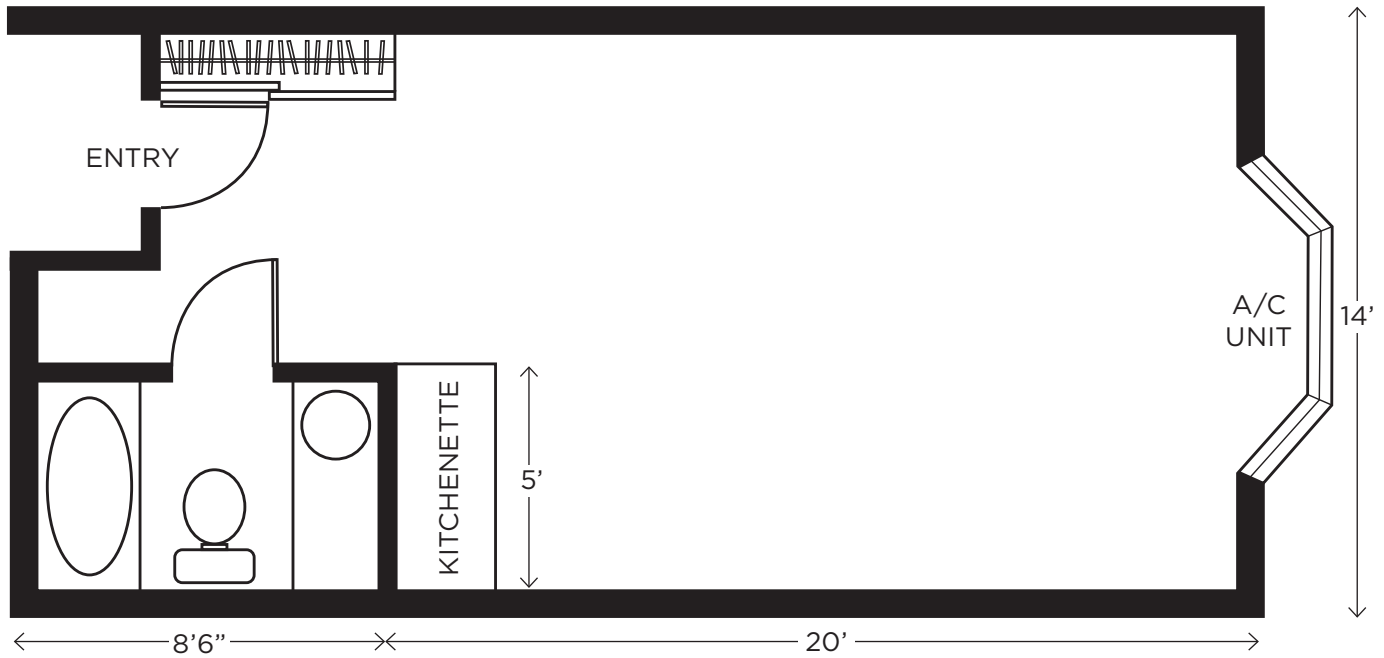

The Highlander

Studio
324 sq.ft.

ALL ILLUSTRATIONS ARE ARTIST'S CONCEPT PLANS AND SPECIFICATIONS MAY CHANGE WITHOUT NOTICE. ACTUAL USABLE FLOOR SPACE MAY VARY FROM STATED FLOOR AREA. E & O.E.

The Victoria

Studio
404 sq.ft.

ALL ILLUSTRATIONS ARE ARTIST'S CONCEPT PLANS AND SPECIFICATIONS MAY CHANGE WITHOUT NOTICE.
ACTUAL USABLE FLOOR SPACE MAY VARY FROM STATED FLOOR AREA. E & O.E.