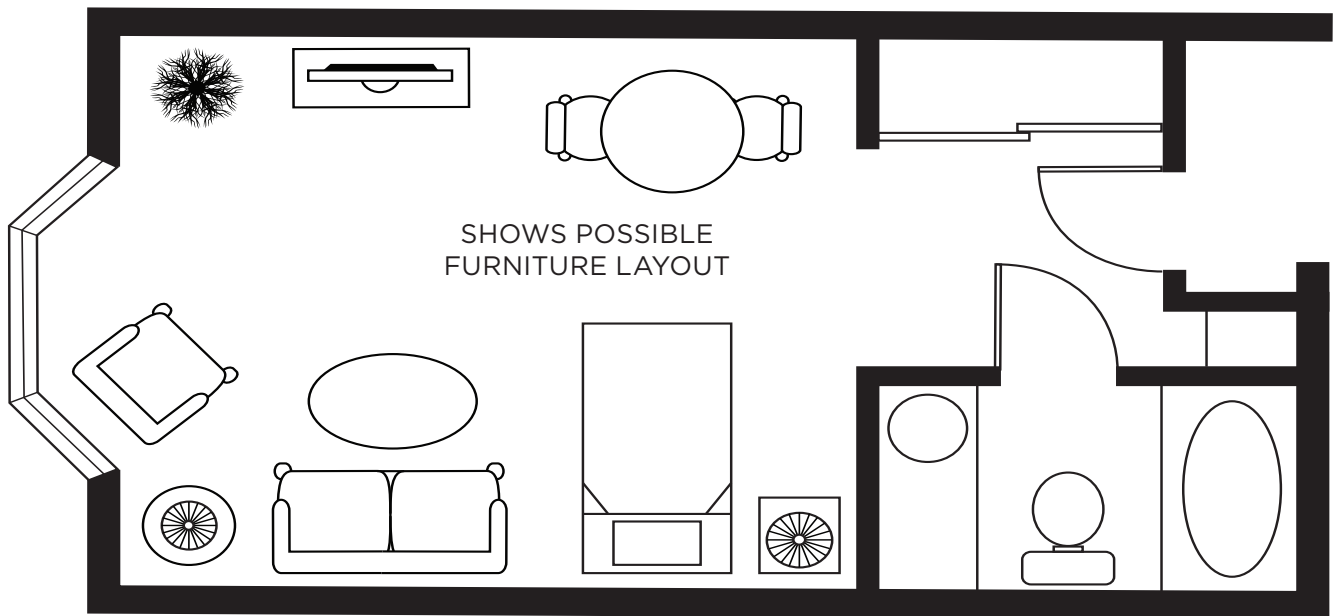

CHARTwell

PARK PLACE

retirement residence

15055 Yonge Street
Aurora • **289-648-4112**

Suite Plans

STUDIO

ALL ILLUSTRATIONS ARE ARTIST'S CONCEPT PLANS AND SPECIFICATIONS MAY CHANGE WITHOUT NOTICE.
ACTUAL USABLE FLOOR SPACE MAY VARY FROM STATED FLOOR AREA. E & O.E.

The Highlander

Studio
324 sq.ft.

ALL ILLUSTRATIONS ARE ARTIST'S CONCEPT PLANS AND SPECIFICATIONS MAY CHANGE WITHOUT NOTICE. ACTUAL USABLE FLOOR SPACE MAY VARY FROM STATED FLOOR AREA. E & O.E.

The Victoria

Studio
404 sq.ft.

ALL ILLUSTRATIONS ARE ARTIST'S CONCEPT PLANS AND SPECIFICATIONS MAY CHANGE WITHOUT NOTICE.
ACTUAL USABLE FLOOR SPACE MAY VARY FROM STATED FLOOR AREA. E & O.E.