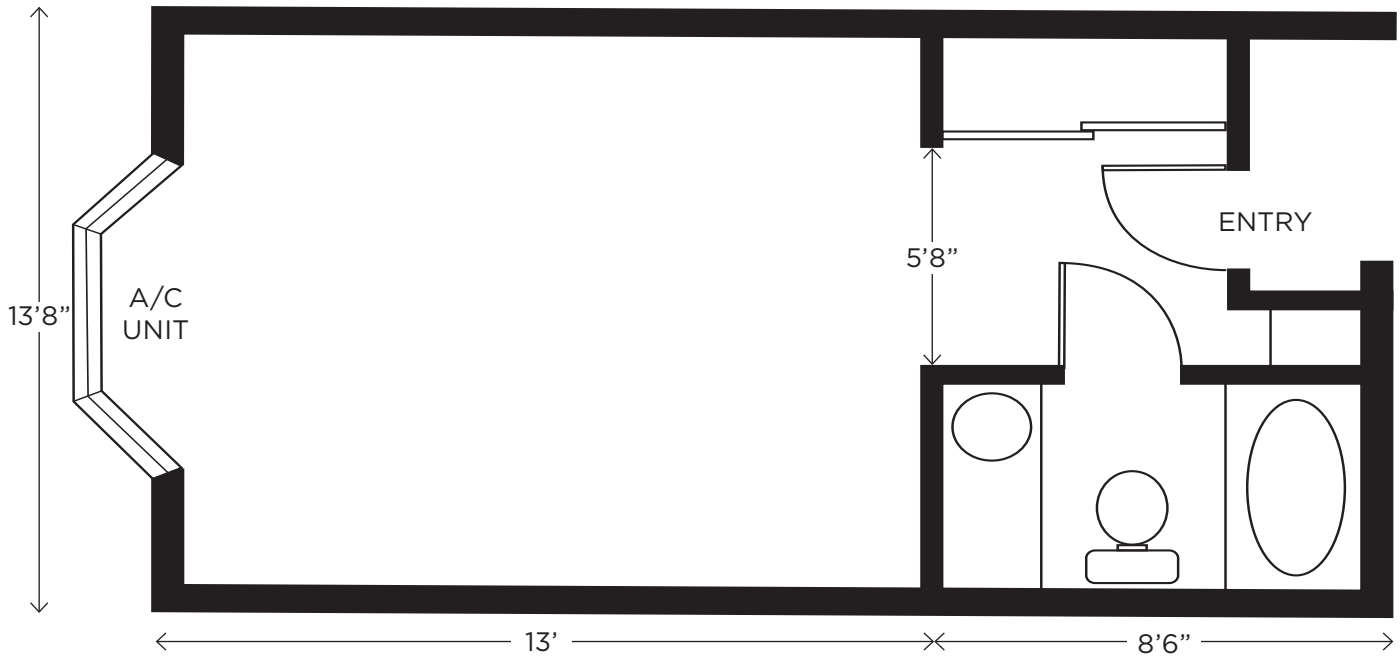

CHARTwell

PARK PLACE

retirement residence

15055 Yonge Street
Aurora • **289-648-4112**

Suite Plans

STUDIO

ALL ILLUSTRATIONS ARE ARTIST'S CONCEPT PLANS AND SPECIFICATIONS MAY CHANGE WITHOUT NOTICE.
ACTUAL USABLE FLOOR SPACE MAY VARY FROM STATED FLOOR AREA. E & O.E.

The Highlander

Studio
324 sq.ft.

ALL ILLUSTRATIONS ARE ARTIST'S CONCEPT PLANS AND SPECIFICATIONS MAY CHANGE WITHOUT NOTICE. ACTUAL USABLE FLOOR SPACE MAY VARY FROM STATED FLOOR AREA. E & O.E.

The Victoria

Studio
404 sq.ft.

ALL ILLUSTRATIONS ARE ARTIST'S CONCEPT PLANS AND SPECIFICATIONS MAY CHANGE WITHOUT NOTICE.
ACTUAL USABLE FLOOR SPACE MAY VARY FROM STATED FLOOR AREA. E & O.E.