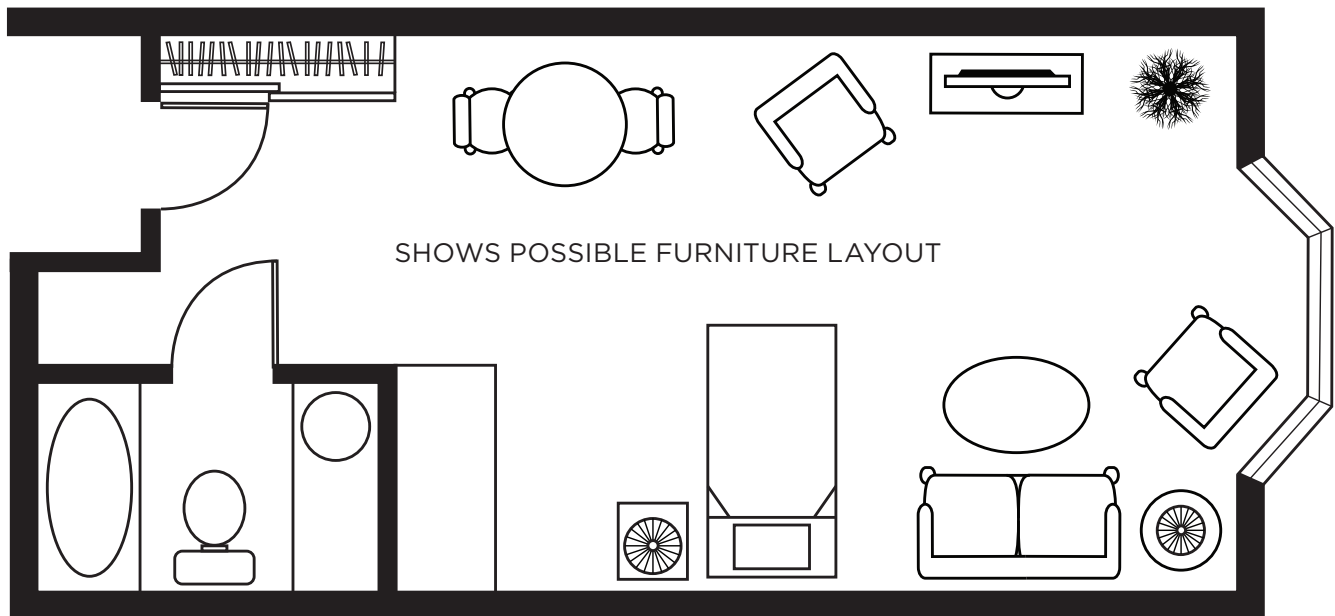

The Highlander

Studio
324 sq.ft.

ALL ILLUSTRATIONS ARE ARTIST'S CONCEPT PLANS AND SPECIFICATIONS MAY CHANGE WITHOUT NOTICE. ACTUAL USABLE FLOOR SPACE MAY VARY FROM STATED FLOOR AREA. E & O.E.

The Victoria

Studio
404 sq.ft.

ALL ILLUSTRATIONS ARE ARTIST'S CONCEPT PLANS AND SPECIFICATIONS MAY CHANGE WITHOUT NOTICE.
ACTUAL USABLE FLOOR SPACE MAY VARY FROM STATED FLOOR AREA. E & O.E.