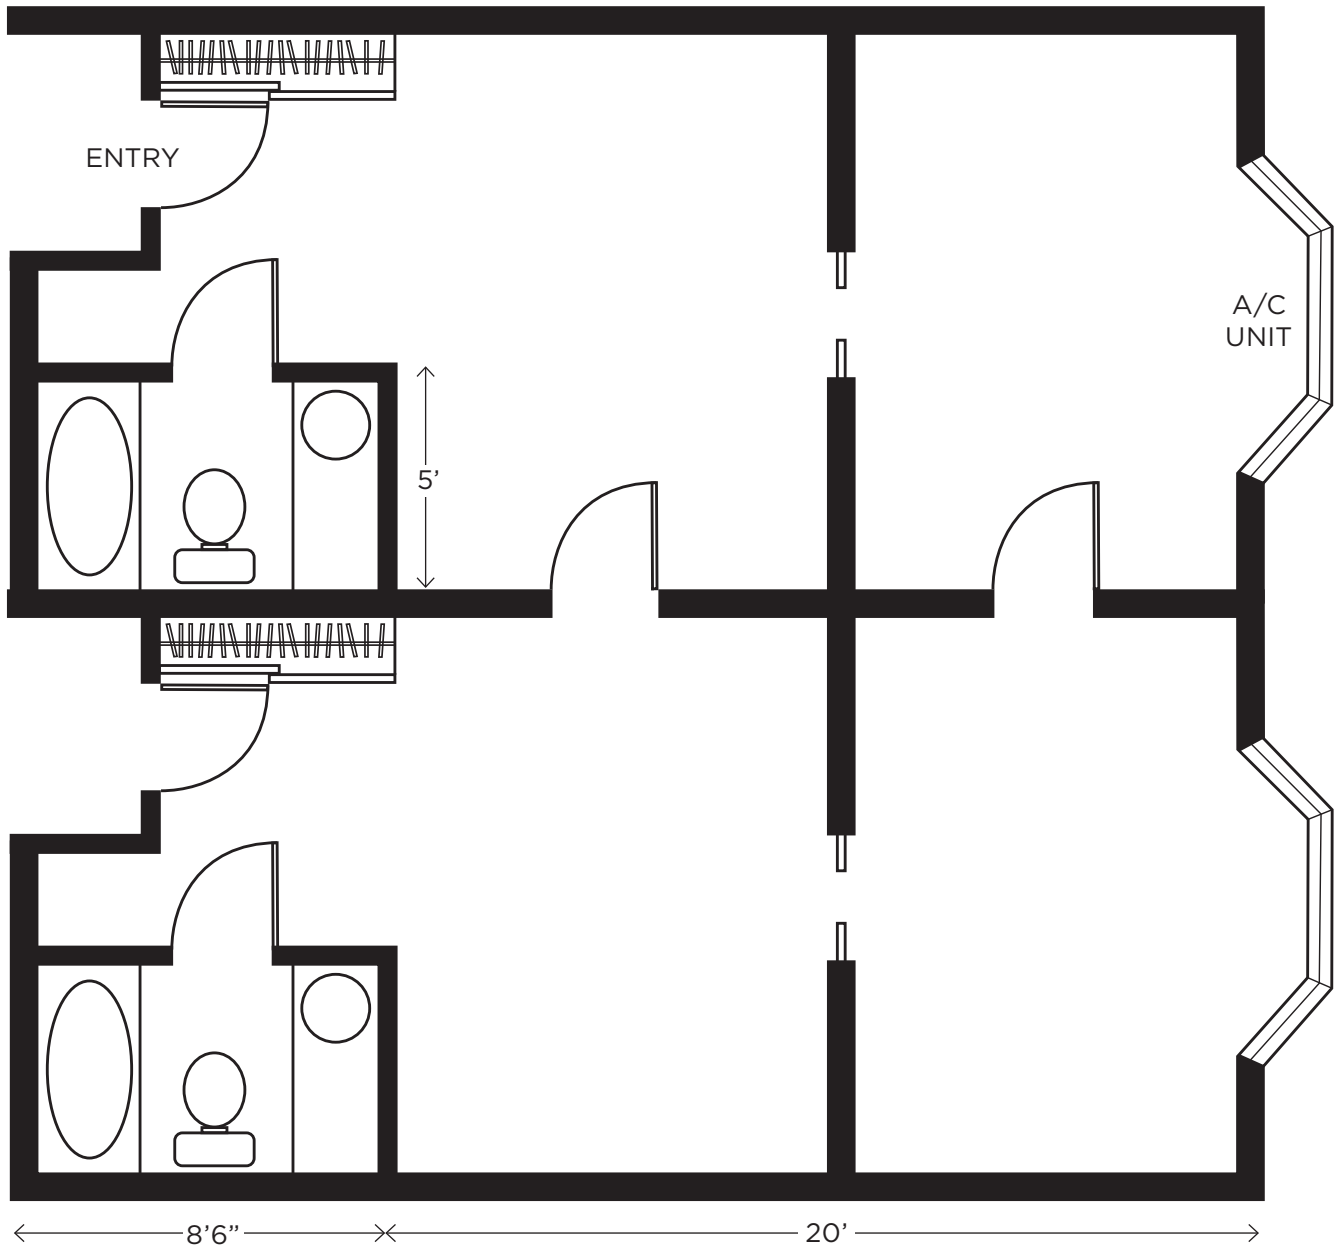

CHARTwell

PARK PLACE

retirement residence

15055 Yonge Street
Aurora • **289-648-4112**

Suite Plans

TWO BEDROOM

ALL ILLUSTRATIONS ARE ARTIST'S CONCEPT PLANS AND SPECIFICATIONS MAY CHANGE WITHOUT NOTICE.
ACTUAL USABLE FLOOR SPACE MAY VARY FROM STATED FLOOR AREA. E & O.E.

The Victoria

Two-Bedroom
808 sq.ft.

ALL ILLUSTRATIONS ARE ARTIST'S CONCEPT PLANS AND SPECIFICATIONS MAY CHANGE WITHOUT NOTICE.
ACTUAL USABLE FLOOR SPACE MAY VARY FROM STATED FLOOR AREA. E & O.E.