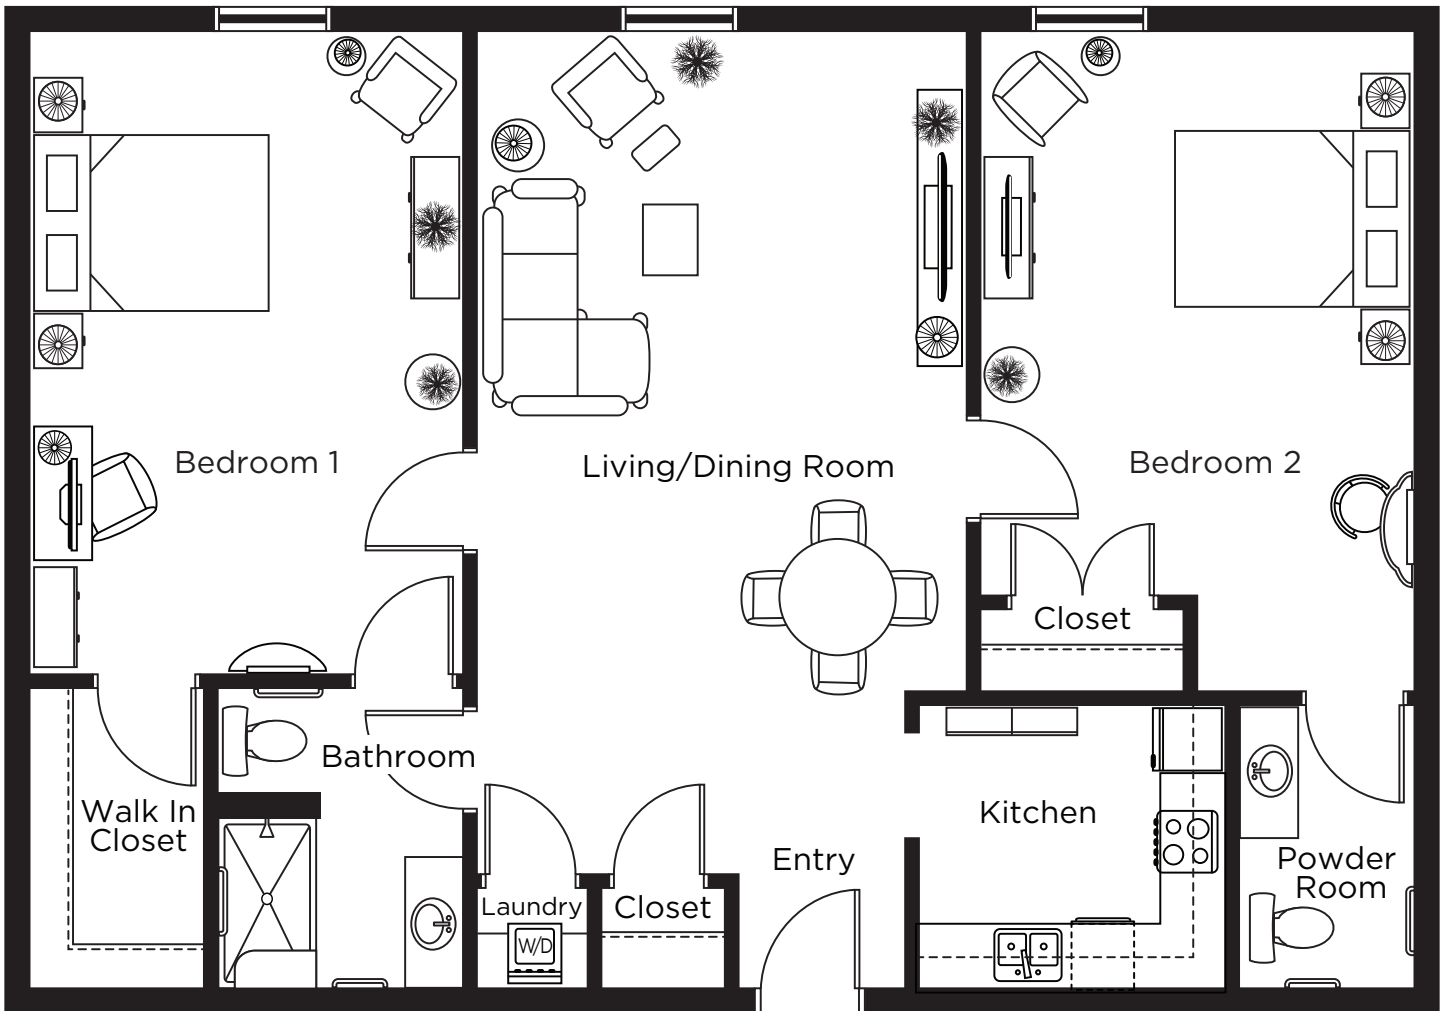

CHARTwell

**OXFORD
GARDENS**

retirement residence

423 Devonshire Avenue
Woodstock • 289-608-8363

Suite Plans

2 BEDROOM

ALL ILLUSTRATIONS ARE ARTIST'S CONCEPT PLANS AND SPECIFICATIONS MAY CHANGE WITHOUT NOTICE.
ACTUAL USABLE FLOOR SPACE MAY VARY FROM STATED FLOOR AREA. E & O.E.

The Woodstonian

Two Bedroom Deluxe
with full kitchen, laundry & two ensuites

The Oxford

Two Bedroom Deluxe with full kitchen & laundry

ALL ILLUSTRATIONS ARE ARTIST'S CONCEPT PLANS AND SPECIFICATIONS MAY CHANGE WITHOUT NOTICE.
ACTUAL USABLE FLOOR SPACE MAY VARY FROM STATED FLOOR AREA. E & O.E.