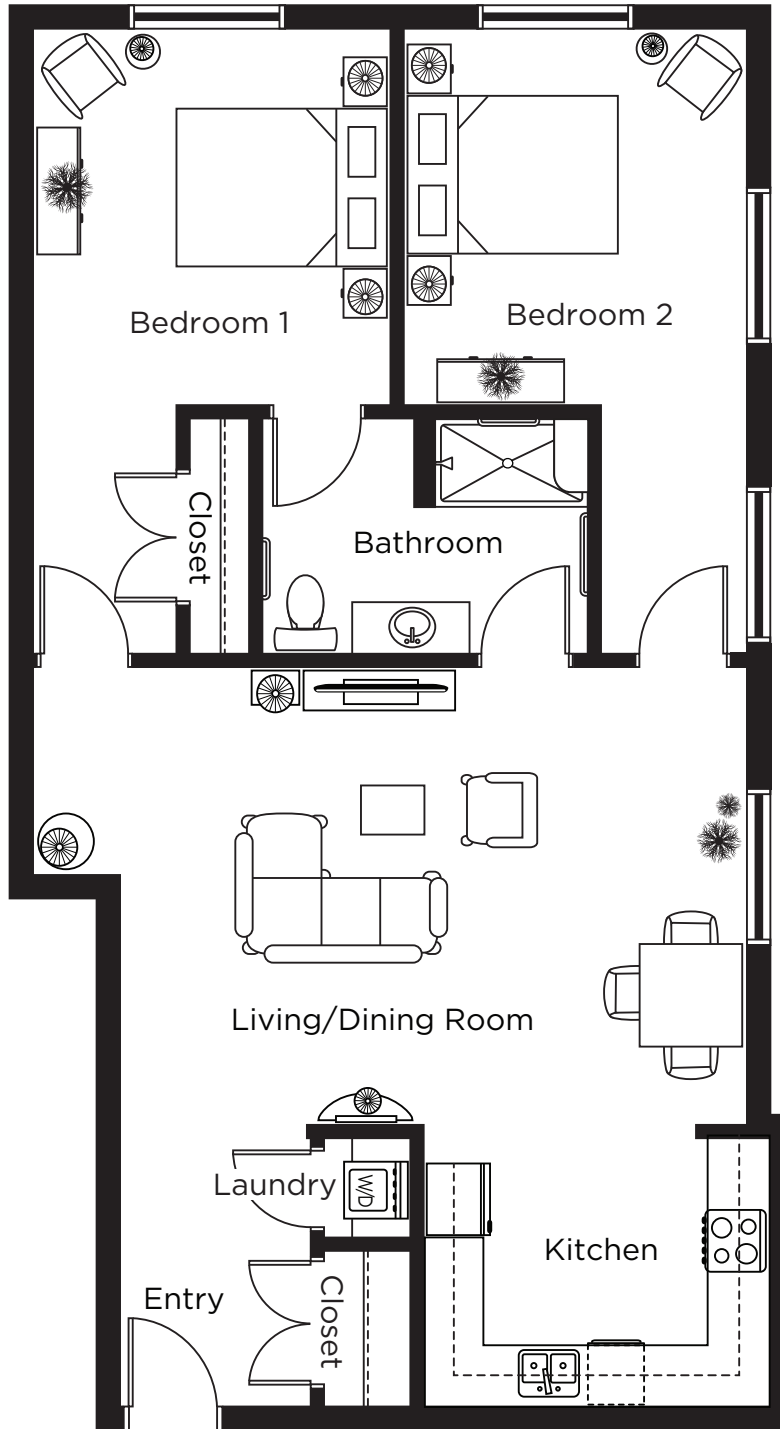

CHARTwell

**OXFORD
GARDENS**

retirement residence

423 Devonshire Avenue
Woodstock • 289-608-8363

Suite Plans

2 BEDROOM

ALL ILLUSTRATIONS ARE ARTIST'S CONCEPT PLANS AND SPECIFICATIONS MAY CHANGE WITHOUT NOTICE.
ACTUAL USABLE FLOOR SPACE MAY VARY FROM STATED FLOOR AREA. E & O.E.

The Woodstonian

Two Bedroom Deluxe
with full kitchen, laundry & two ensuites

The Oxford

Two Bedroom Deluxe with full kitchen & laundry

ALL ILLUSTRATIONS ARE ARTIST'S CONCEPT PLANS AND SPECIFICATIONS MAY CHANGE WITHOUT NOTICE.
ACTUAL USABLE FLOOR SPACE MAY VARY FROM STATED FLOOR AREA. E & O.E.