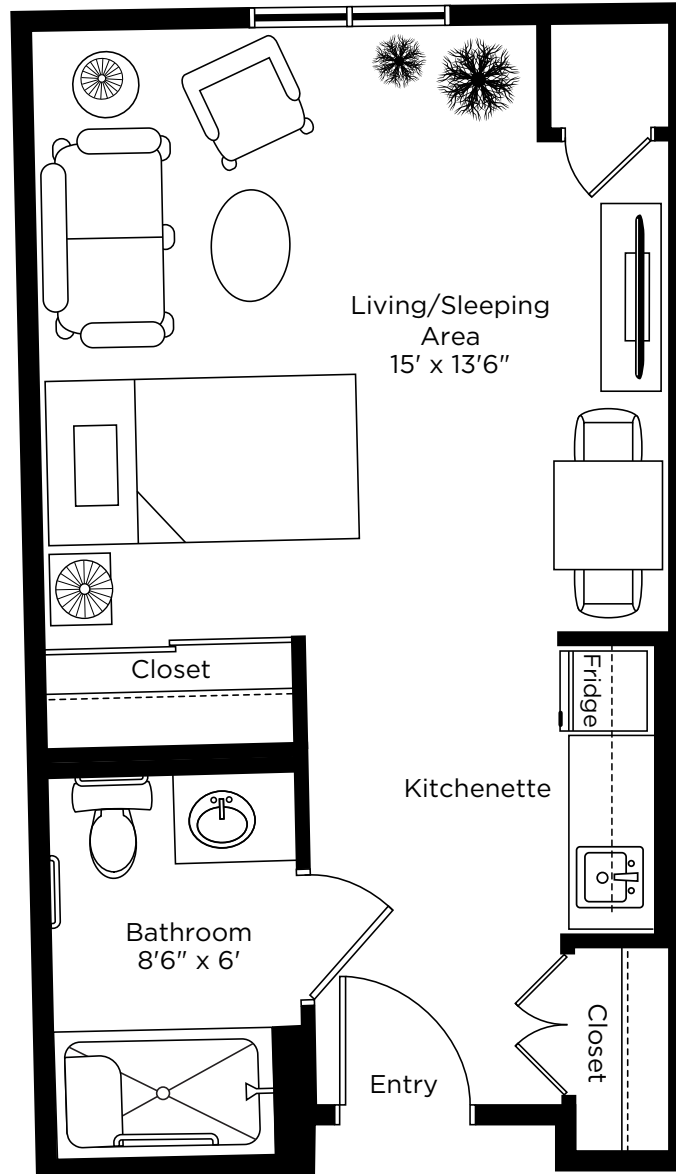

CHARTwell

OAKVILLE

retirement residence

180 Oak Park Boulevard
Oakville • **289-644-2959**

Suite Plans

STUDIO

ALL ILLUSTRATIONS ARE ARTIST'S CONCEPT PLANS AND SPECIFICATIONS MAY CHANGE WITHOUT NOTICE.
ACTUAL USABLE FLOOR SPACE MAY VARY FROM STATED FLOOR AREA. E & O.E.

White

Studio
412 sq.ft.

Willow

Studio
401 sq.ft.

ALL ILLUSTRATIONS ARE ARTIST'S CONCEPT PLANS AND SPECIFICATIONS MAY CHANGE WITHOUT NOTICE.
ACTUAL USABLE FLOOR SPACE MAY VARY FROM STATED FLOOR AREA. E & O.E.