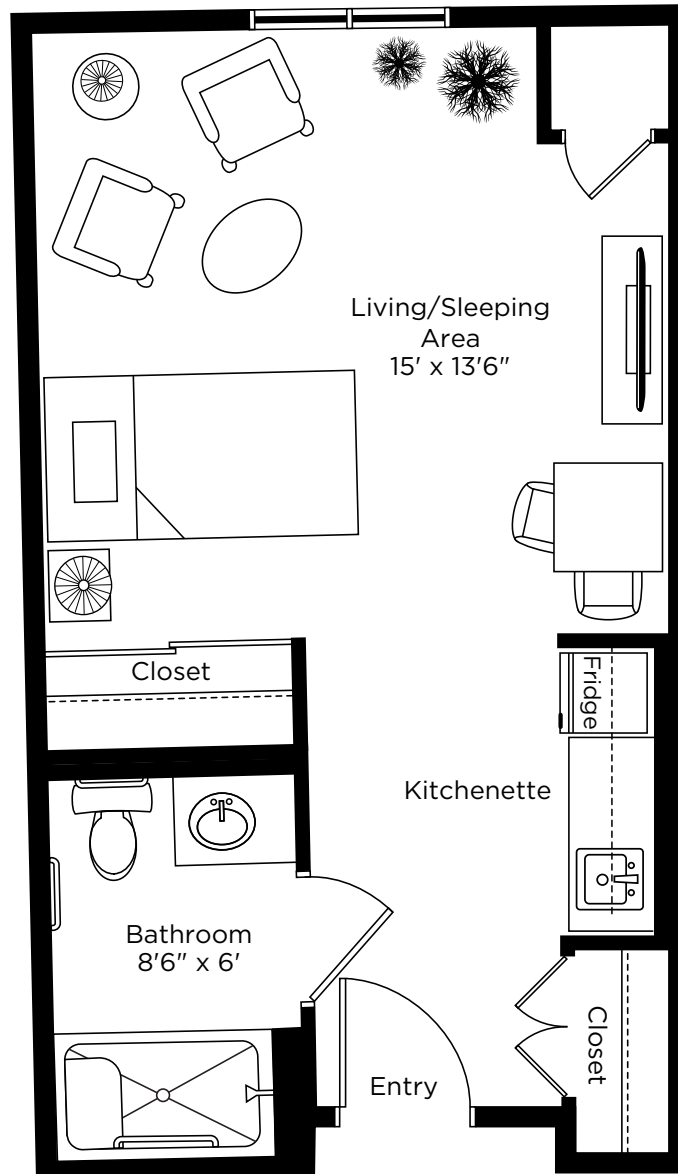

CHARTwell

OAKVILLE

retirement residence

180 Oak Park Boulevard
Oakville • **289-644-2959**

Suite Plans

STUDIO

ALL ILLUSTRATIONS ARE ARTIST'S CONCEPT PLANS AND SPECIFICATIONS MAY CHANGE WITHOUT NOTICE.
ACTUAL USABLE FLOOR SPACE MAY VARY FROM STATED FLOOR AREA. E & O.E.

White

Studio
412 sq.ft.

Willow

Studio
401 sq.ft.

ALL ILLUSTRATIONS ARE ARTIST'S CONCEPT PLANS AND SPECIFICATIONS MAY CHANGE WITHOUT NOTICE.
ACTUAL USABLE FLOOR SPACE MAY VARY FROM STATED FLOOR AREA. E & O.E.