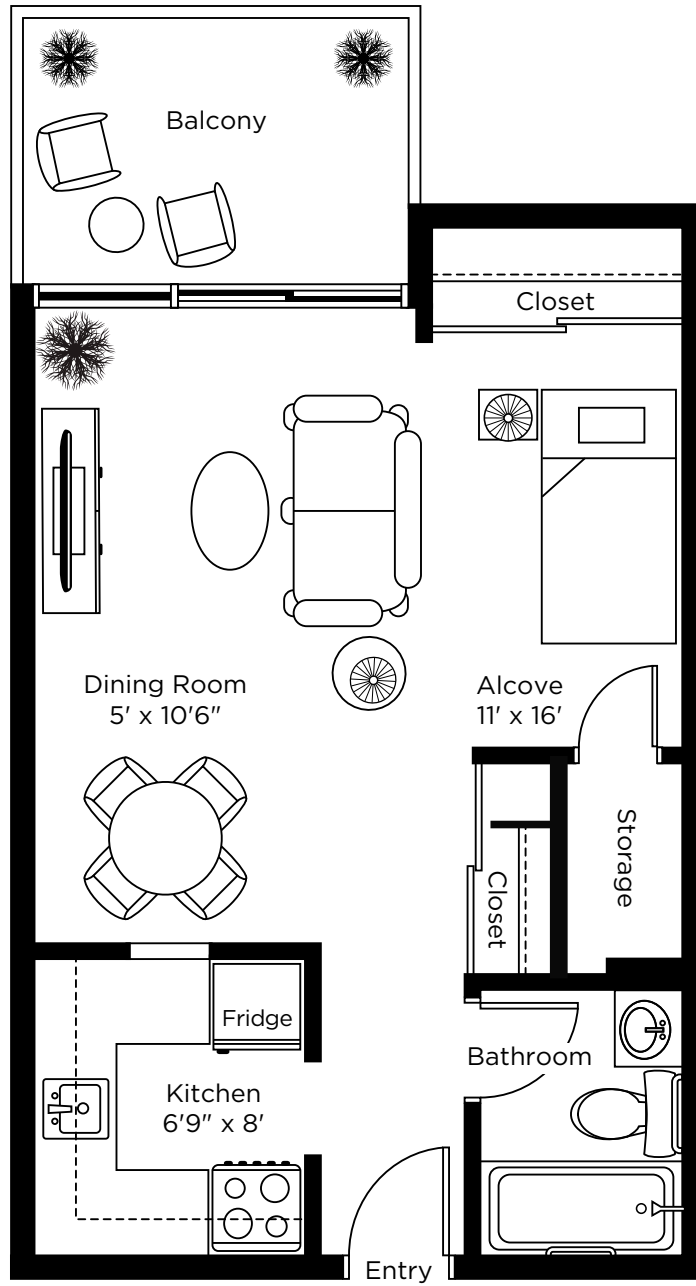

CHARTwell

MANOIR
KIRKLAND

résidence pour retraités

2, rue Canvin
Kirkland • 438 538-8471

Suite Plans

STUDIO

ALL ILLUSTRATIONS ARE ARTIST'S CONCEPT PLANS AND SPECIFICATIONS MAY CHANGE WITHOUT NOTICE.
ACTUAL USABLE FLOOR SPACE MAY VARY FROM STATED FLOOR AREA. E & O.E.

Studio
437 sq.ft. + 64

ALL ILLUSTRATIONS ARE ARTIST'S CONCEPT PLANS AND SPECIFICATIONS MAY CHANGE WITHOUT NOTICE.
ACTUAL USABLE FLOOR SPACE MAY VARY FROM STATED FLOOR AREA. E & O.E.