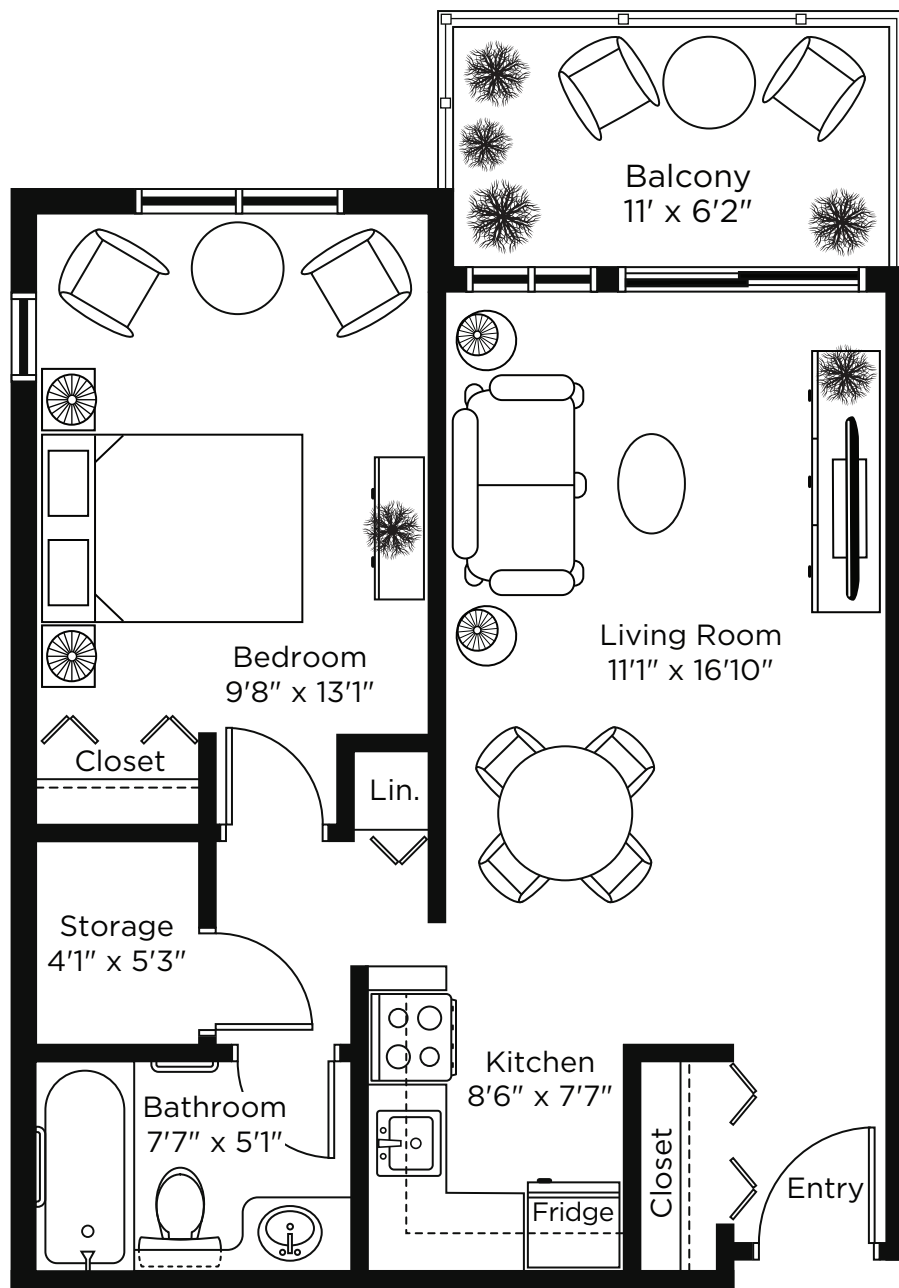

CHARTwell

LYNNWOOD

retirement residence

9168 Corbould Street
Chilliwack • 604-426-0453

Suite Plans

ONE BEDROOM

ALL ILLUSTRATIONS ARE ARTIST'S CONCEPT PLANS AND SPECIFICATIONS MAY CHANGE WITHOUT NOTICE.
ACTUAL USABLE FLOOR SPACE MAY VARY FROM STATED FLOOR AREA. E & O.E.

Suite B One Bedroom

573 sq.ft.

ALL ILLUSTRATIONS ARE ARTIST'S CONCEPT PLANS AND SPECIFICATIONS MAY CHANGE WITHOUT NOTICE.
ACTUAL USABLE FLOOR SPACE MAY VARY FROM STATED FLOOR AREA. E & O.E.

Suite B1 One Bedroom

573 sq.ft.

ALL ILLUSTRATIONS ARE ARTIST'S CONCEPT PLANS AND SPECIFICATIONS MAY CHANGE WITHOUT NOTICE.
ACTUAL USABLE FLOOR SPACE MAY VARY FROM STATED FLOOR AREA. E & O.E.

Suite B2 One Bedroom

588 sq.ft.

ALL ILLUSTRATIONS ARE ARTIST'S CONCEPT PLANS AND SPECIFICATIONS MAY CHANGE WITHOUT NOTICE.
ACTUAL USABLE FLOOR SPACE MAY VARY FROM STATED FLOOR AREA. E & O.E.