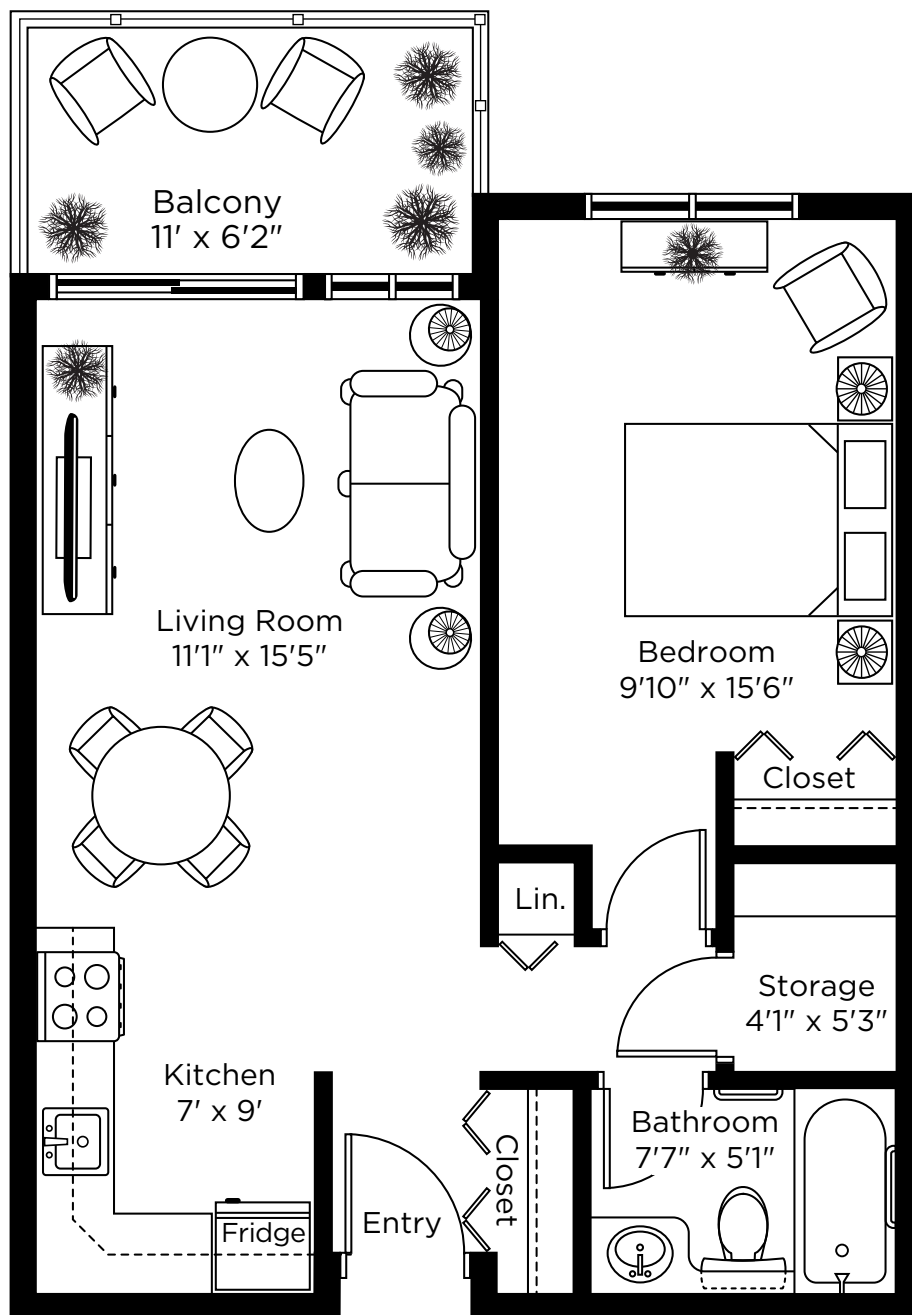

CHARTwell

LYNNWOOD

retirement residence

9168 Corbould Street
Chilliwack • 604-426-0453

Suite Plans

ONE BEDROOM

ALL ILLUSTRATIONS ARE ARTIST'S CONCEPT PLANS AND SPECIFICATIONS MAY CHANGE WITHOUT NOTICE.
ACTUAL USABLE FLOOR SPACE MAY VARY FROM STATED FLOOR AREA. E & O.E.

Suite B One Bedroom

573 sq.ft.

ALL ILLUSTRATIONS ARE ARTIST'S CONCEPT PLANS AND SPECIFICATIONS MAY CHANGE WITHOUT NOTICE.
ACTUAL USABLE FLOOR SPACE MAY VARY FROM STATED FLOOR AREA. E & O.E.

Suite B1 One Bedroom

573 sq.ft.

ALL ILLUSTRATIONS ARE ARTIST'S CONCEPT PLANS AND SPECIFICATIONS MAY CHANGE WITHOUT NOTICE.
ACTUAL USABLE FLOOR SPACE MAY VARY FROM STATED FLOOR AREA. E & O.E.

Suite B2 One Bedroom

588 sq.ft.

ALL ILLUSTRATIONS ARE ARTIST'S CONCEPT PLANS AND SPECIFICATIONS MAY CHANGE WITHOUT NOTICE.
ACTUAL USABLE FLOOR SPACE MAY VARY FROM STATED FLOOR AREA. E & O.E.