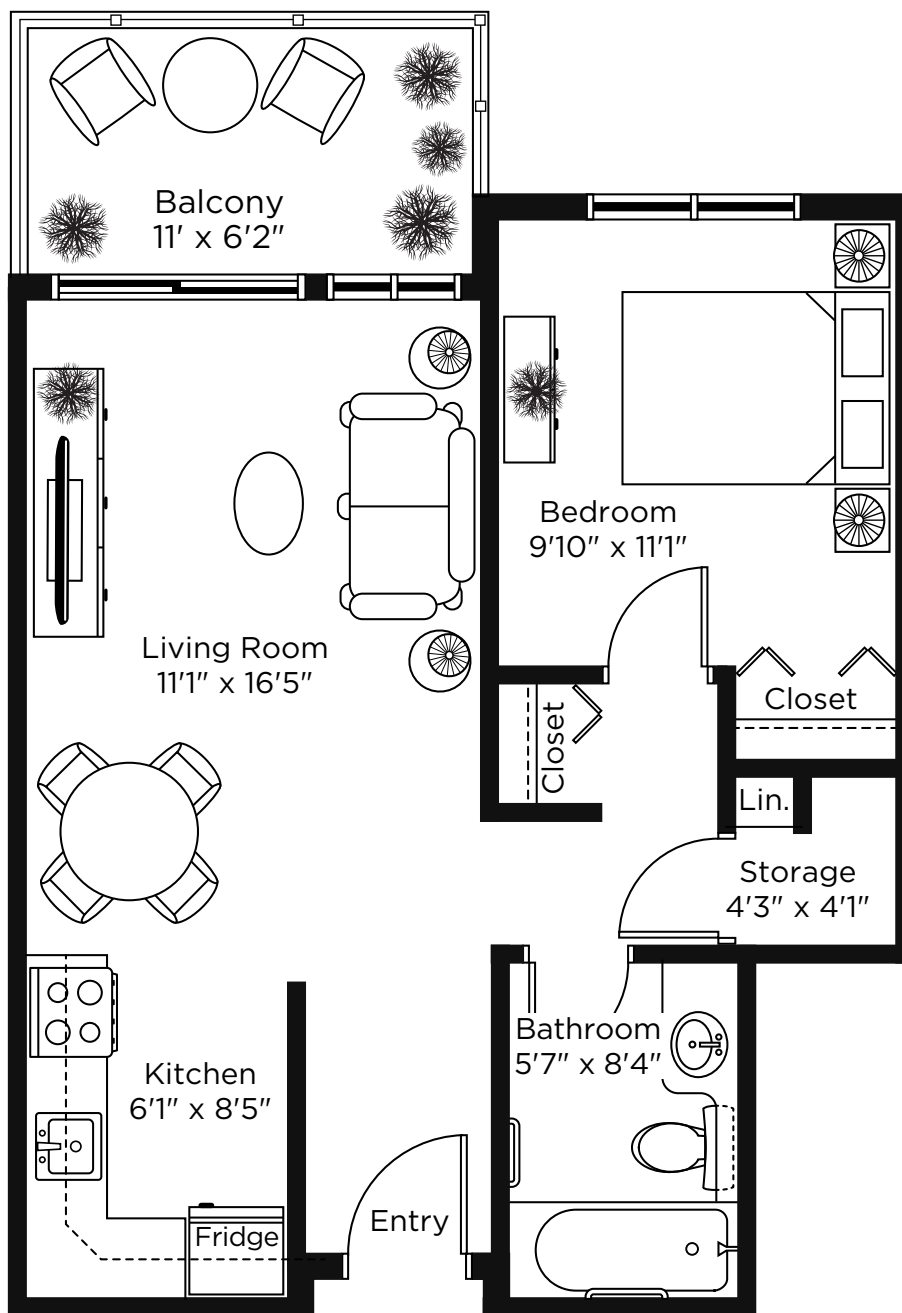

CHARTwell

LYNNWOOD

retirement residence

9168 Corbould Street
Chilliwack • 604-426-0453

Suite Plans

ONE BEDROOM

ALL ILLUSTRATIONS ARE ARTIST'S CONCEPT PLANS AND SPECIFICATIONS MAY CHANGE WITHOUT NOTICE.
ACTUAL USABLE FLOOR SPACE MAY VARY FROM STATED FLOOR AREA. E & O.E.

Suite B One Bedroom

573 sq.ft.

ALL ILLUSTRATIONS ARE ARTIST'S CONCEPT PLANS AND SPECIFICATIONS MAY CHANGE WITHOUT NOTICE.
ACTUAL USABLE FLOOR SPACE MAY VARY FROM STATED FLOOR AREA. E & O.E.

Suite B1 One Bedroom

573 sq.ft.

ALL ILLUSTRATIONS ARE ARTIST'S CONCEPT PLANS AND SPECIFICATIONS MAY CHANGE WITHOUT NOTICE.
ACTUAL USABLE FLOOR SPACE MAY VARY FROM STATED FLOOR AREA. E & O.E.

Suite B2 One Bedroom

588 sq.ft.

ALL ILLUSTRATIONS ARE ARTIST'S CONCEPT PLANS AND SPECIFICATIONS MAY CHANGE WITHOUT NOTICE.
ACTUAL USABLE FLOOR SPACE MAY VARY FROM STATED FLOOR AREA. E & O.E.