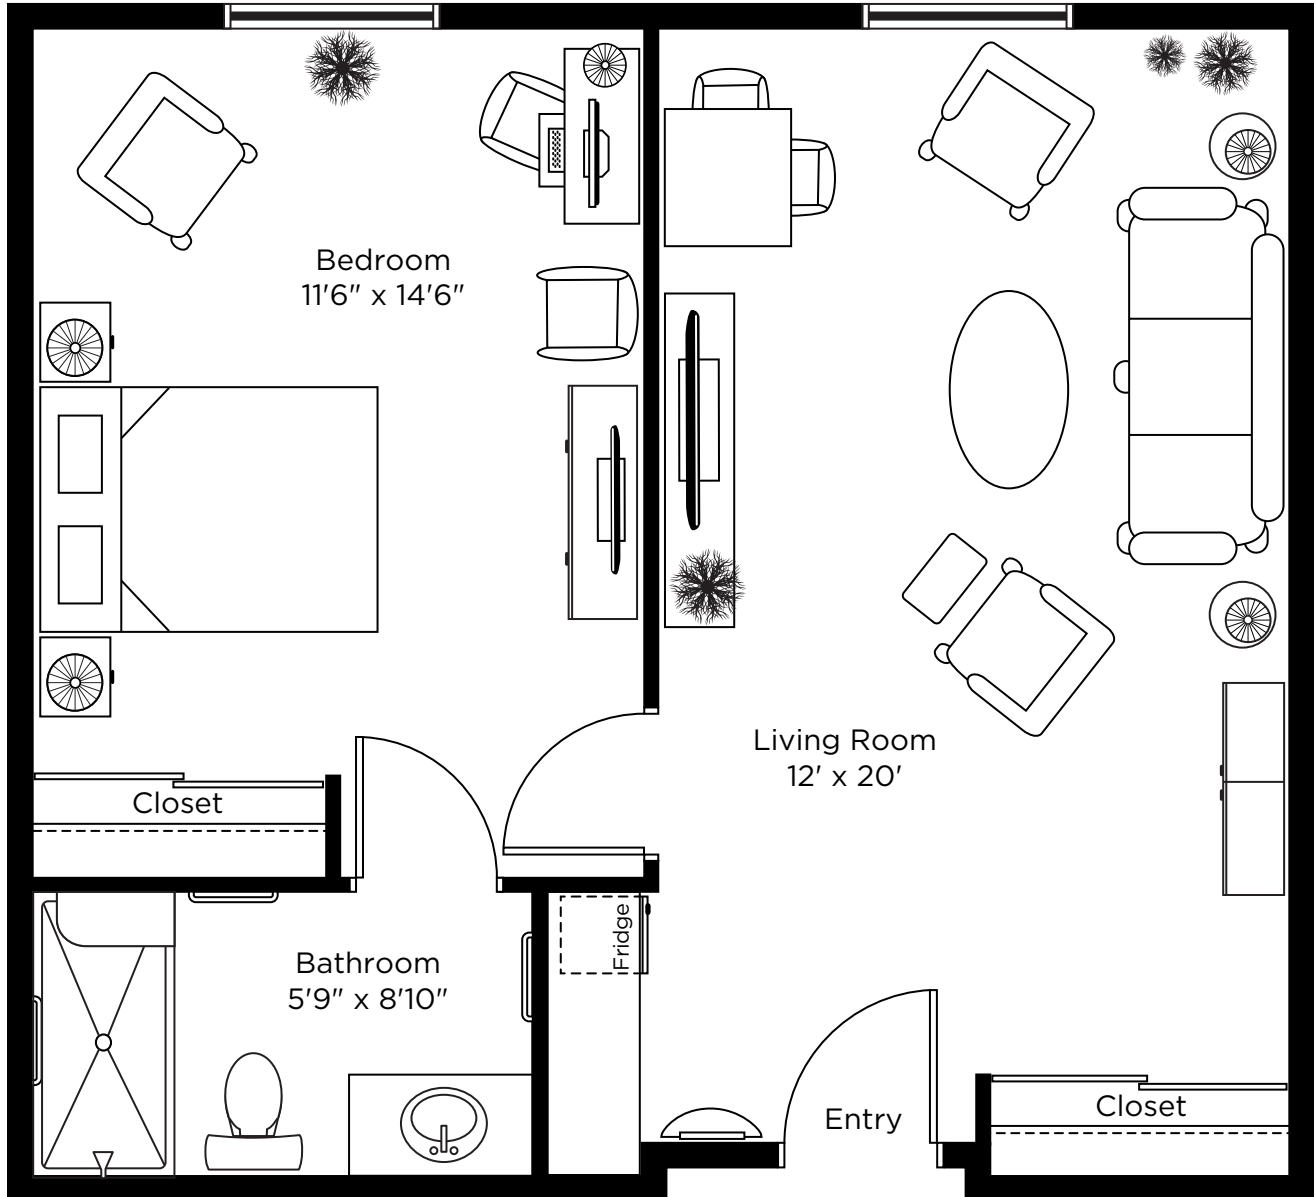

CHARTwell

JAMES STREET

retirement residence

148 James Street
Bracebridge • 705-640-0193

Suite Plans

ONE BEDROOM

ALL ILLUSTRATIONS ARE ARTIST'S CONCEPT PLANS AND SPECIFICATIONS MAY CHANGE WITHOUT NOTICE.
ACTUAL USABLE FLOOR SPACE MAY VARY FROM STATED FLOOR AREA. E & O.E.

One Bedroom

570 Sq.ft.

ALL ILLUSTRATIONS ARE ARTIST'S CONCEPT PLANS AND SPECIFICATIONS MAY CHANGE WITHOUT NOTICE.
 ACTUAL USABLE FLOOR SPACE MAY VARY FROM STATED FLOOR AREA. E & O.E.