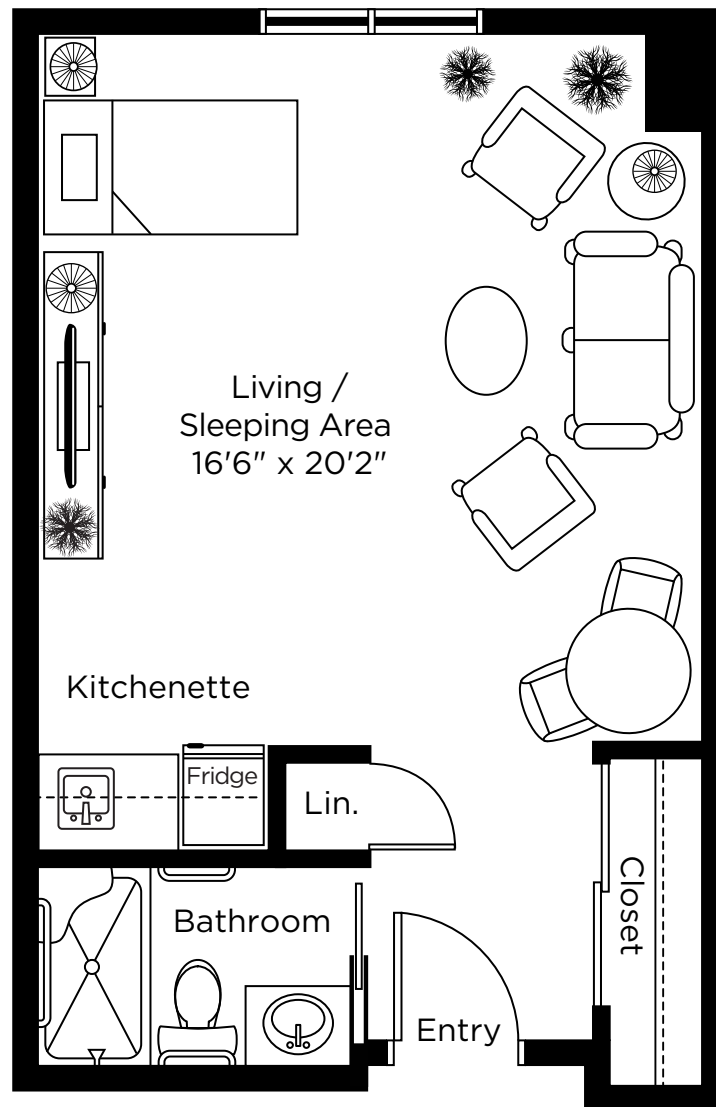

The Butternut Studio

357 sq.ft.

ALL ILLUSTRATIONS ARE ARTIST'S CONCEPT PLANS AND SPECIFICATIONS MAY CHANGE WITHOUT NOTICE. ACTUAL USABLE FLOOR SPACE MAY VARY FROM STATED FLOOR AREA. E & O.E.

The Chestnut Studio

247 sq.ft.

ALL ILLUSTRATIONS ARE ARTIST'S CONCEPT PLANS AND SPECIFICATIONS MAY CHANGE WITHOUT NOTICE. ACTUAL USABLE FLOOR SPACE MAY VARY FROM STATED FLOOR AREA. E & O.E.

The Elm Studio

323 sq.ft.

ALL ILLUSTRATIONS ARE ARTIST'S CONCEPT PLANS AND SPECIFICATIONS MAY CHANGE WITHOUT NOTICE.
ACTUAL USABLE FLOOR SPACE MAY VARY FROM STATED FLOOR AREA. E & O.E.

The Poplar Studio

300 sq.ft.

The Spruce Studio

415 sq.ft.

ALL ILLUSTRATIONS ARE ARTIST'S CONCEPT PLANS AND SPECIFICATIONS MAY CHANGE WITHOUT NOTICE. ACTUAL USABLE FLOOR SPACE MAY VARY FROM STATED FLOOR AREA. E & O.E.