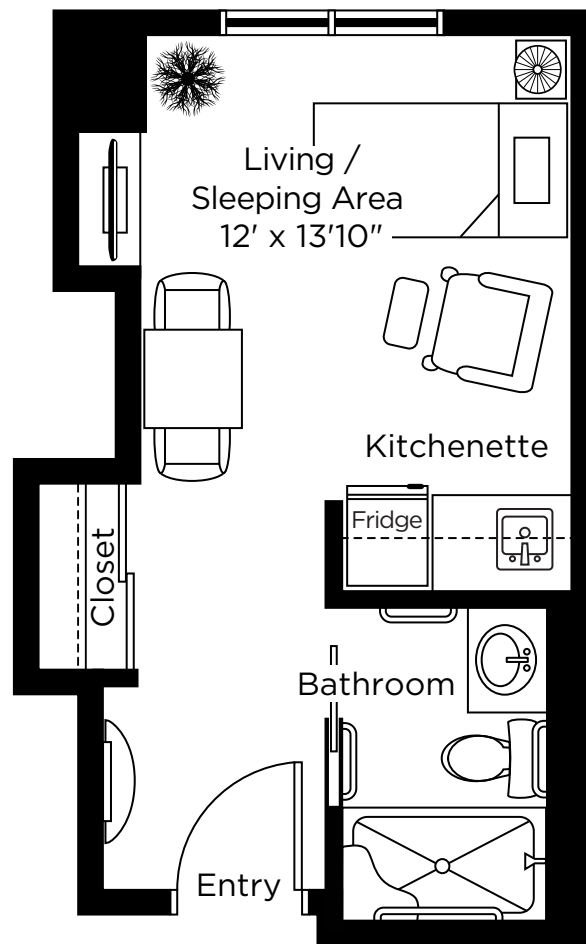

The Butternut Studio

357 sq.ft.

ALL ILLUSTRATIONS ARE ARTIST'S CONCEPT PLANS AND SPECIFICATIONS MAY CHANGE WITHOUT NOTICE. ACTUAL USABLE FLOOR SPACE MAY VARY FROM STATED FLOOR AREA. E & O.E.

The Chestnut Studio

247 sq.ft.

ALL ILLUSTRATIONS ARE ARTIST'S CONCEPT PLANS AND SPECIFICATIONS MAY CHANGE WITHOUT NOTICE. ACTUAL USABLE FLOOR SPACE MAY VARY FROM STATED FLOOR AREA. E & O.E.

The Elm Studio

323 sq.ft.

ALL ILLUSTRATIONS ARE ARTIST'S CONCEPT PLANS AND SPECIFICATIONS MAY CHANGE WITHOUT NOTICE.
ACTUAL USABLE FLOOR SPACE MAY VARY FROM STATED FLOOR AREA. E & O.E.

The Poplar Studio

300 sq.ft.

The Spruce Studio

415 sq.ft.

ALL ILLUSTRATIONS ARE ARTIST'S CONCEPT PLANS AND SPECIFICATIONS MAY CHANGE WITHOUT NOTICE. ACTUAL USABLE FLOOR SPACE MAY VARY FROM STATED FLOOR AREA. E & O.E.