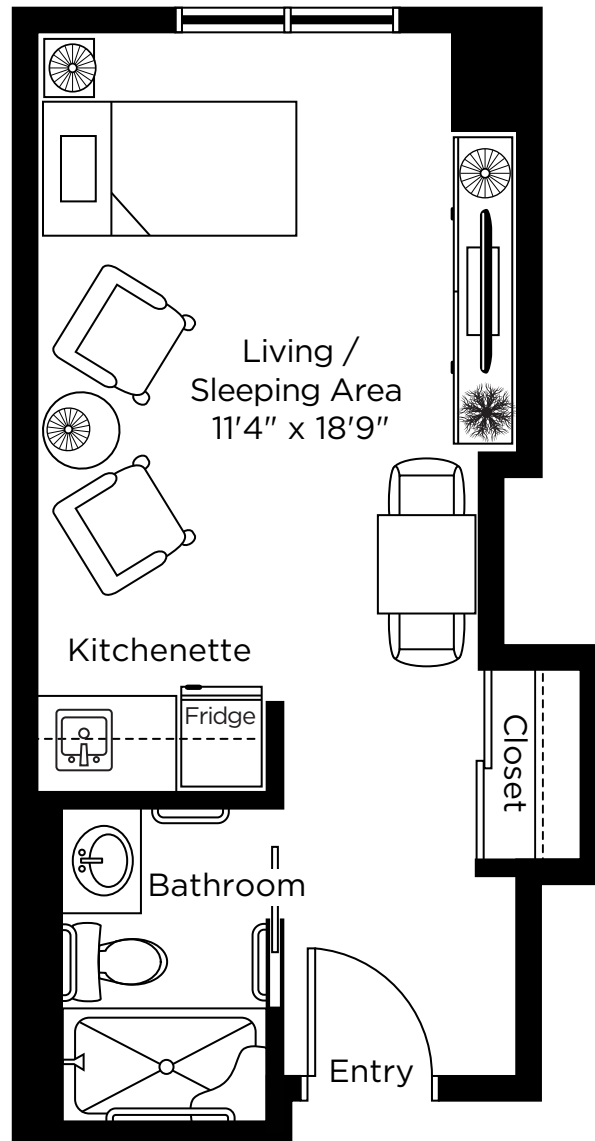

The Butternut Studio

357 sq.ft.

ALL ILLUSTRATIONS ARE ARTIST'S CONCEPT PLANS AND SPECIFICATIONS MAY CHANGE WITHOUT NOTICE. ACTUAL USABLE FLOOR SPACE MAY VARY FROM STATED FLOOR AREA. E & O.E.

The Chestnut Studio

247 sq.ft.

ALL ILLUSTRATIONS ARE ARTIST'S CONCEPT PLANS AND SPECIFICATIONS MAY CHANGE WITHOUT NOTICE. ACTUAL USABLE FLOOR SPACE MAY VARY FROM STATED FLOOR AREA. E & O.E.

The Elm Studio

323 sq.ft.

ALL ILLUSTRATIONS ARE ARTIST'S CONCEPT PLANS AND SPECIFICATIONS MAY CHANGE WITHOUT NOTICE.
ACTUAL USABLE FLOOR SPACE MAY VARY FROM STATED FLOOR AREA. E & O.E.

The Poplar Studio

300 sq.ft.

The Spruce Studio

415 sq.ft.

ALL ILLUSTRATIONS ARE ARTIST'S CONCEPT PLANS AND SPECIFICATIONS MAY CHANGE WITHOUT NOTICE. ACTUAL USABLE FLOOR SPACE MAY VARY FROM STATED FLOOR AREA. E & O.E.