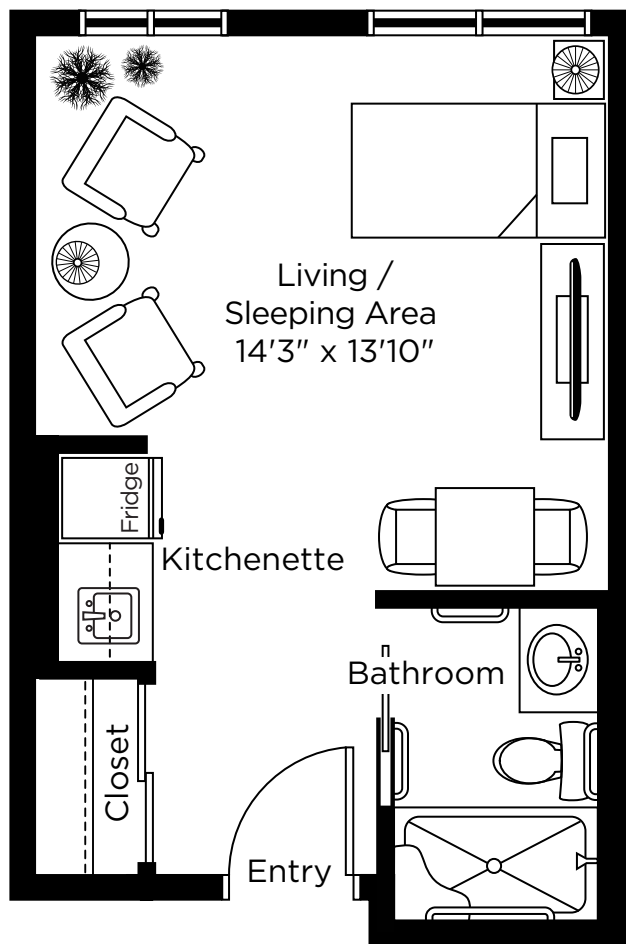

The Butternut Studio

357 sq.ft.

ALL ILLUSTRATIONS ARE ARTIST'S CONCEPT PLANS AND SPECIFICATIONS MAY CHANGE WITHOUT NOTICE. ACTUAL USABLE FLOOR SPACE MAY VARY FROM STATED FLOOR AREA. E & O.E.

The Chestnut Studio

247 sq.ft.

ALL ILLUSTRATIONS ARE ARTIST'S CONCEPT PLANS AND SPECIFICATIONS MAY CHANGE WITHOUT NOTICE. ACTUAL USABLE FLOOR SPACE MAY VARY FROM STATED FLOOR AREA. E & O.E.

The Elm Studio

323 sq.ft.

ALL ILLUSTRATIONS ARE ARTIST'S CONCEPT PLANS AND SPECIFICATIONS MAY CHANGE WITHOUT NOTICE.
ACTUAL USABLE FLOOR SPACE MAY VARY FROM STATED FLOOR AREA. E & O.E.

The Poplar Studio

300 sq.ft.

The Spruce Studio

415 sq.ft.

ALL ILLUSTRATIONS ARE ARTIST'S CONCEPT PLANS AND SPECIFICATIONS MAY CHANGE WITHOUT NOTICE. ACTUAL USABLE FLOOR SPACE MAY VARY FROM STATED FLOOR AREA. E & O.E.