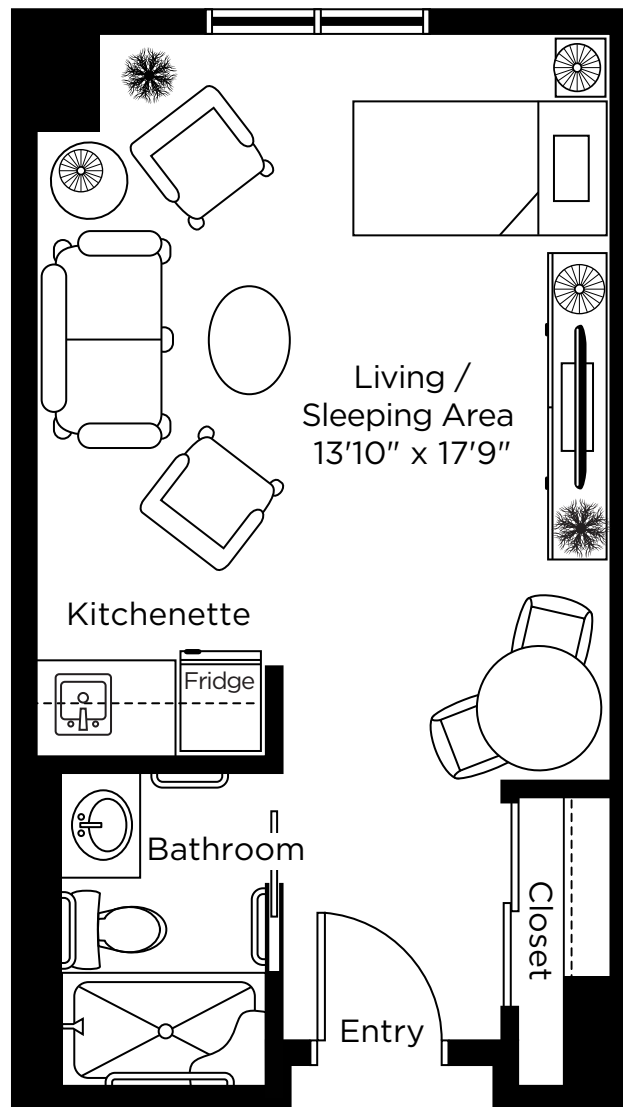

CHARTwell

HARWOOD

retirement residence

240 Old Harwood Avenue
Ajax • **289-608-8363**

Suite Plans

STUDIO

ALL ILLUSTRATIONS ARE ARTIST'S CONCEPT PLANS AND SPECIFICATIONS MAY CHANGE WITHOUT NOTICE.
ACTUAL USABLE FLOOR SPACE MAY VARY FROM STATED FLOOR AREA. E & O.E.

The Butternut Studio

357 sq.ft.

ALL ILLUSTRATIONS ARE ARTIST'S CONCEPT PLANS AND SPECIFICATIONS MAY CHANGE WITHOUT NOTICE. ACTUAL USABLE FLOOR SPACE MAY VARY FROM STATED FLOOR AREA. E & O.E.

The Chestnut Studio

247 sq.ft.

ALL ILLUSTRATIONS ARE ARTIST'S CONCEPT PLANS AND SPECIFICATIONS MAY CHANGE WITHOUT NOTICE. ACTUAL USABLE FLOOR SPACE MAY VARY FROM STATED FLOOR AREA. E & O.E.

The Elm Studio

323 sq.ft.

ALL ILLUSTRATIONS ARE ARTIST'S CONCEPT PLANS AND SPECIFICATIONS MAY CHANGE WITHOUT NOTICE.
ACTUAL USABLE FLOOR SPACE MAY VARY FROM STATED FLOOR AREA. E & O.E.

The Poplar Studio

300 sq.ft.

The Spruce Studio

415 sq.ft.

ALL ILLUSTRATIONS ARE ARTIST'S CONCEPT PLANS AND SPECIFICATIONS MAY CHANGE WITHOUT NOTICE. ACTUAL USABLE FLOOR SPACE MAY VARY FROM STATED FLOOR AREA. E & O.E.