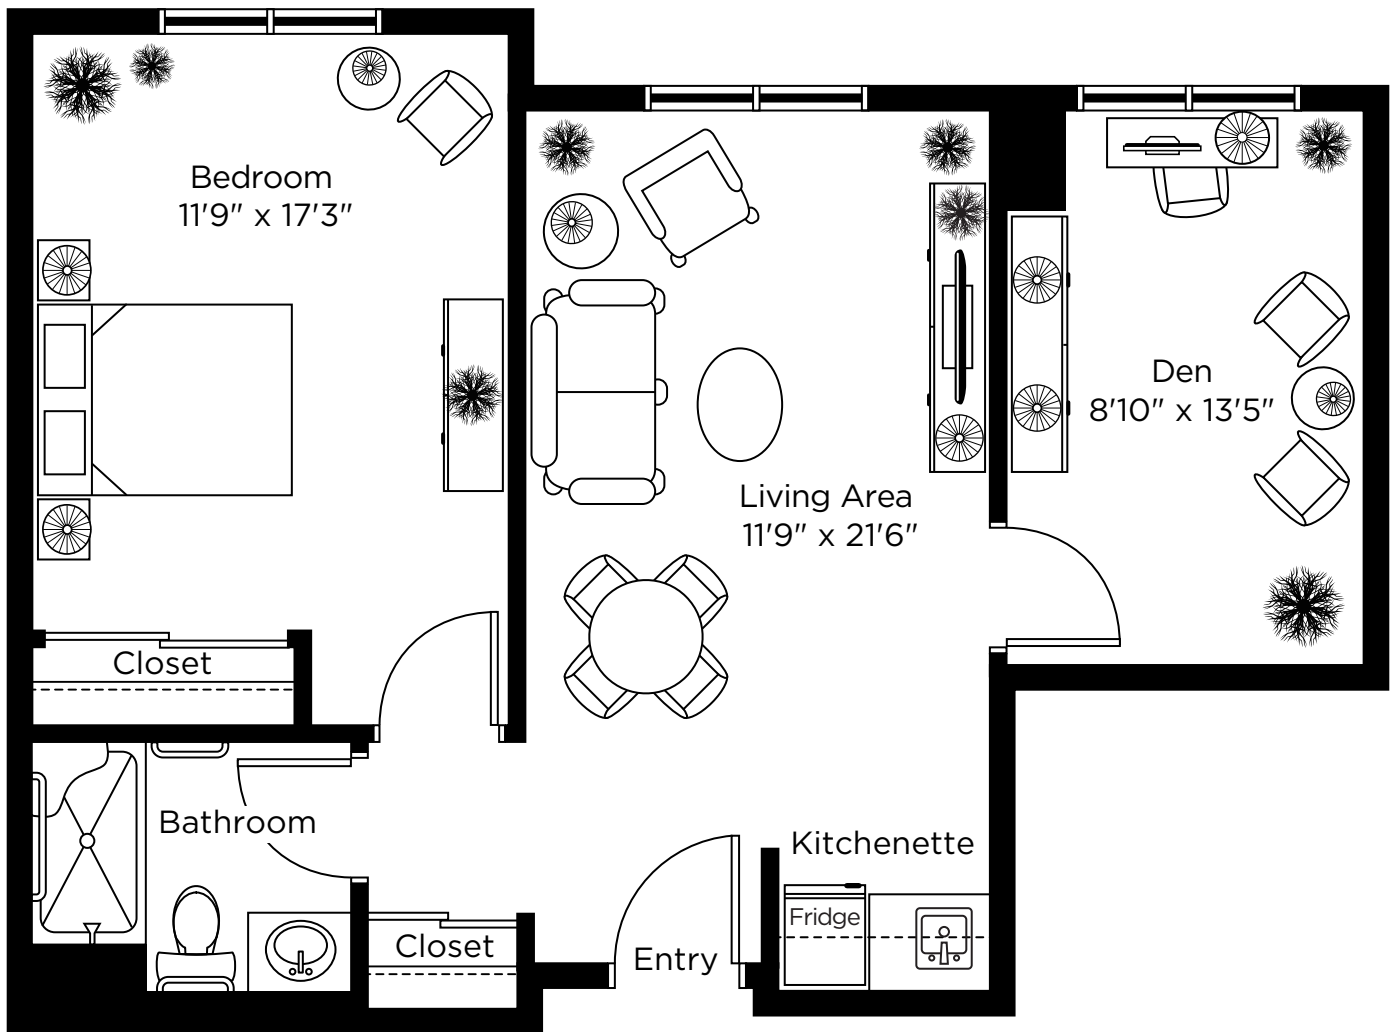

CHARTwell

HARWOOD

retirement residence

240 Old Harwood Avenue
Ajax • **289-608-8363**

Suite Plans

1 BEDROOM

ALL ILLUSTRATIONS ARE ARTIST'S CONCEPT PLANS AND SPECIFICATIONS MAY CHANGE WITHOUT NOTICE.
ACTUAL USABLE FLOOR SPACE MAY VARY FROM STATED FLOOR AREA. E & O.E.

The Walnut One Bedroom

530 sq.ft.

ALL ILLUSTRATIONS ARE ARTIST'S CONCEPT PLANS AND SPECIFICATIONS MAY CHANGE WITHOUT NOTICE.
ACTUAL USABLE FLOOR SPACE MAY VARY FROM STATED FLOOR AREA. E & O.E.

The Cedar One Bedroom

555 sq.ft.

The Birch One Bedroom + Den

656 sq.ft.

ALL ILLUSTRATIONS ARE ARTIST'S CONCEPT PLANS AND SPECIFICATIONS MAY CHANGE WITHOUT NOTICE.
ACTUAL USABLE FLOOR SPACE MAY VARY FROM STATED FLOOR AREA. E & O.E.

The Cherry One Bedroom + Den

615 sq.ft.

ALL ILLUSTRATIONS ARE ARTIST'S CONCEPT PLANS AND SPECIFICATIONS MAY CHANGE WITHOUT NOTICE.
ACTUAL USABLE FLOOR SPACE MAY VARY FROM STATED FLOOR AREA. E & O.E.