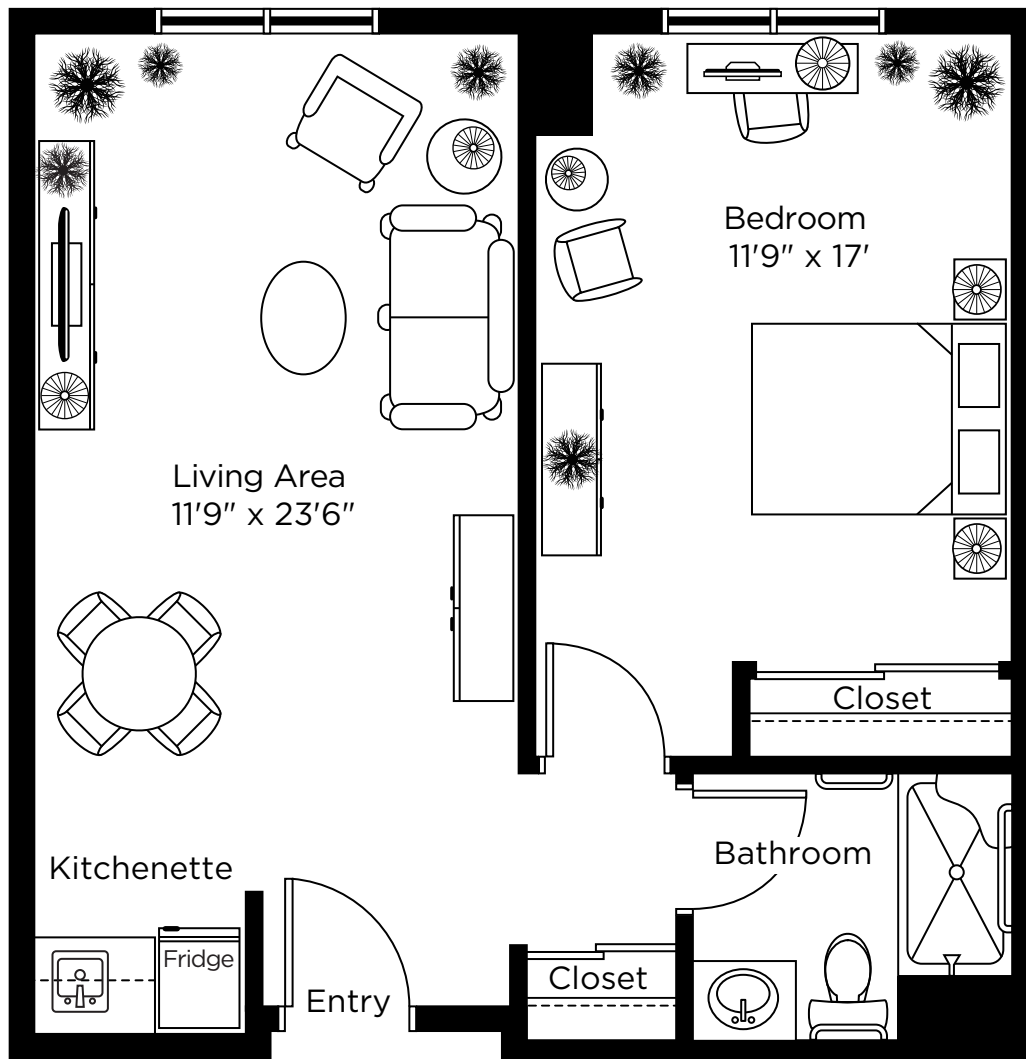

CHARTwell

HARWOOD

retirement residence

240 Old Harwood Avenue
Ajax • **289-608-8363**

Suite Plans

1 BEDROOM

ALL ILLUSTRATIONS ARE ARTIST'S CONCEPT PLANS AND SPECIFICATIONS MAY CHANGE WITHOUT NOTICE.
ACTUAL USABLE FLOOR SPACE MAY VARY FROM STATED FLOOR AREA. E & O.E.

The Walnut One Bedroom

530 sq.ft.

ALL ILLUSTRATIONS ARE ARTIST'S CONCEPT PLANS AND SPECIFICATIONS MAY CHANGE WITHOUT NOTICE.
ACTUAL USABLE FLOOR SPACE MAY VARY FROM STATED FLOOR AREA. E & O.E.

The Cedar One Bedroom

555 sq.ft.

The Birch One Bedroom + Den

656 sq.ft.

ALL ILLUSTRATIONS ARE ARTIST'S CONCEPT PLANS AND SPECIFICATIONS MAY CHANGE WITHOUT NOTICE.
ACTUAL USABLE FLOOR SPACE MAY VARY FROM STATED FLOOR AREA. E & O.E.

The Cherry One Bedroom + Den

615 sq.ft.

ALL ILLUSTRATIONS ARE ARTIST'S CONCEPT PLANS AND SPECIFICATIONS MAY CHANGE WITHOUT NOTICE.
ACTUAL USABLE FLOOR SPACE MAY VARY FROM STATED FLOOR AREA. E & O.E.