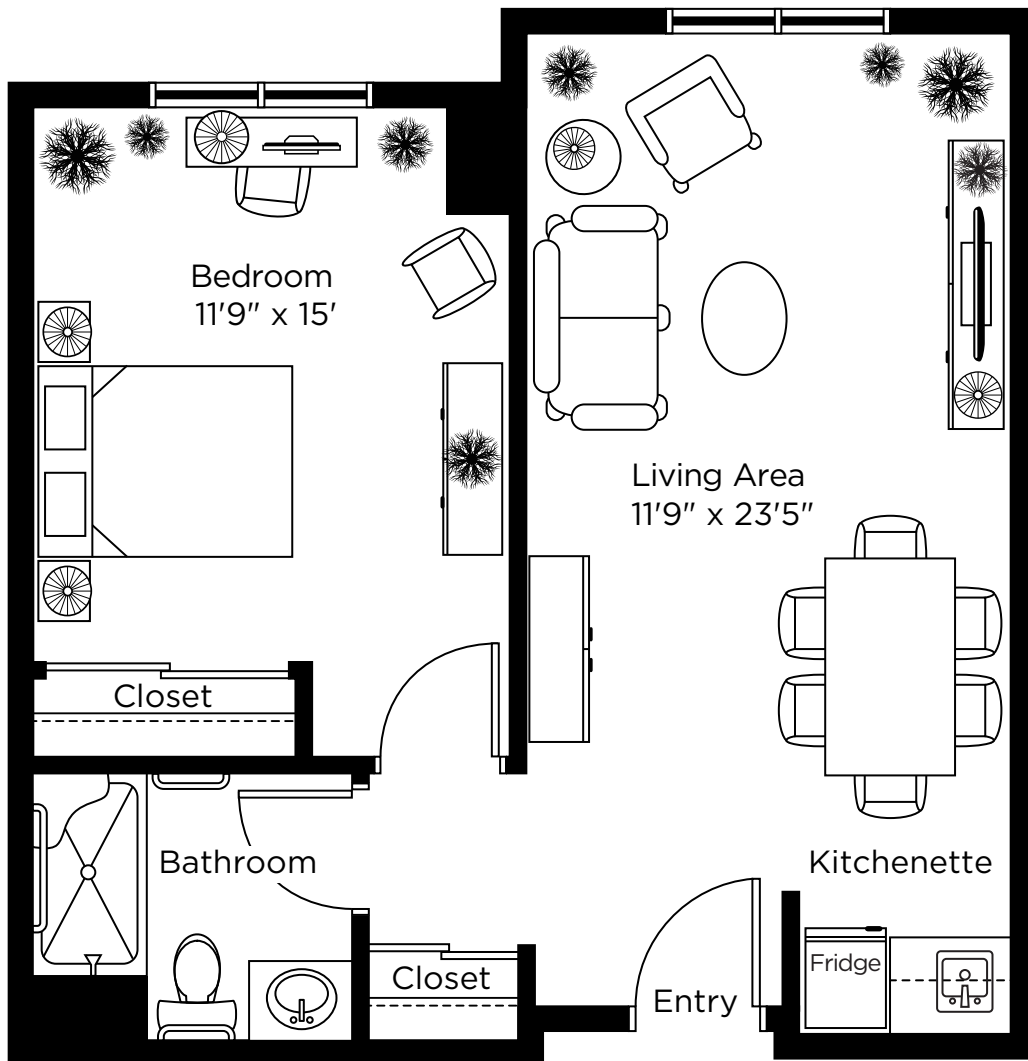

CHARTwell

HARWOOD

retirement residence

240 Old Harwood Avenue
Ajax • **289-608-8363**

Suite Plans

1 BEDROOM

ALL ILLUSTRATIONS ARE ARTIST'S CONCEPT PLANS AND SPECIFICATIONS MAY CHANGE WITHOUT NOTICE.
ACTUAL USABLE FLOOR SPACE MAY VARY FROM STATED FLOOR AREA. E & O.E.

The Walnut One Bedroom

530 sq.ft.

ALL ILLUSTRATIONS ARE ARTIST'S CONCEPT PLANS AND SPECIFICATIONS MAY CHANGE WITHOUT NOTICE.
ACTUAL USABLE FLOOR SPACE MAY VARY FROM STATED FLOOR AREA. E & O.E.

The Cedar One Bedroom

555 sq.ft.

The Birch One Bedroom + Den

656 sq.ft.

ALL ILLUSTRATIONS ARE ARTIST'S CONCEPT PLANS AND SPECIFICATIONS MAY CHANGE WITHOUT NOTICE.
ACTUAL USABLE FLOOR SPACE MAY VARY FROM STATED FLOOR AREA. E & O.E.

The Cherry One Bedroom + Den

615 sq.ft.

ALL ILLUSTRATIONS ARE ARTIST'S CONCEPT PLANS AND SPECIFICATIONS MAY CHANGE WITHOUT NOTICE.
ACTUAL USABLE FLOOR SPACE MAY VARY FROM STATED FLOOR AREA. E & O.E.