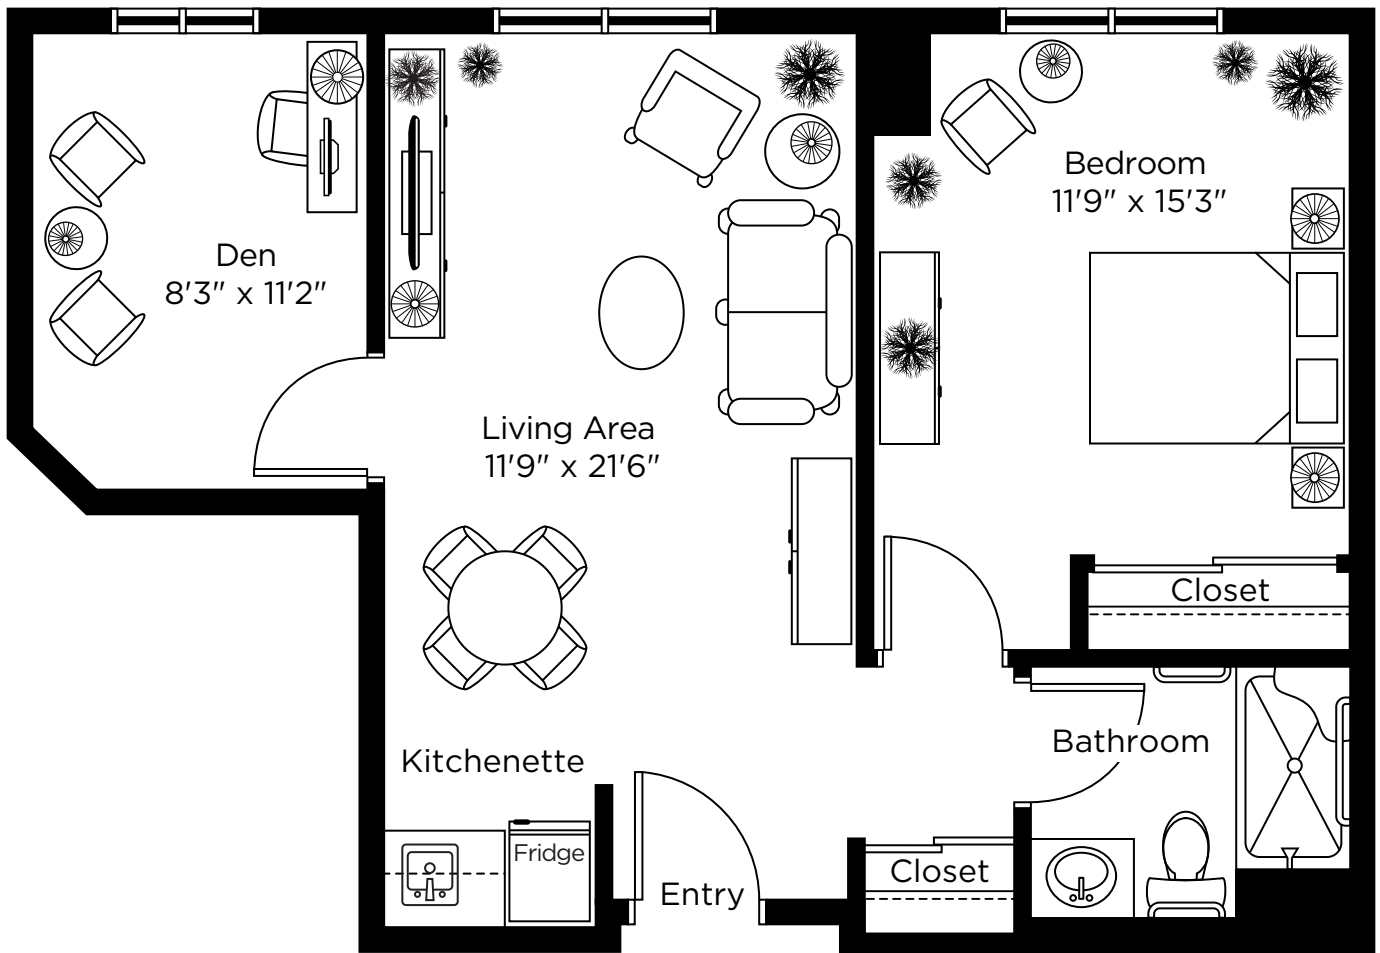

The Walnut One Bedroom

530 sq.ft.

ALL ILLUSTRATIONS ARE ARTIST'S CONCEPT PLANS AND SPECIFICATIONS MAY CHANGE WITHOUT NOTICE.
ACTUAL USABLE FLOOR SPACE MAY VARY FROM STATED FLOOR AREA. E & O.E.

The Cedar One Bedroom

555 sq.ft.

The Birch One Bedroom + Den

656 sq.ft.

ALL ILLUSTRATIONS ARE ARTIST'S CONCEPT PLANS AND SPECIFICATIONS MAY CHANGE WITHOUT NOTICE.
ACTUAL USABLE FLOOR SPACE MAY VARY FROM STATED FLOOR AREA. E & O.E.

The Cherry One Bedroom + Den

615 sq.ft.

ALL ILLUSTRATIONS ARE ARTIST'S CONCEPT PLANS AND SPECIFICATIONS MAY CHANGE WITHOUT NOTICE.
ACTUAL USABLE FLOOR SPACE MAY VARY FROM STATED FLOOR AREA. E & O.E.