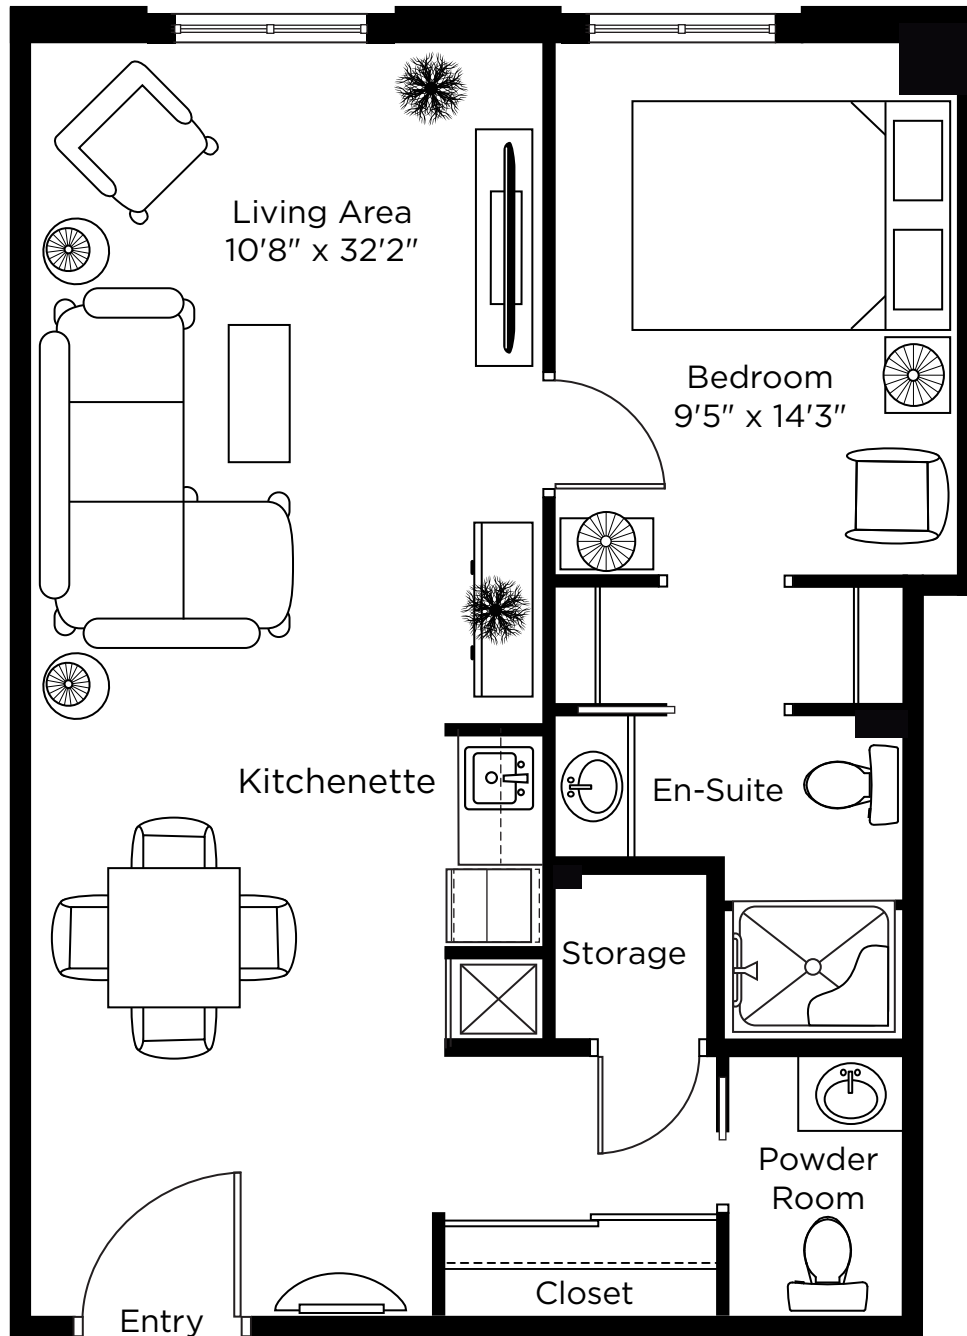

CHARTwell

FOUNTAINS
OF MISSION

retirement residence

222 25th Avenue SW
Calgary • **587-287-3945**

Suite Plans

ONE BEDROOM

ALL ILLUSTRATIONS ARE ARTIST'S CONCEPT PLANS AND SPECIFICATIONS MAY CHANGE WITHOUT NOTICE.
ACTUAL USABLE FLOOR SPACE MAY VARY FROM STATED FLOOR AREA. E & O.E.

Cibeles

One Bedroom
709 sq.ft.

ALL ILLUSTRATIONS ARE ARTIST'S CONCEPT PLANS AND SPECIFICATIONS MAY CHANGE WITHOUT NOTICE.
ACTUAL USABLE FLOOR SPACE MAY VARY FROM STATED FLOOR AREA. E & O.E.

Lynn Park

One Bedroom
 771 sq.ft.

ALL ILLUSTRATIONS ARE ARTIST'S CONCEPT PLANS AND SPECIFICATIONS MAY CHANGE WITHOUT NOTICE. ACTUAL USABLE FLOOR SPACE MAY VARY FROM STATED FLOOR AREA. E & O.E.

Cascade

One Bedroom
725 sq.ft.

ALL ILLUSTRATIONS ARE ARTIST'S CONCEPT PLANS AND SPECIFICATIONS MAY CHANGE WITHOUT NOTICE.
ACTUAL USABLE FLOOR SPACE MAY VARY FROM STATED FLOOR AREA. E & O.E.