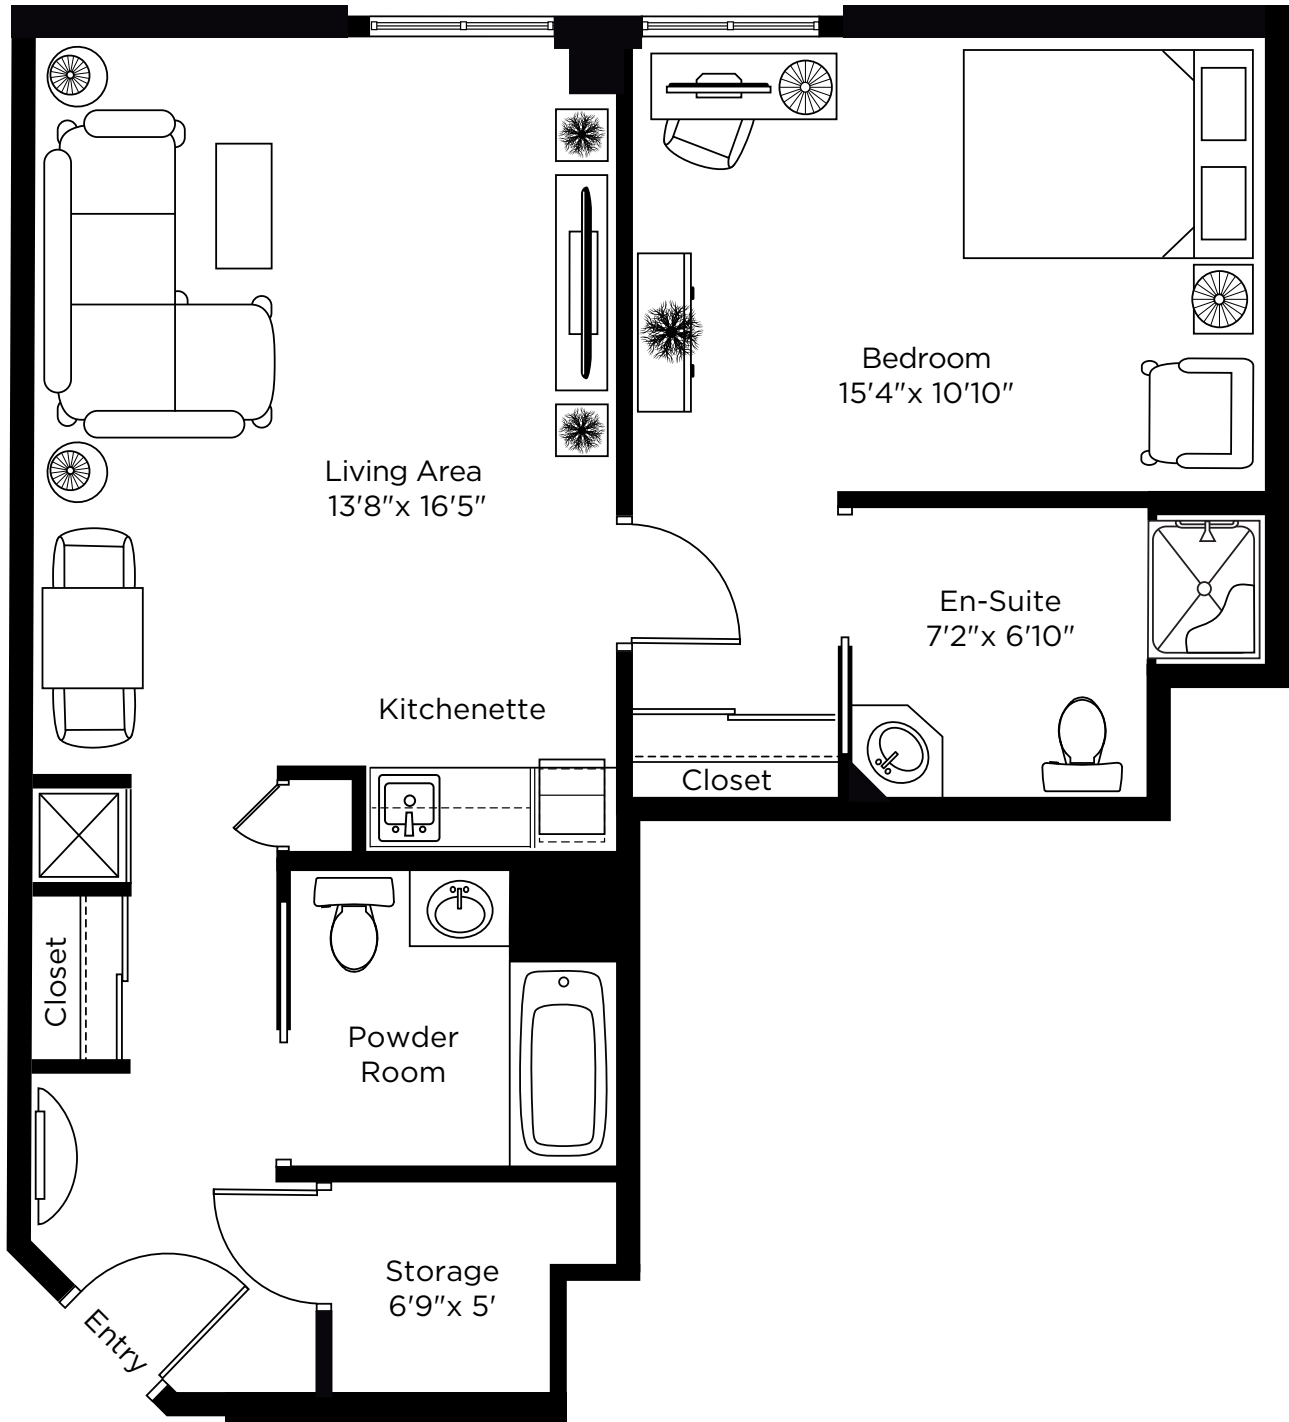

CHARTwell

FOUNTAINS
OF MISSION

retirement residence

222 25th Avenue SW
Calgary • **587-287-3945**

Suite Plans

ONE BEDROOM

ALL ILLUSTRATIONS ARE ARTIST'S CONCEPT PLANS AND SPECIFICATIONS MAY CHANGE WITHOUT NOTICE.
ACTUAL USABLE FLOOR SPACE MAY VARY FROM STATED FLOOR AREA. E & O.E.

Cibeles

One Bedroom
709 sq.ft.

ALL ILLUSTRATIONS ARE ARTIST'S CONCEPT PLANS AND SPECIFICATIONS MAY CHANGE WITHOUT NOTICE.
ACTUAL USABLE FLOOR SPACE MAY VARY FROM STATED FLOOR AREA. E & O.E.

Lynn Park

One Bedroom
 771 sq.ft.

ALL ILLUSTRATIONS ARE ARTIST'S CONCEPT PLANS AND SPECIFICATIONS MAY CHANGE WITHOUT NOTICE. ACTUAL USABLE FLOOR SPACE MAY VARY FROM STATED FLOOR AREA. E & O.E.

Cascade

One Bedroom
725 sq.ft.

ALL ILLUSTRATIONS ARE ARTIST'S CONCEPT PLANS AND SPECIFICATIONS MAY CHANGE WITHOUT NOTICE.
ACTUAL USABLE FLOOR SPACE MAY VARY FROM STATED FLOOR AREA. E & O.E.