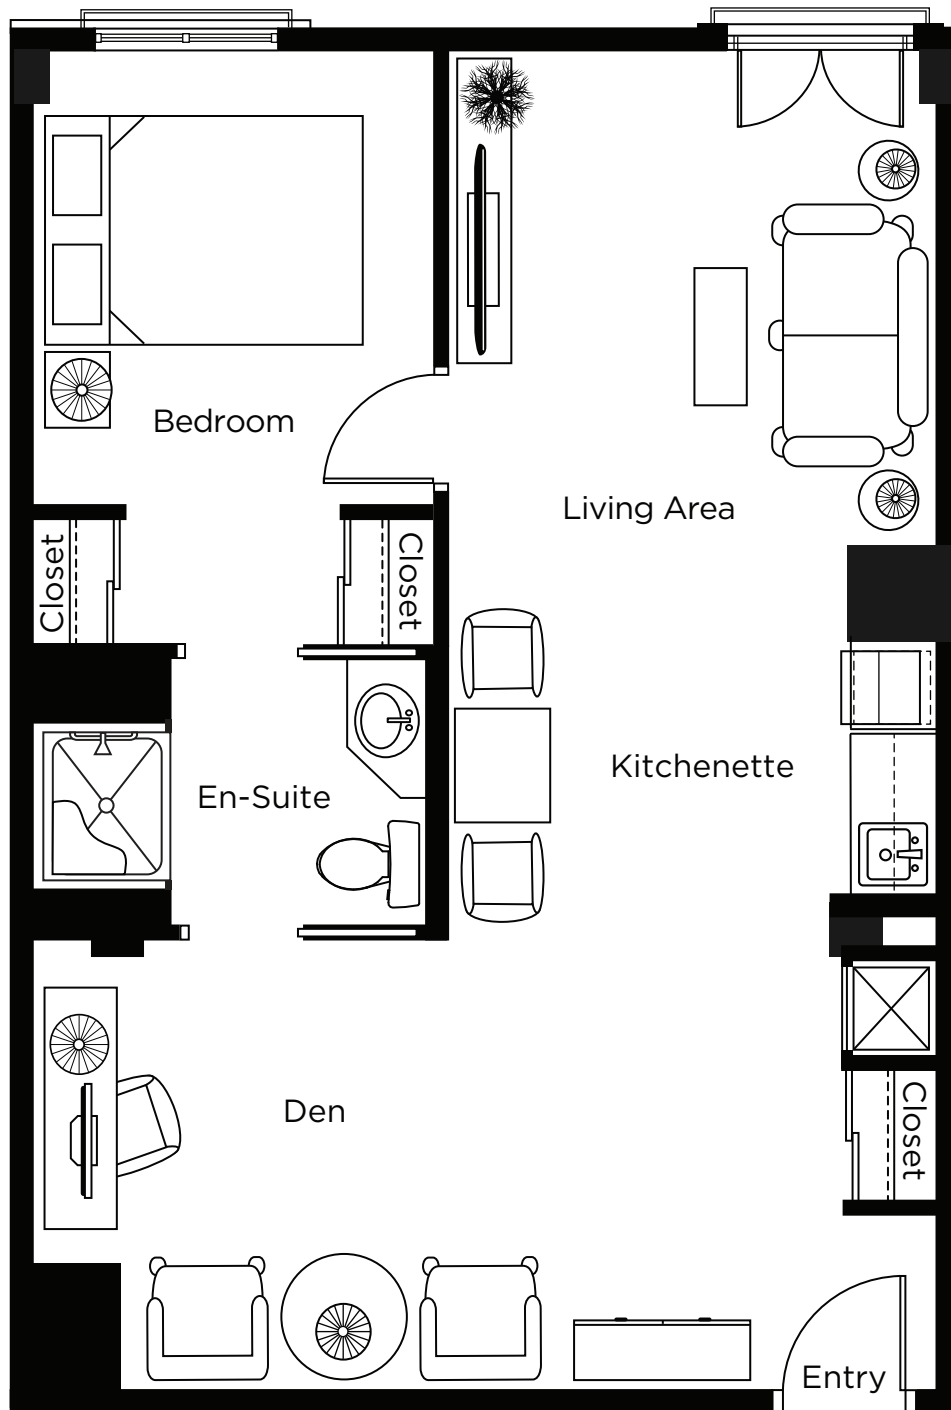

CHARTwell

FOUNTAINS
OF MISSION

retirement residence

222 25th Avenue SW
Calgary • **587-287-3945**

Suite Plans

ONE BEDROOM

ALL ILLUSTRATIONS ARE ARTIST'S CONCEPT PLANS AND SPECIFICATIONS MAY CHANGE WITHOUT NOTICE.
ACTUAL USABLE FLOOR SPACE MAY VARY FROM STATED FLOOR AREA. E & O.E.

Cibeles

One Bedroom
709 sq.ft.

ALL ILLUSTRATIONS ARE ARTIST'S CONCEPT PLANS AND SPECIFICATIONS MAY CHANGE WITHOUT NOTICE.
ACTUAL USABLE FLOOR SPACE MAY VARY FROM STATED FLOOR AREA. E & O.E.

Lynn Park

One Bedroom
 771 sq.ft.

ALL ILLUSTRATIONS ARE ARTIST'S CONCEPT PLANS AND SPECIFICATIONS MAY CHANGE WITHOUT NOTICE. ACTUAL USABLE FLOOR SPACE MAY VARY FROM STATED FLOOR AREA. E & O.E.

Cascade

One Bedroom
725 sq.ft.

ALL ILLUSTRATIONS ARE ARTIST'S CONCEPT PLANS AND SPECIFICATIONS MAY CHANGE WITHOUT NOTICE.
ACTUAL USABLE FLOOR SPACE MAY VARY FROM STATED FLOOR AREA. E & O.E.