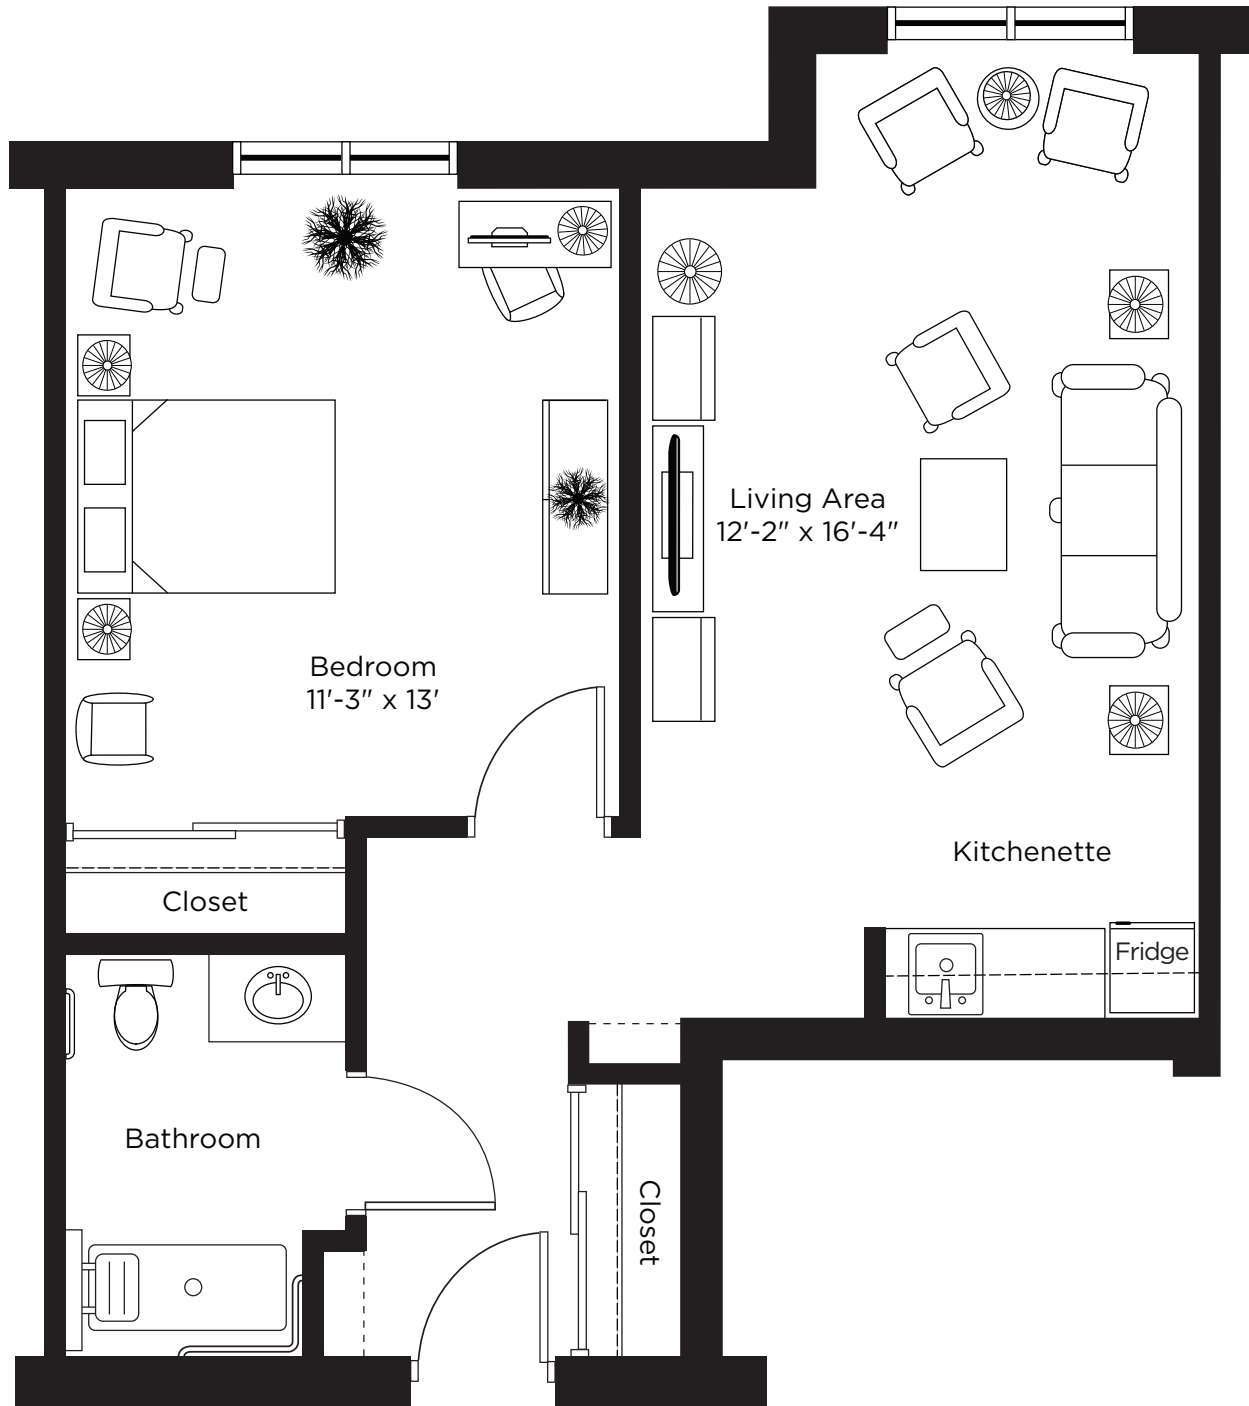

# Suite E

One Bedroom  
550 sq.ft.

# Suite F

One Bedroom  
600 sq.ft.

# Suite H

One Bedroom  
550 sq.ft.

# Suite J

One Bedroom  
500 sq.ft.

ALL ILLUSTRATIONS ARE ARTIST'S CONCEPT PLANS AND SPECIFICATIONS MAY CHANGE WITHOUT NOTICE.  
ACTUAL USABLE FLOOR SPACE MAY VARY FROM STATED FLOOR AREA. E & O.E.