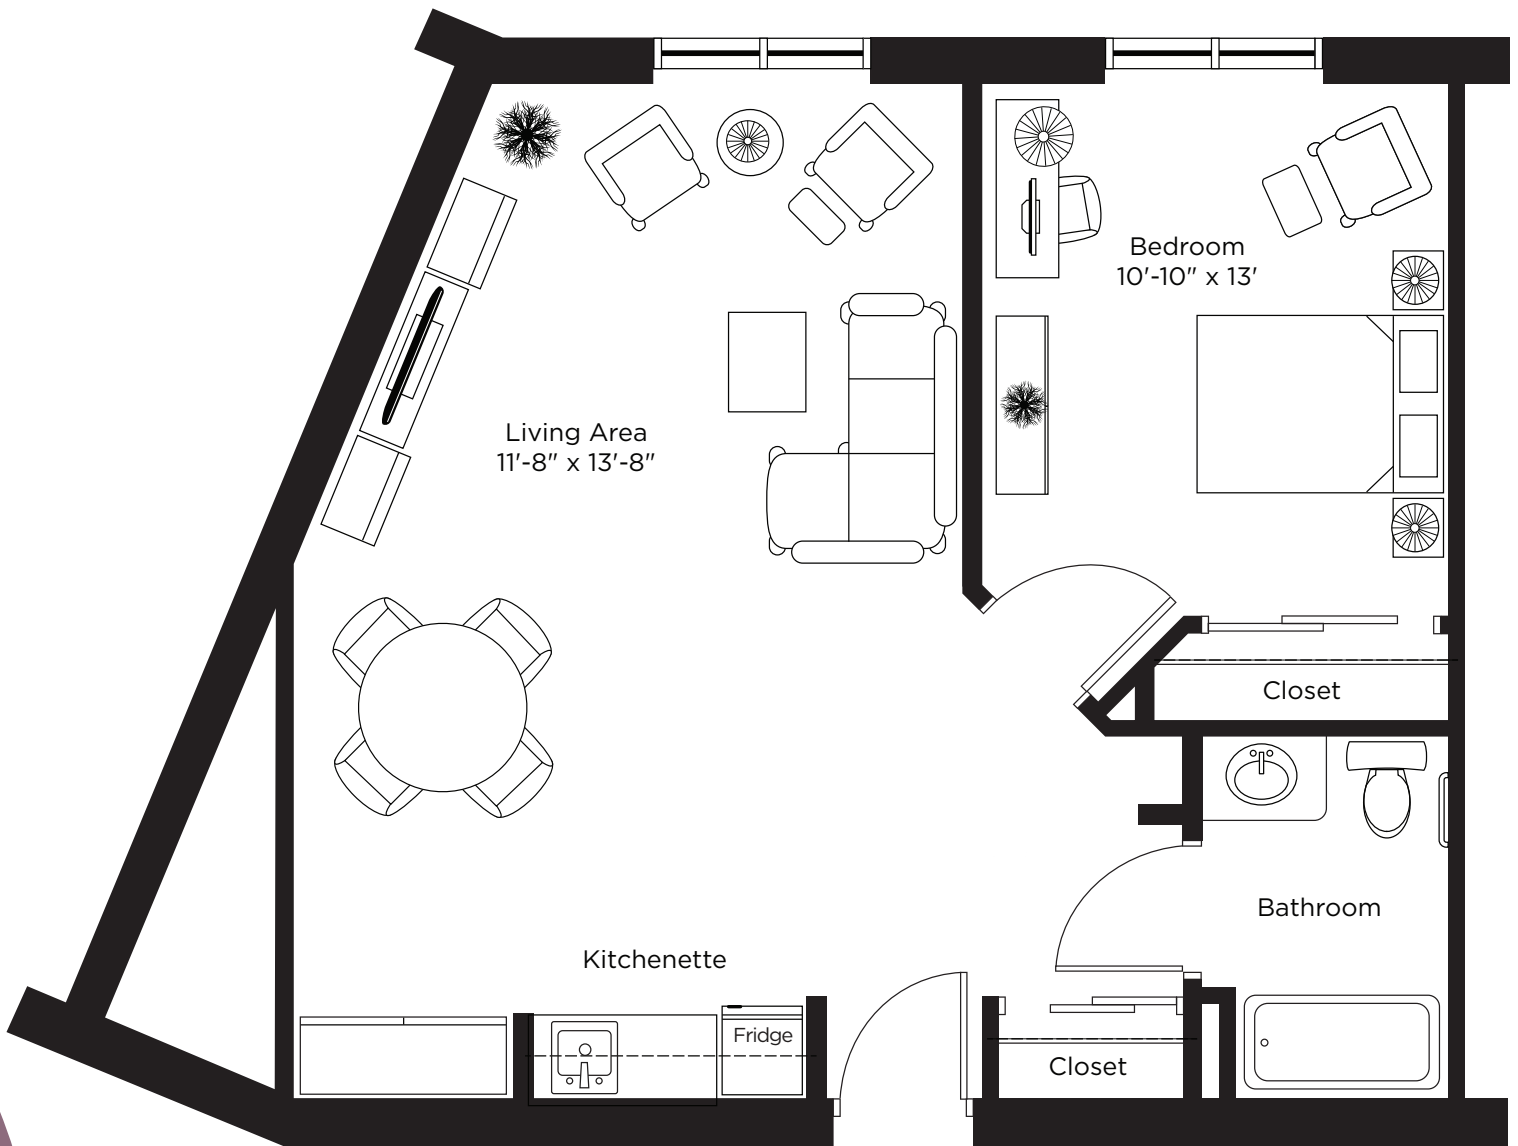

# Suite E

One Bedroom  
550 sq.ft.

# Suite F

One Bedroom  
600 sq.ft.

# Suite H

One Bedroom  
550 sq.ft.

# Suite J

One Bedroom  
500 sq.ft.

ALL ILLUSTRATIONS ARE ARTIST'S CONCEPT PLANS AND SPECIFICATIONS MAY CHANGE WITHOUT NOTICE.  
ACTUAL USABLE FLOOR SPACE MAY VARY FROM STATED FLOOR AREA. E & O.E.