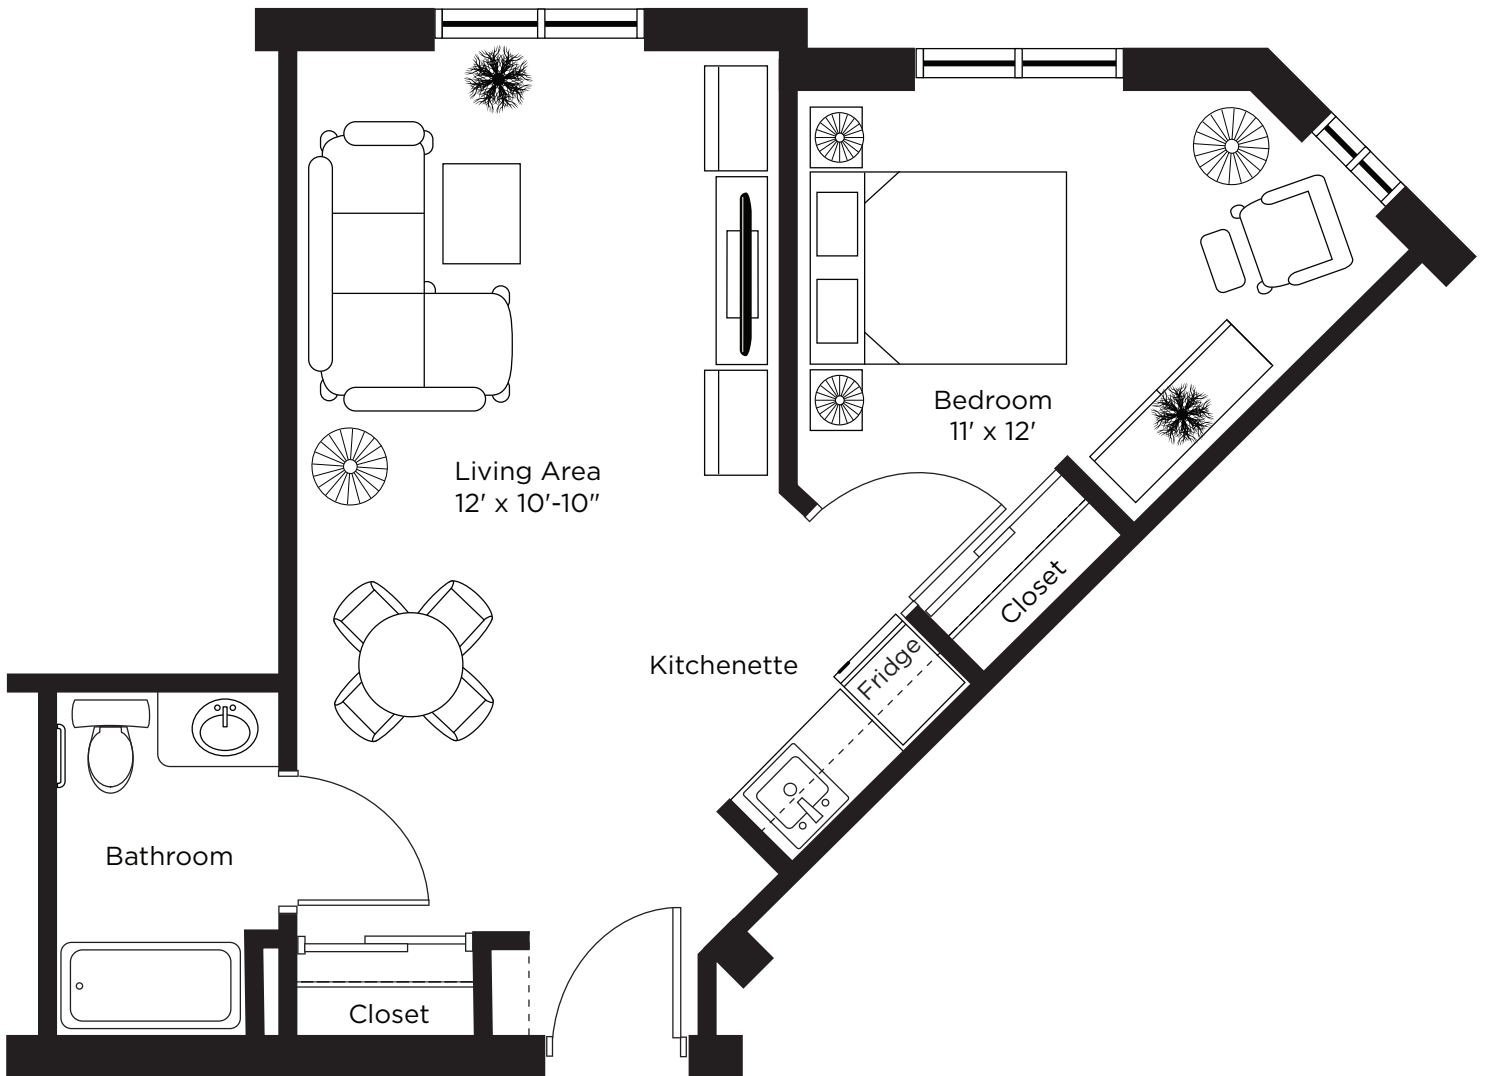

# Suite E

One Bedroom  
550 sq.ft.

# Suite F

One Bedroom  
600 sq.ft.

# Suite H

One Bedroom  
550 sq.ft.

# Suite J

One Bedroom  
500 sq.ft.

ALL ILLUSTRATIONS ARE ARTIST'S CONCEPT PLANS AND SPECIFICATIONS MAY CHANGE WITHOUT NOTICE.  
ACTUAL USABLE FLOOR SPACE MAY VARY FROM STATED FLOOR AREA. E & O.E.