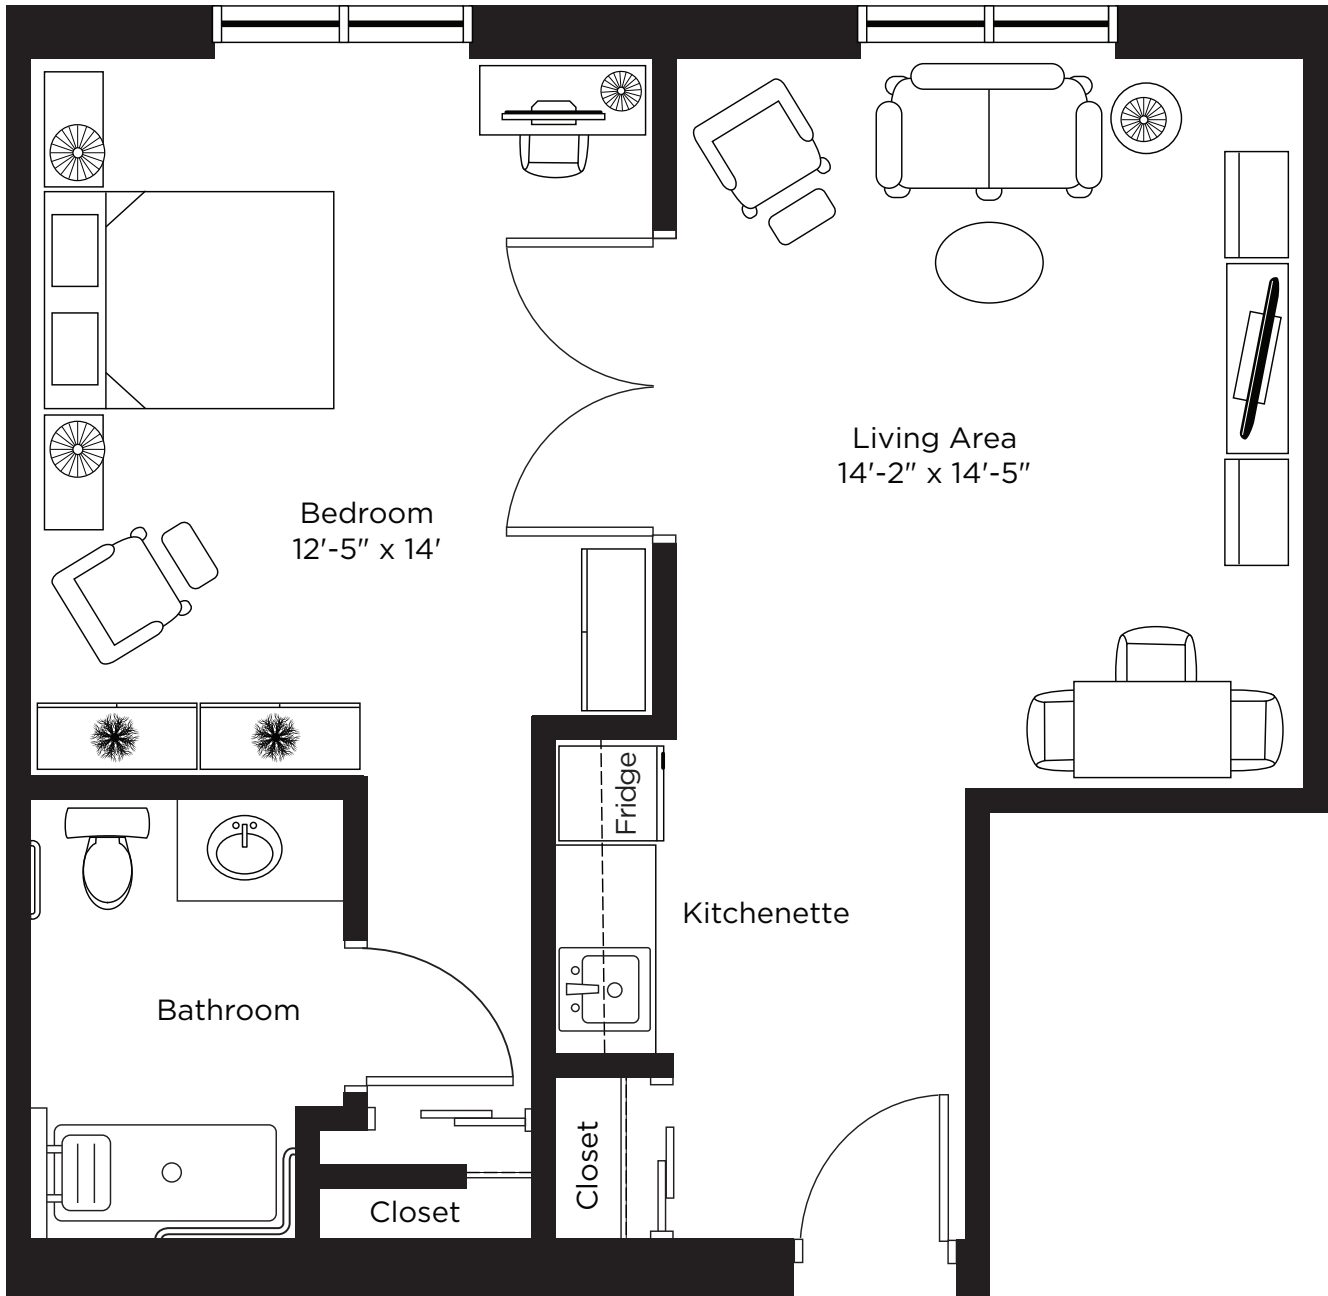

# Suite E

One Bedroom  
550 sq.ft.

# Suite F

One Bedroom  
600 sq.ft.

# Suite H

One Bedroom  
550 sq.ft.

# Suite J

One Bedroom  
500 sq.ft.

ALL ILLUSTRATIONS ARE ARTIST'S CONCEPT PLANS AND SPECIFICATIONS MAY CHANGE WITHOUT NOTICE.  
ACTUAL USABLE FLOOR SPACE MAY VARY FROM STATED FLOOR AREA. E & O.E.