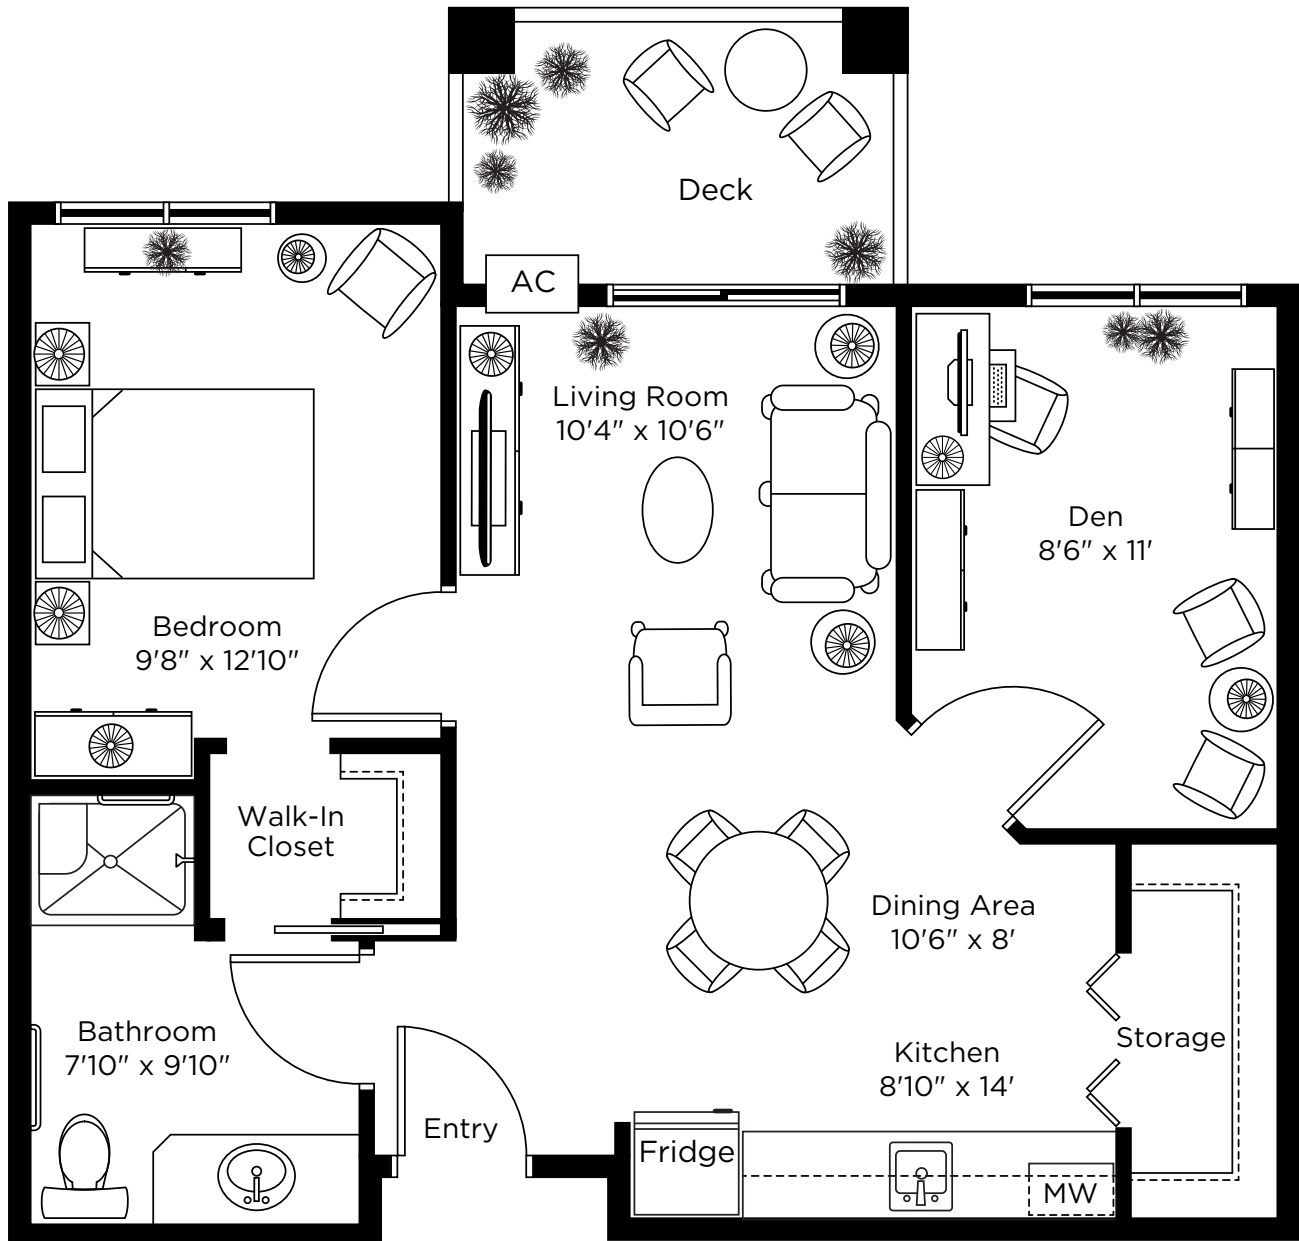

CHARTwell

CARRINGTON
PLACE

retirement residence

4651 23rd Street
Vernon • **236-600-5985**

Suite Plans

ONE BEDROOM

ALL ILLUSTRATIONS ARE ARTIST'S CONCEPT PLANS AND SPECIFICATIONS MAY CHANGE WITHOUT NOTICE.
ACTUAL USABLE FLOOR SPACE MAY VARY FROM STATED FLOOR AREA. E & O.E.

Suite B

One Bedroom + Den
XXX sq.ft.

ALL ILLUSTRATIONS ARE ARTIST'S CONCEPT PLANS AND SPECIFICATIONS MAY CHANGE WITHOUT NOTICE. ACTUAL USABLE FLOOR SPACE MAY VARY FROM STATED FLOOR AREA. E & O.E.