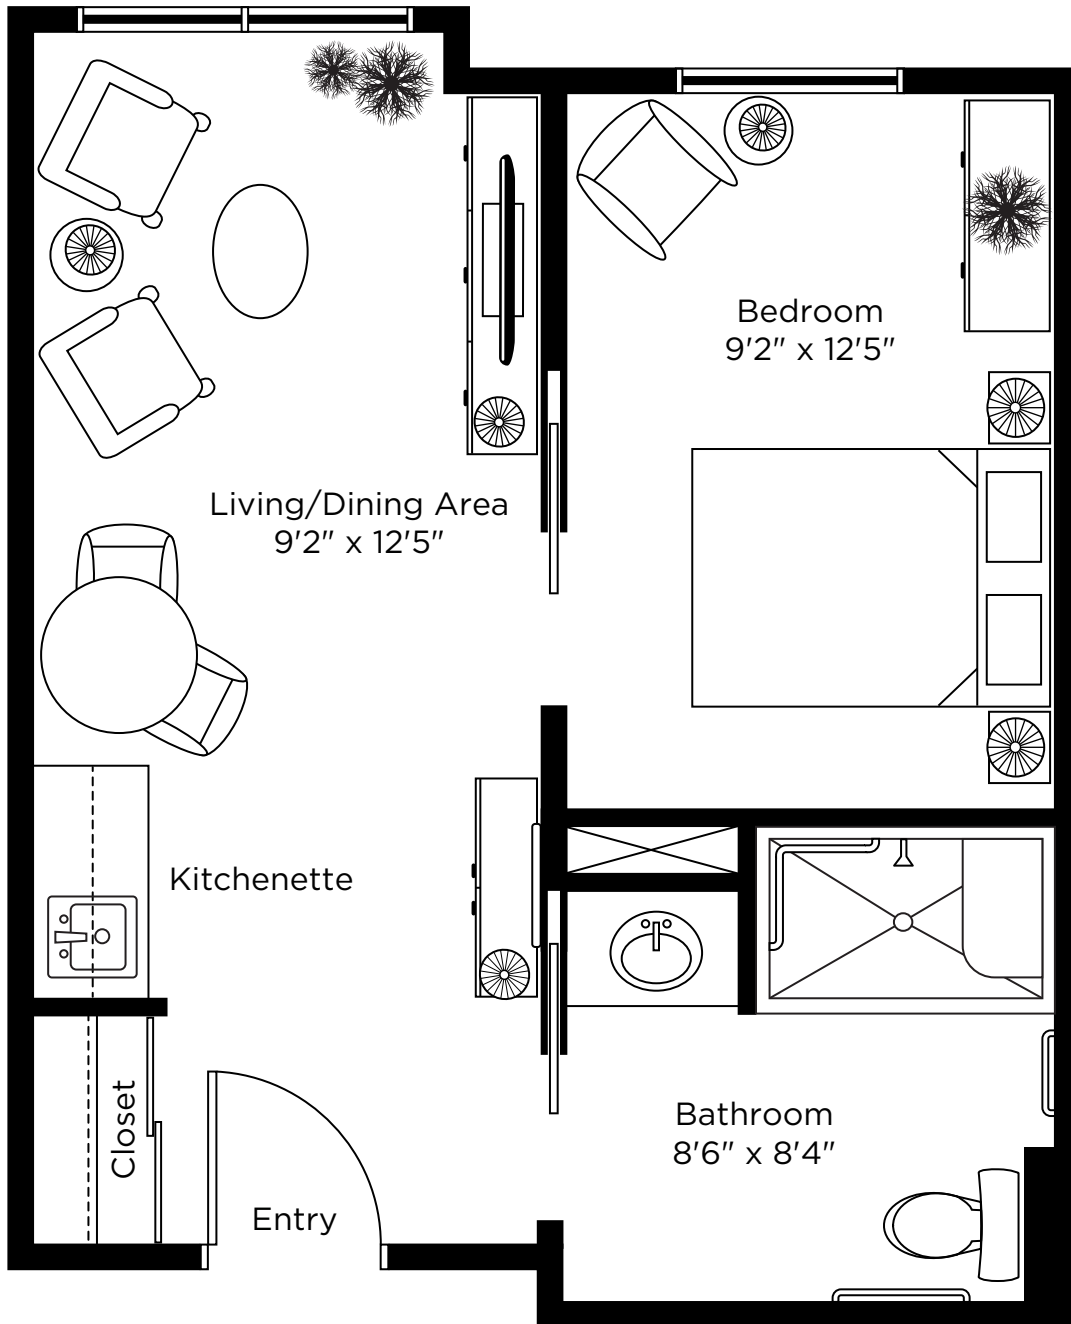

CHARTwell

CARRINGTON
PLACE

retirement residence

4651 23rd Street
Vernon • 236-600-5985

Suite Plans

ONE BEDROOM

ALL ILLUSTRATIONS ARE ARTIST'S CONCEPT PLANS AND SPECIFICATIONS MAY CHANGE WITHOUT NOTICE.
ACTUAL USABLE FLOOR SPACE MAY VARY FROM STATED FLOOR AREA. E & O.E.

Suite B-HC

One Bedroom
406 sq.ft.

ALL ILLUSTRATIONS ARE ARTIST'S CONCEPT PLANS AND SPECIFICATIONS MAY CHANGE WITHOUT NOTICE.
ACTUAL USABLE FLOOR SPACE MAY VARY FROM STATED FLOOR AREA. E & O.E.

Suite E

One Bedroom
406 sq.ft.

ALL ILLUSTRATIONS ARE ARTIST'S CONCEPT PLANS AND SPECIFICATIONS MAY CHANGE WITHOUT NOTICE.
ACTUAL USABLE FLOOR SPACE MAY VARY FROM STATED FLOOR AREA. E & O.E.