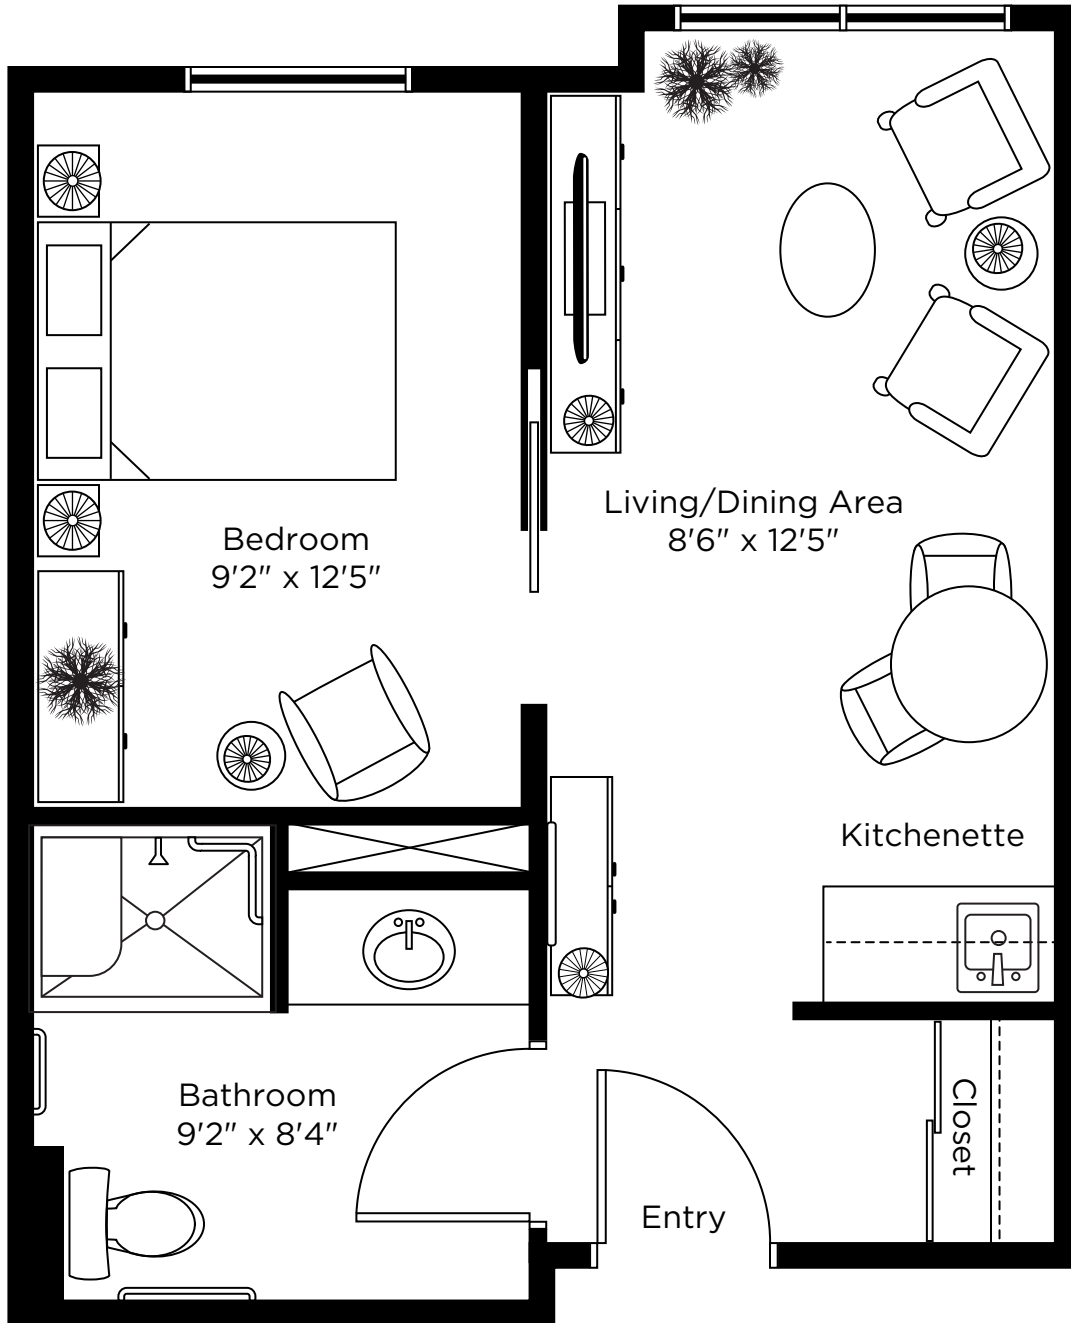

CHARTwell

CARRINGTON
PLACE

retirement residence

4651 23rd Street
Vernon • 236-600-5985

Suite Plans

ONE BEDROOM

ALL ILLUSTRATIONS ARE ARTIST'S CONCEPT PLANS AND SPECIFICATIONS MAY CHANGE WITHOUT NOTICE.
ACTUAL USABLE FLOOR SPACE MAY VARY FROM STATED FLOOR AREA. E & O.E.

Suite B-HC

One Bedroom
406 sq.ft.

ALL ILLUSTRATIONS ARE ARTIST'S CONCEPT PLANS AND SPECIFICATIONS MAY CHANGE WITHOUT NOTICE.
ACTUAL USABLE FLOOR SPACE MAY VARY FROM STATED FLOOR AREA. E & O.E.

Suite E

One Bedroom
406 sq.ft.

ALL ILLUSTRATIONS ARE ARTIST'S CONCEPT PLANS AND SPECIFICATIONS MAY CHANGE WITHOUT NOTICE.
ACTUAL USABLE FLOOR SPACE MAY VARY FROM STATED FLOOR AREA. E & O.E.