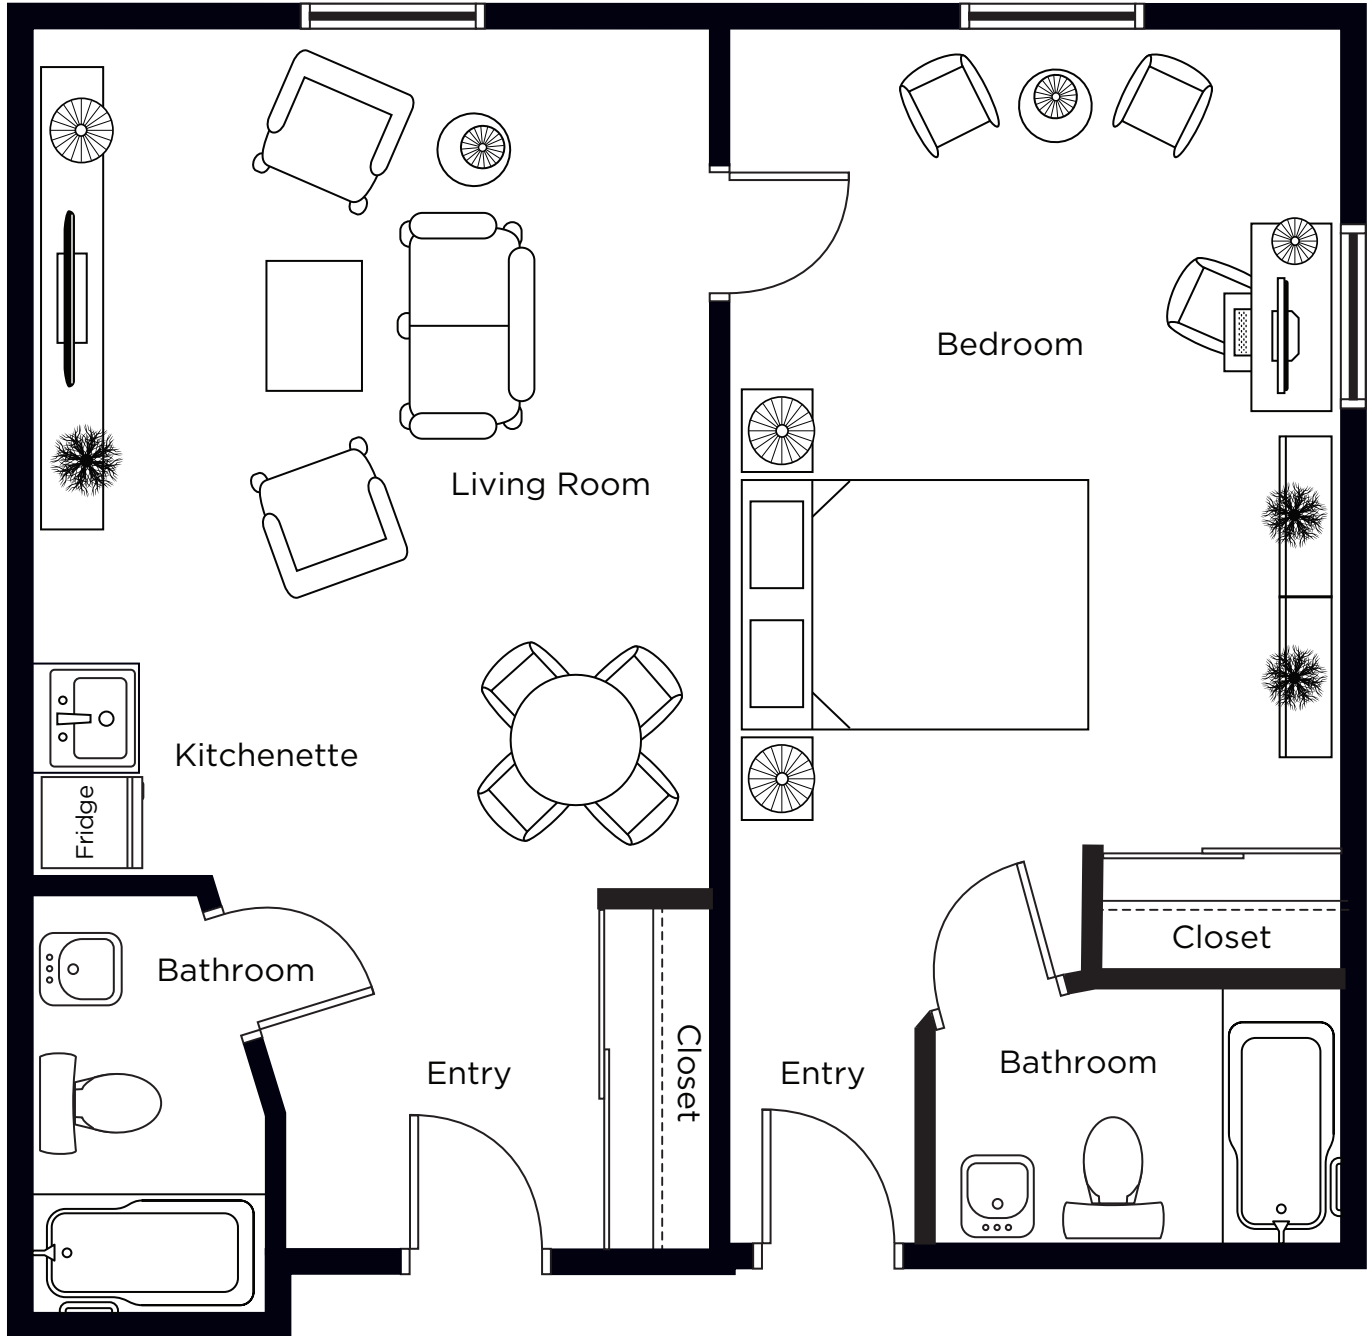

## ONE BEDROOM

ALL ILLUSTRATIONS ARE ARTIST'S CONCEPT PLANS AND SPECIFICATIONS MAY CHANGE WITHOUT NOTICE.  
ACTUAL USABLE FLOOR SPACE MAY VARY FROM STATED FLOOR AREA. E & O.E.

# Waterview One Bedroom

501 sq.ft.

ALL ILLUSTRATIONS ARE ARTIST'S CONCEPT PLANS AND SPECIFICATIONS MAY CHANGE WITHOUT NOTICE.  
ACTUAL USABLE FLOOR SPACE MAY VARY FROM STATED FLOOR AREA. E & O.E.

# Dundas One Bedroom

528 sq.ft.

ALL ILLUSTRATIONS ARE ARTIST'S CONCEPT PLANS AND SPECIFICATIONS MAY CHANGE WITHOUT NOTICE.  
ACTUAL USABLE FLOOR SPACE MAY VARY FROM STATED FLOOR AREA. E & O.E.