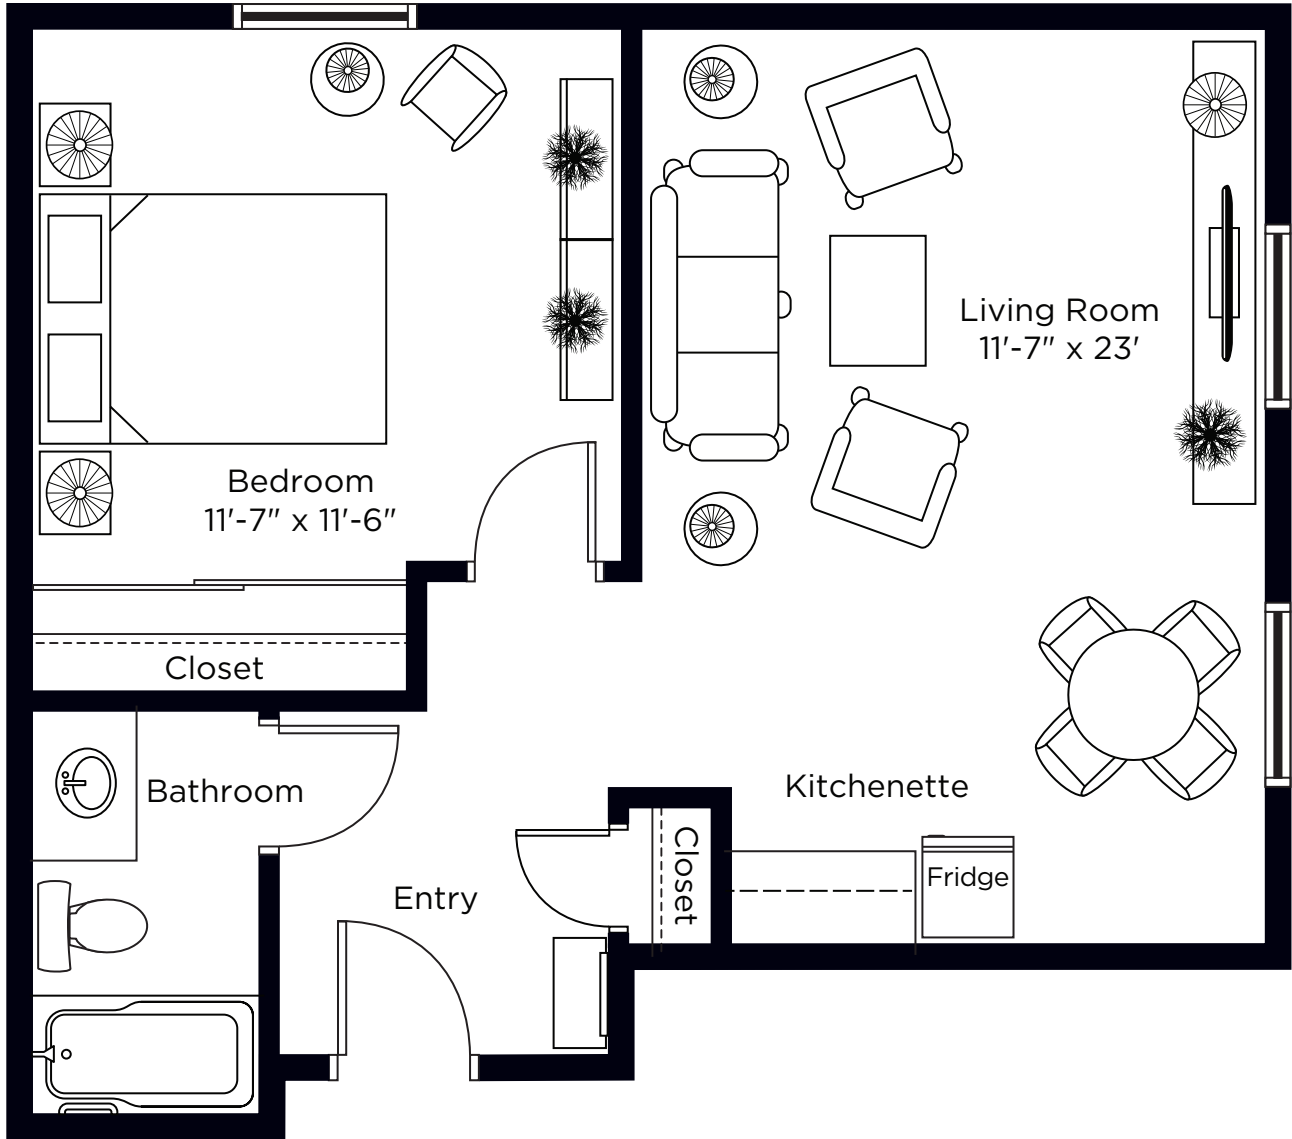

# Suite Plans

## ONE BEDROOM

ALL ILLUSTRATIONS ARE ARTIST'S CONCEPT PLANS AND SPECIFICATIONS MAY CHANGE WITHOUT NOTICE.  
ACTUAL USABLE FLOOR SPACE MAY VARY FROM STATED FLOOR AREA. E & O.E.

# Waterview One Bedroom

501 sq.ft.

ALL ILLUSTRATIONS ARE ARTIST'S CONCEPT PLANS AND SPECIFICATIONS MAY CHANGE WITHOUT NOTICE.  
ACTUAL USABLE FLOOR SPACE MAY VARY FROM STATED FLOOR AREA. E & O.E.

# Dundas One Bedroom

528 sq.ft.

ALL ILLUSTRATIONS ARE ARTIST'S CONCEPT PLANS AND SPECIFICATIONS MAY CHANGE WITHOUT NOTICE.  
ACTUAL USABLE FLOOR SPACE MAY VARY FROM STATED FLOOR AREA. E & O.E.